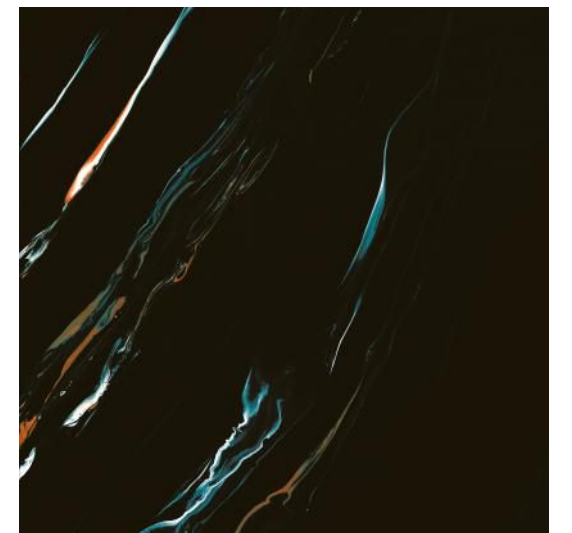

—
SIZE
600X600 MM

—
FINISH
SUGAR

—
THICKNESS
8.5 MM

—
RANDOM
04