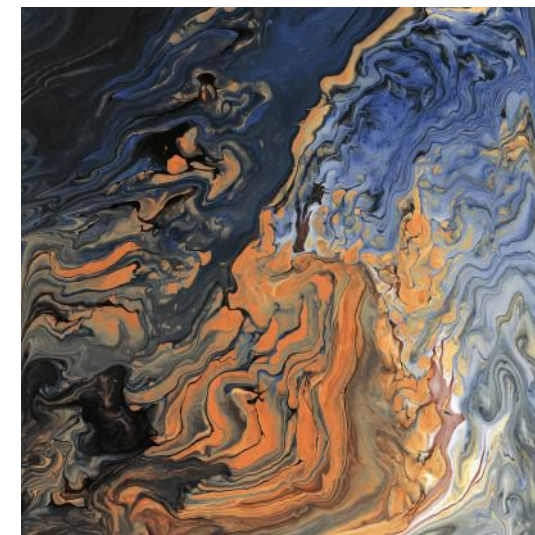

Inspired by age-old artistic traditions and reimaged with contemporary finesse, the Artist Collection 600x600mm bridges the past and future of design. Every tile narrates a story—handcrafted patterns, timeless textures, and a modern matte or gloss finish that adapts to residential and commercial use alike. A fusion of soul and surface.

8.5MM
THICKNESS

EARTH PULSE

SIZE
600X600 MM

THICKNESS
8.5 MM

FINISH
SUGAR

RANDOM
04

LEMON BREEZE

—
SIZE
600X600 MM