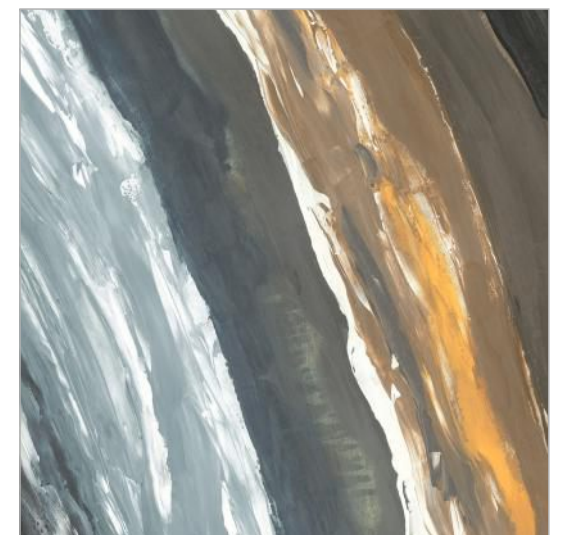

SIZE
600X600 MM

THICKNESS
8.5 MM

FINISH
SUGAR

RANDOM
04