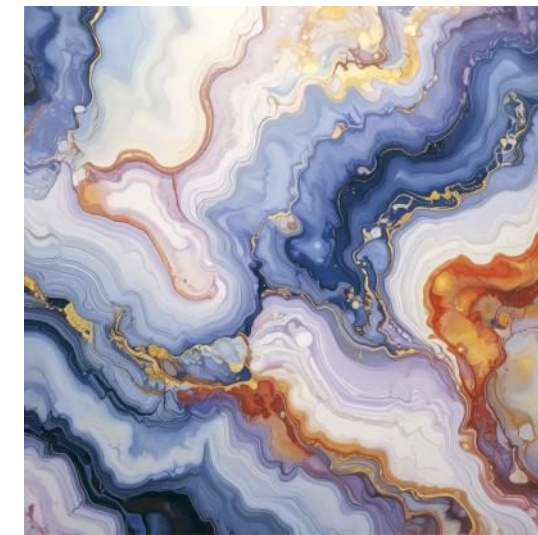

SIZE
600X600 MM

THICKNESS
8.5 MM

FINISH
SUGAR

RANDOM
04