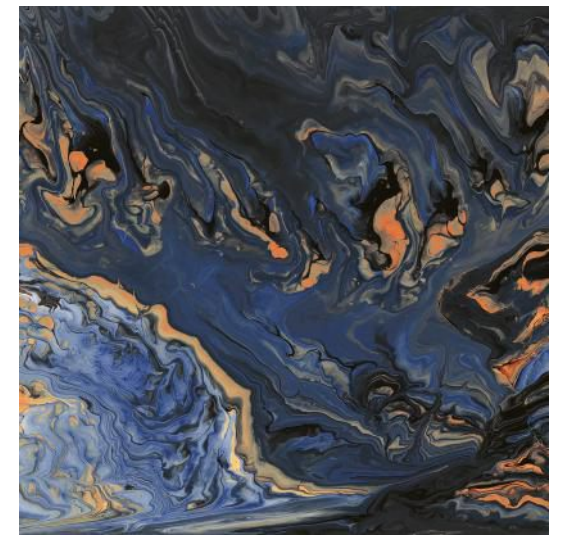

Inspired by age-old artistic traditions and reimaged with contemporary finesse, the Artist Collection 600x600mm bridges the past and future of design. Every tile narrates a story—handcrafted patterns, timeless textures, and a modern matte or gloss finish that adapts to residential and commercial use alike. A fusion of soul and surface.

8.5MM
THICKNESS

EARTH PULSE

SIZE
600X600 MM

THICKNESS
8.5 MM

FINISH
SUGAR

RANDOM
04

LEMON BREEZE

—
SIZE
600X600 MM