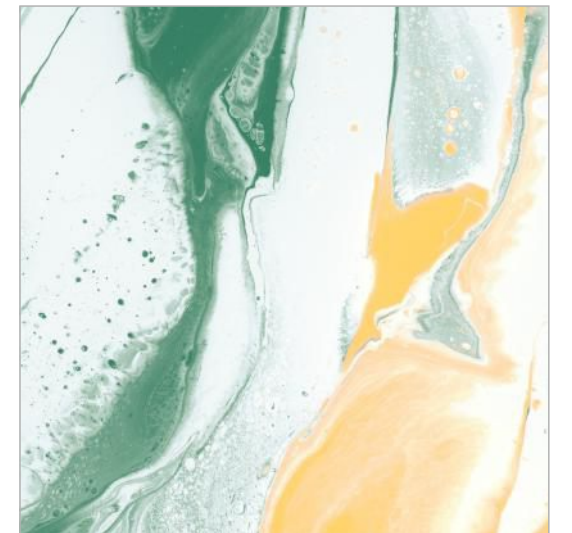

FINISH
SUGAR

RANDOM
04

VERDANT BLOOM

—
SIZE
600X600 MM

—
THICKNESS
8.5 MM

—
FINISH
SUGAR

—
RANDOM
04

INFERNO VEINS