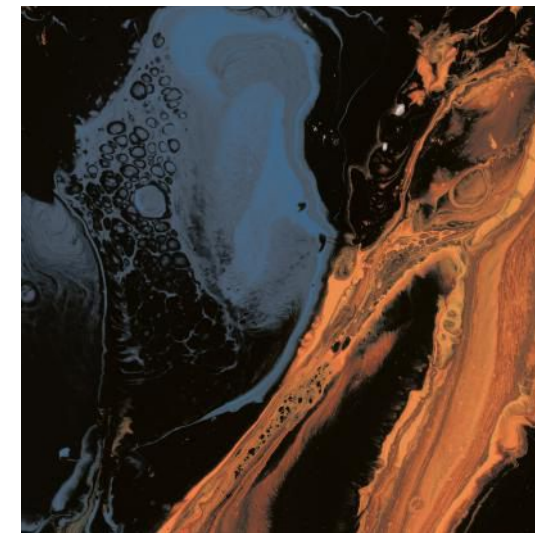

SIZE
600X600 MM

THICKNESS
8.5 MM

FINISH
SUGAR

RANDOM
04