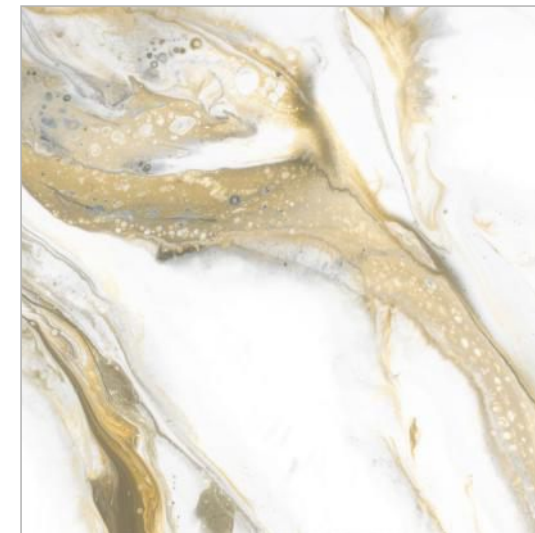

THICKNESS
8.5 MM

FINISH
SUGAR

RANDOM
04

SKYBOUND AQUA

SIZE
600X600 MM

THICKNESS
8.5 MM

FINISH
SUGAR

RANDOM
04

WHISPER FLOW

—
SIZE
600X600 MM

—
THICKNESS
8.5 MM

—
FINISH
SUGAR

—
RANDOM
04

AZURE DARK

SIZE
600X600 MM

THICKNESS
8.5 MM

FINISH
SUGAR

RANDOM
04

VERDANT BLOOM

—
SIZE
600X600 MM

—
THICKNESS
8.5 MM

—
FINISH
SUGAR

—
RANDOM
04

INFERNO VEINS