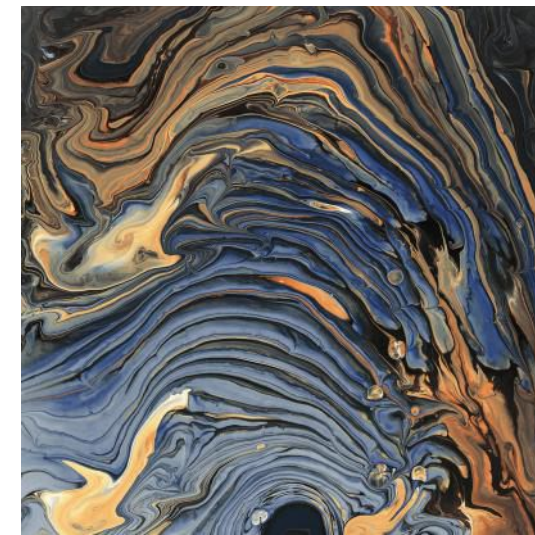

Inspired by age-old artistic traditions and reimaged with contemporary finesse, the Artist Collection 600x600mm bridges the past and future of design. Every tile narrates a story—handcrafted patterns, timeless textures, and a modern matte or gloss finish that adapts to residential and commercial use alike. A fusion of soul and surface.

8.5MM
THICKNESS

EARTH PULSE

SIZE
600X600 MM

THICKNESS
8.5 MM

FINISH
SUGAR

RANDOM
04

LEMON BREEZE

—
SIZE
600X600 MM