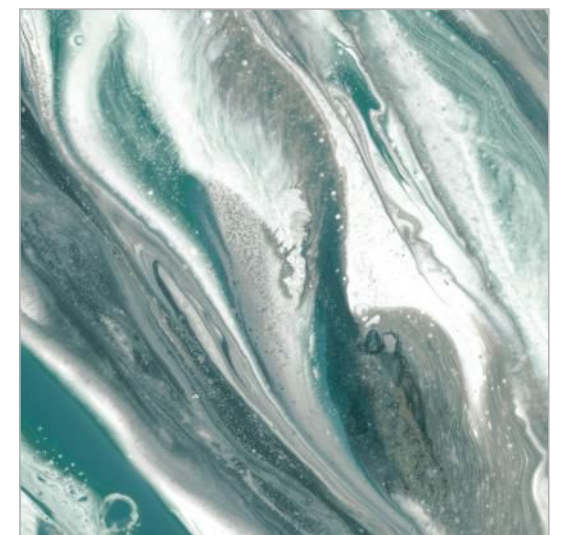

THICKNESS
8.5 MM

FINISH
SUGAR

RANDOM
04

SKYBOUND AQUA

SIZE
600X600 MM

THICKNESS
8.5 MM

FINISH
SUGAR

RANDOM
04