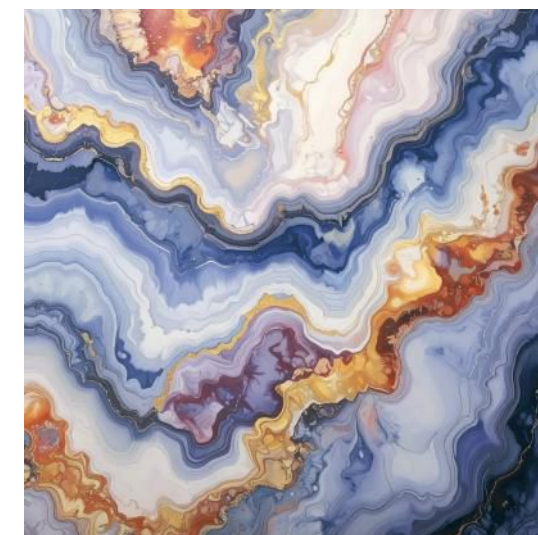

SIZE
600X600 MM

THICKNESS
8.5 MM

FINISH
SUGAR

RANDOM
04