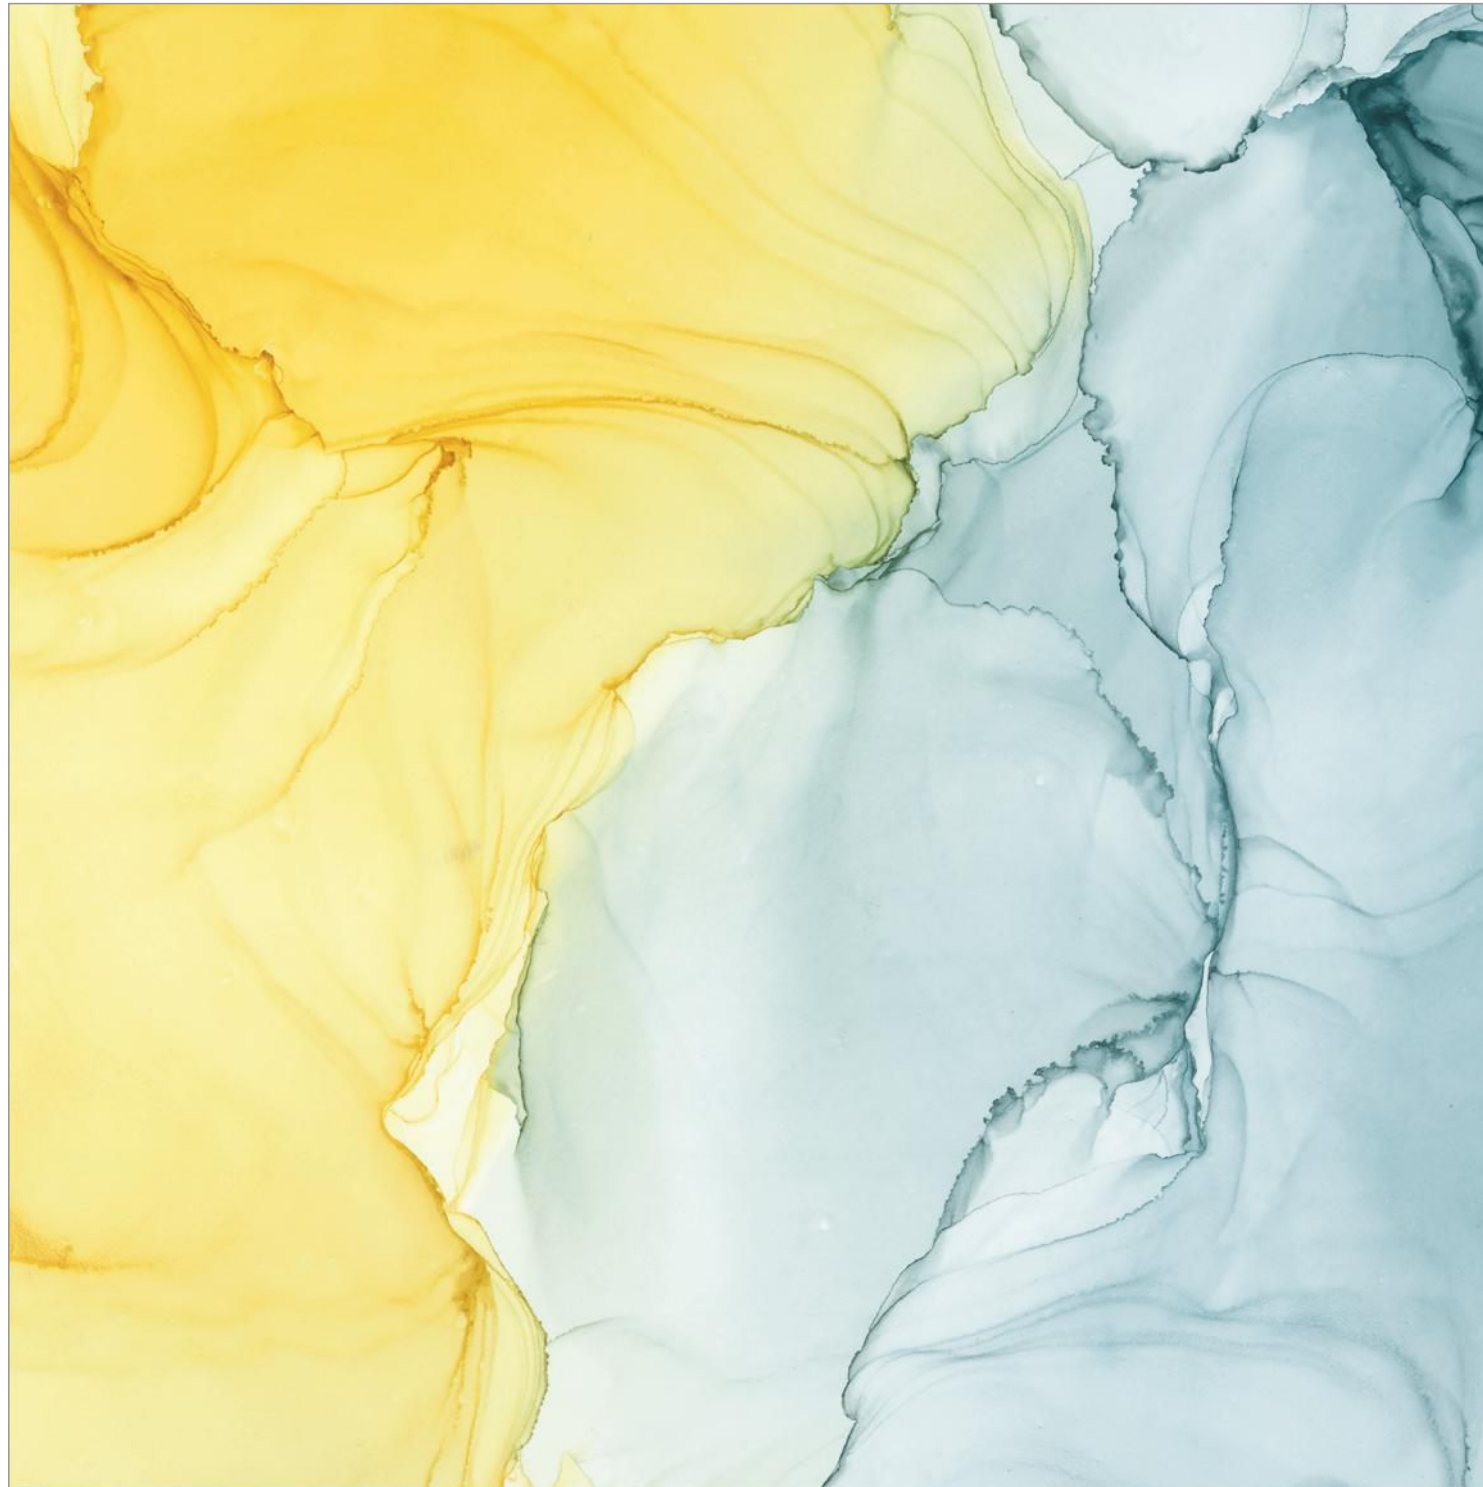

LEMON BREEZE