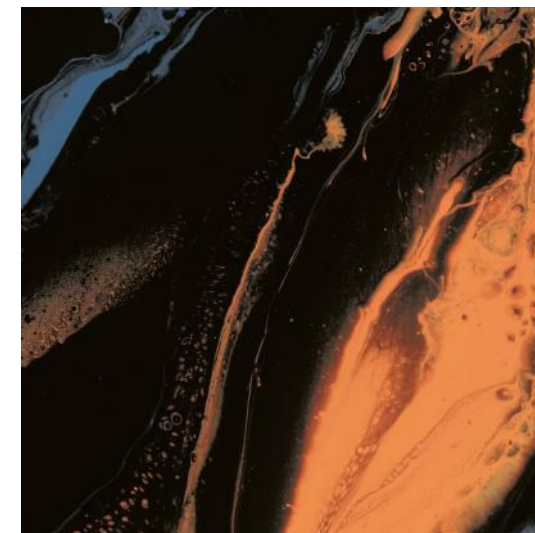

SIZE
600X600 MM

THICKNESS
8.5 MM

FINISH
SUGAR

RANDOM
04