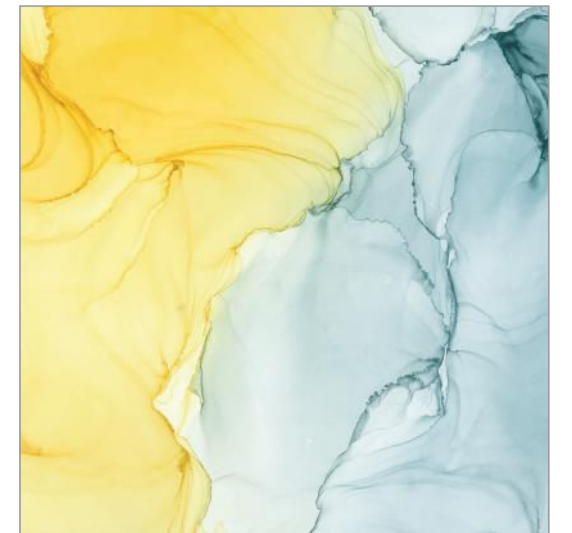

—
SIZE
600X600 MM

—
THICKNESS
8.5 MM

—
FINISH
SUGAR

—
RANDOM
04