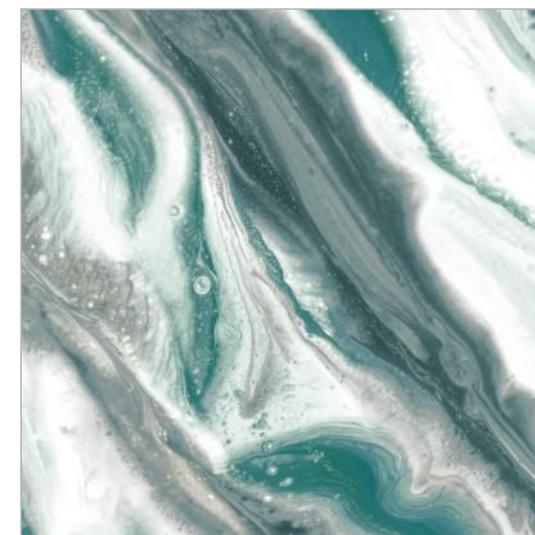

THICKNESS
8.5 MM

FINISH
SUGAR

RANDOM
04

SKYBOUND AQUA

SIZE
600X600 MM

THICKNESS
8.5 MM

FINISH
SUGAR

RANDOM
04