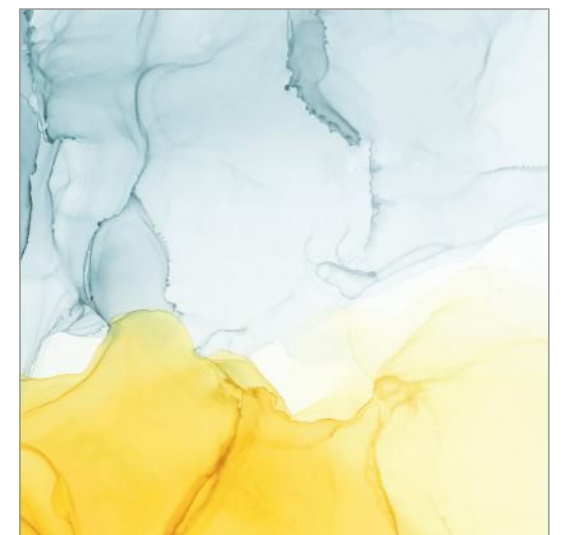

—
SIZE
600X600 MM

—
THICKNESS
8.5 MM

—
FINISH
SUGAR

—
RANDOM
04