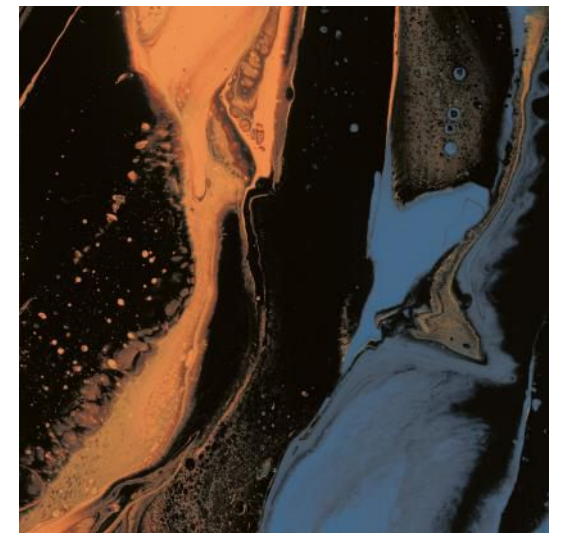

SIZE
600X600 MM

THICKNESS
8.5 MM

FINISH
SUGAR

RANDOM
04