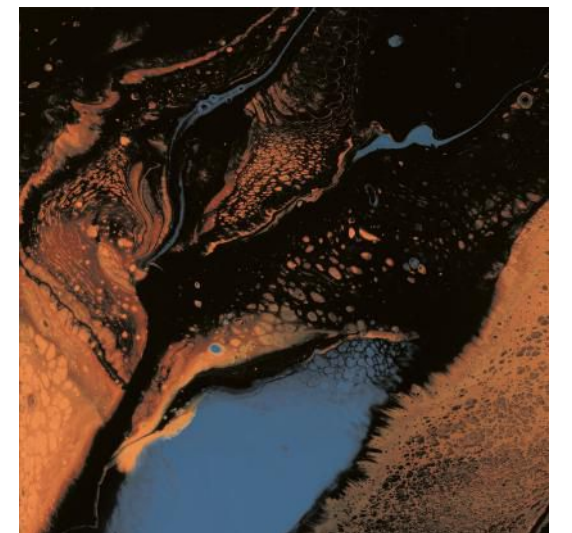

SIZE
600X600 MM

THICKNESS
8.5 MM

FINISH
SUGAR

RANDOM
04