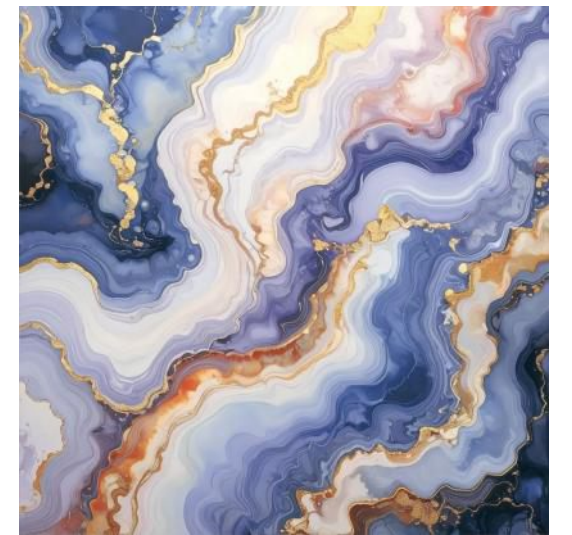

SIZE
600X600 MM

THICKNESS
8.5 MM

FINISH
SUGAR

RANDOM
04