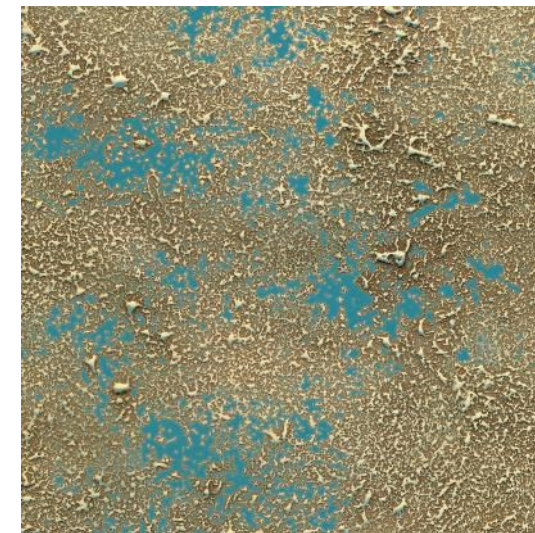

—
SIZE
600X600 MM

—
THICKNESS
8.5 MM

—
FINISH
SUGAR

—
RANDOM
04