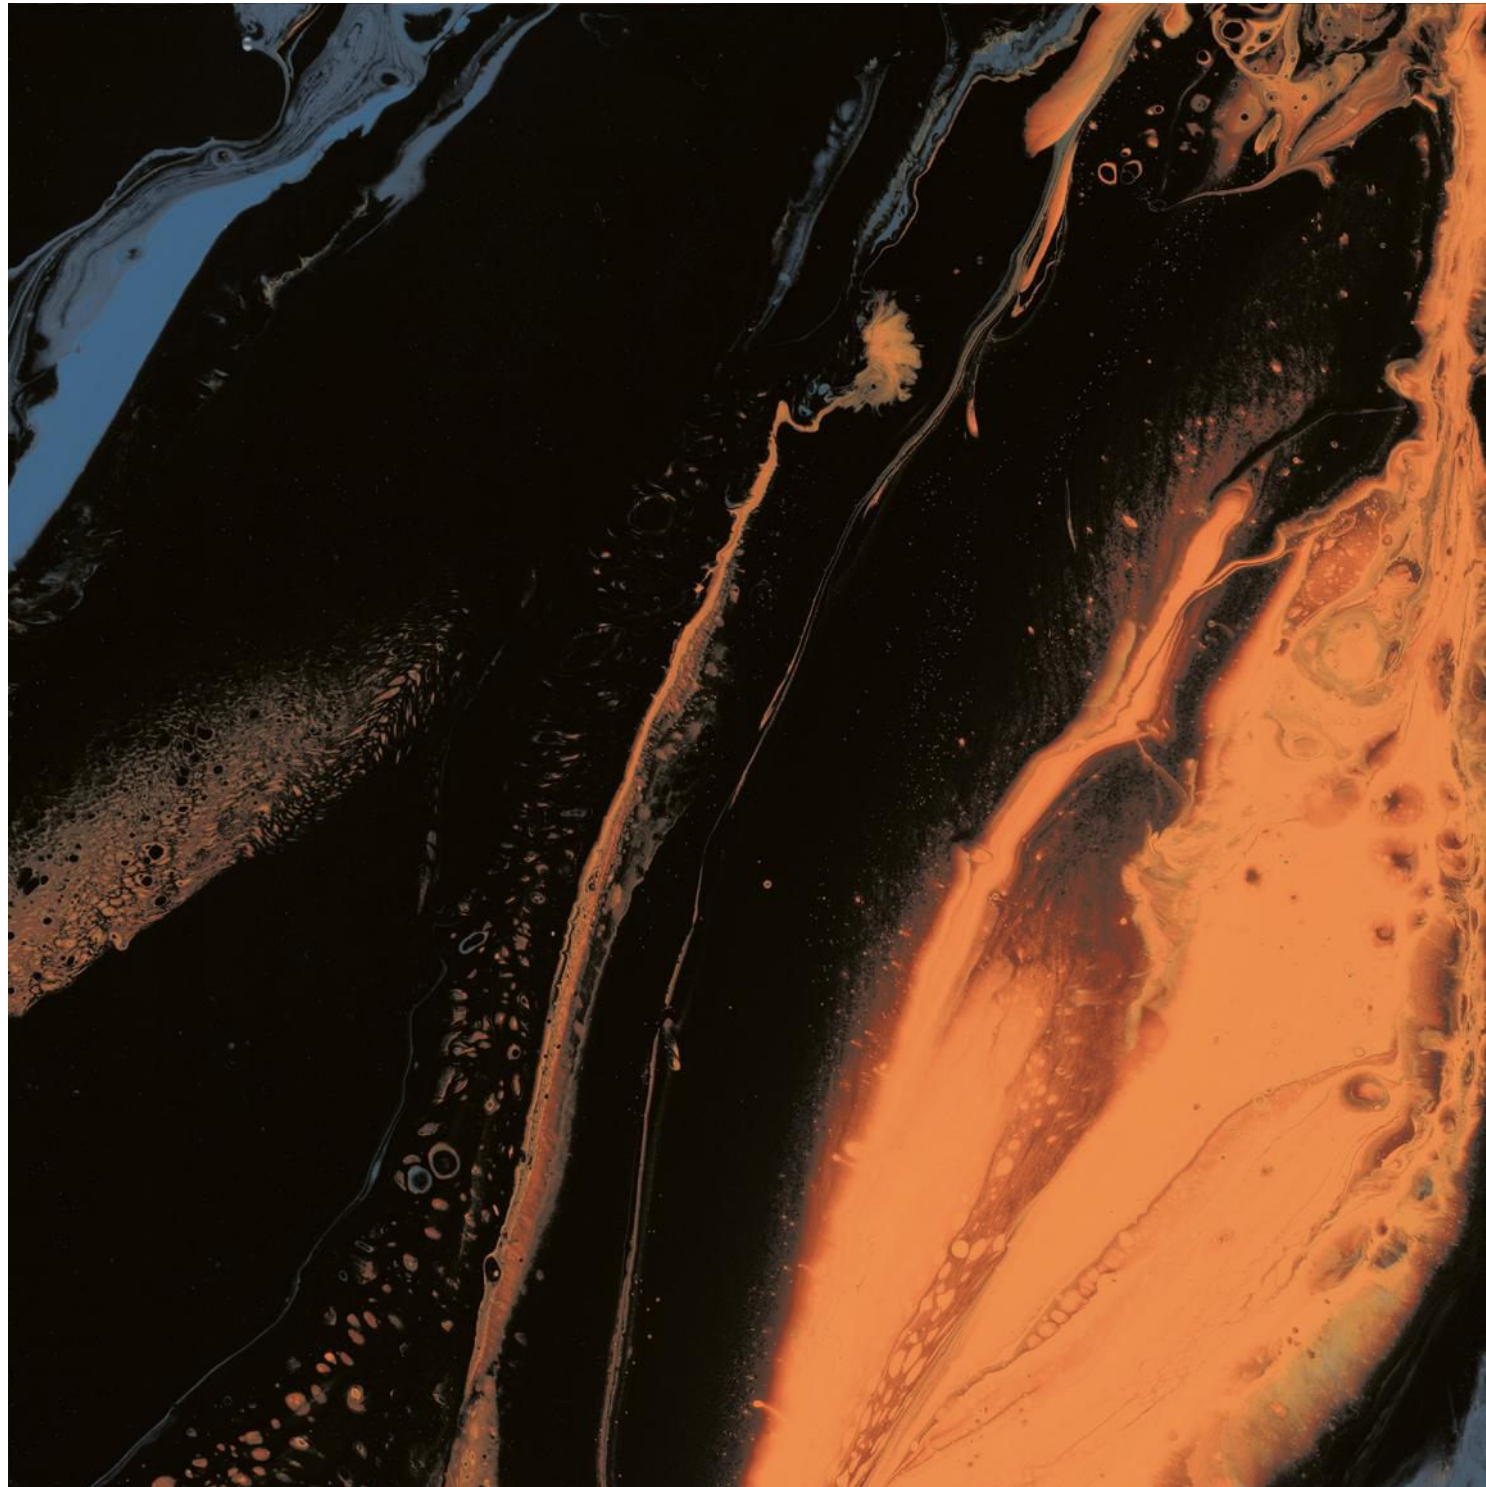

AZURE DARK

SIZE
600X600 MM

THICKNESS
8.5 MM

FINISH
SUGAR

RANDOM
04