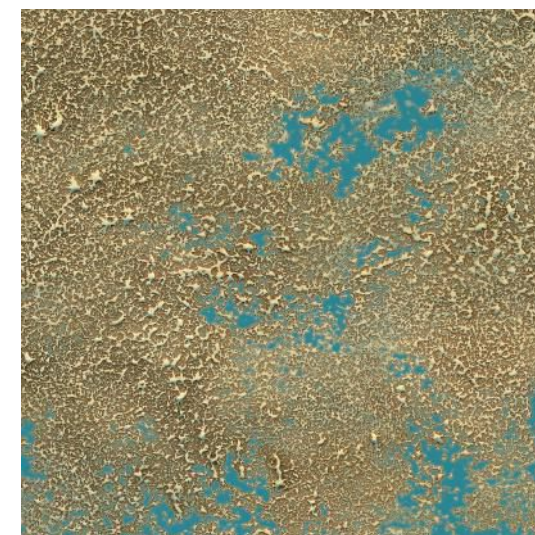

—
RANDOM
04

PETRI SEA

—
SIZE
600X600 MM

—
THICKNESS
8.5 MM

—
FINISH
SUGAR

—
RANDOM
04

MINERAL BLOOM

SIZE
600X600 MM

THICKNESS
8.5 MM

FINISH
SUGAR

RANDOM
04

SKYBOUND AQUA

SIZE
600X600 MM

THICKNESS
8.5 MM

FINISH
SUGAR

RANDOM
04