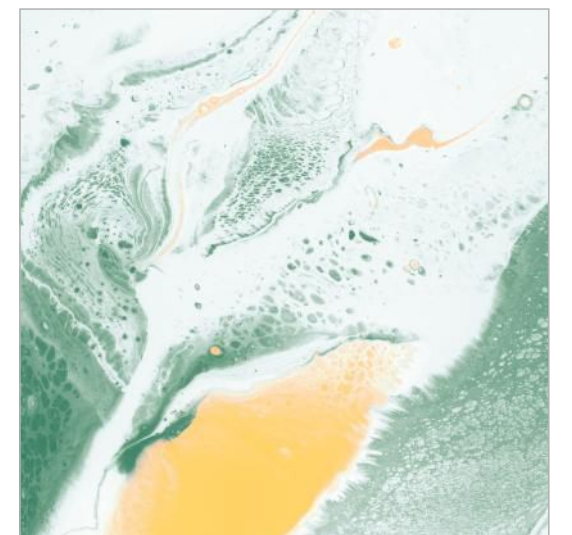

FINISH
SUGAR

RANDOM
04

VERDANT BLOOM

—
SIZE
600X600 MM

—
THICKNESS
8.5 MM

—
FINISH
SUGAR

—
RANDOM
04

INFERNO VEINS