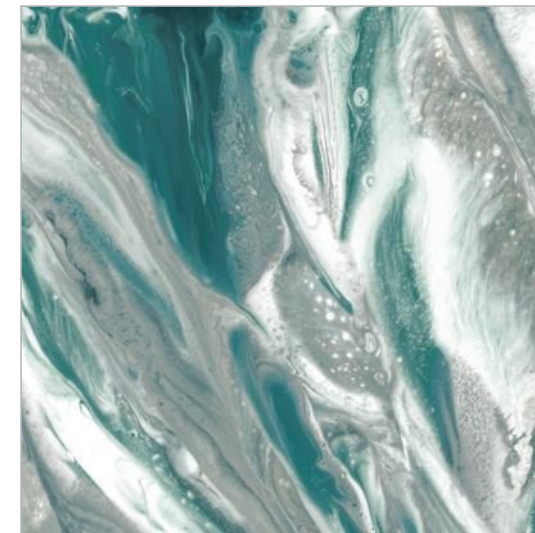

THICKNESS
8.5 MM

FINISH
SUGAR

RANDOM
04

SKYBOUND AQUA

SIZE
600X600 MM

THICKNESS
8.5 MM

FINISH
SUGAR

RANDOM
04