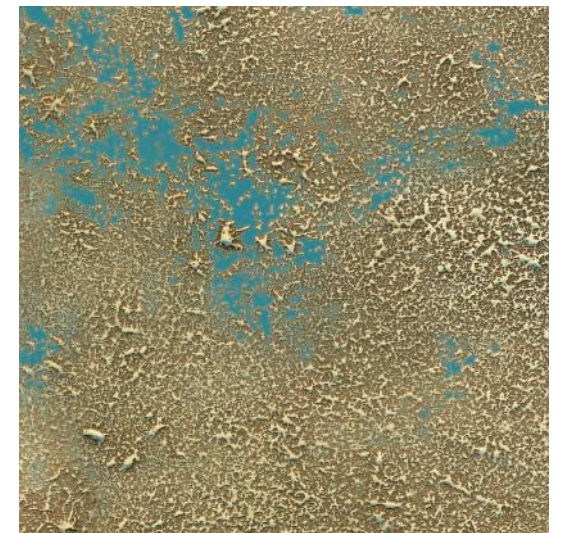

—
RANDOM
04

PETRI SEA

—
SIZE
600X600 MM

—
THICKNESS
8.5 MM

—
FINISH
SUGAR

—
RANDOM
04

MINERAL BLOOM

SIZE
600X600 MM