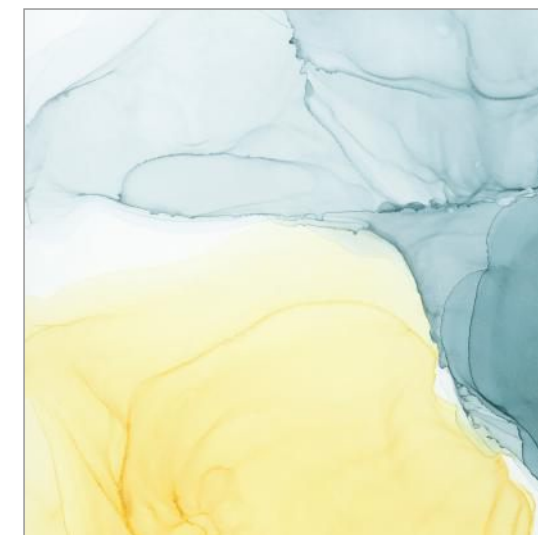

—
SIZE
600X600 MM

—
THICKNESS
8.5 MM

—
FINISH
SUGAR

—
RANDOM
04