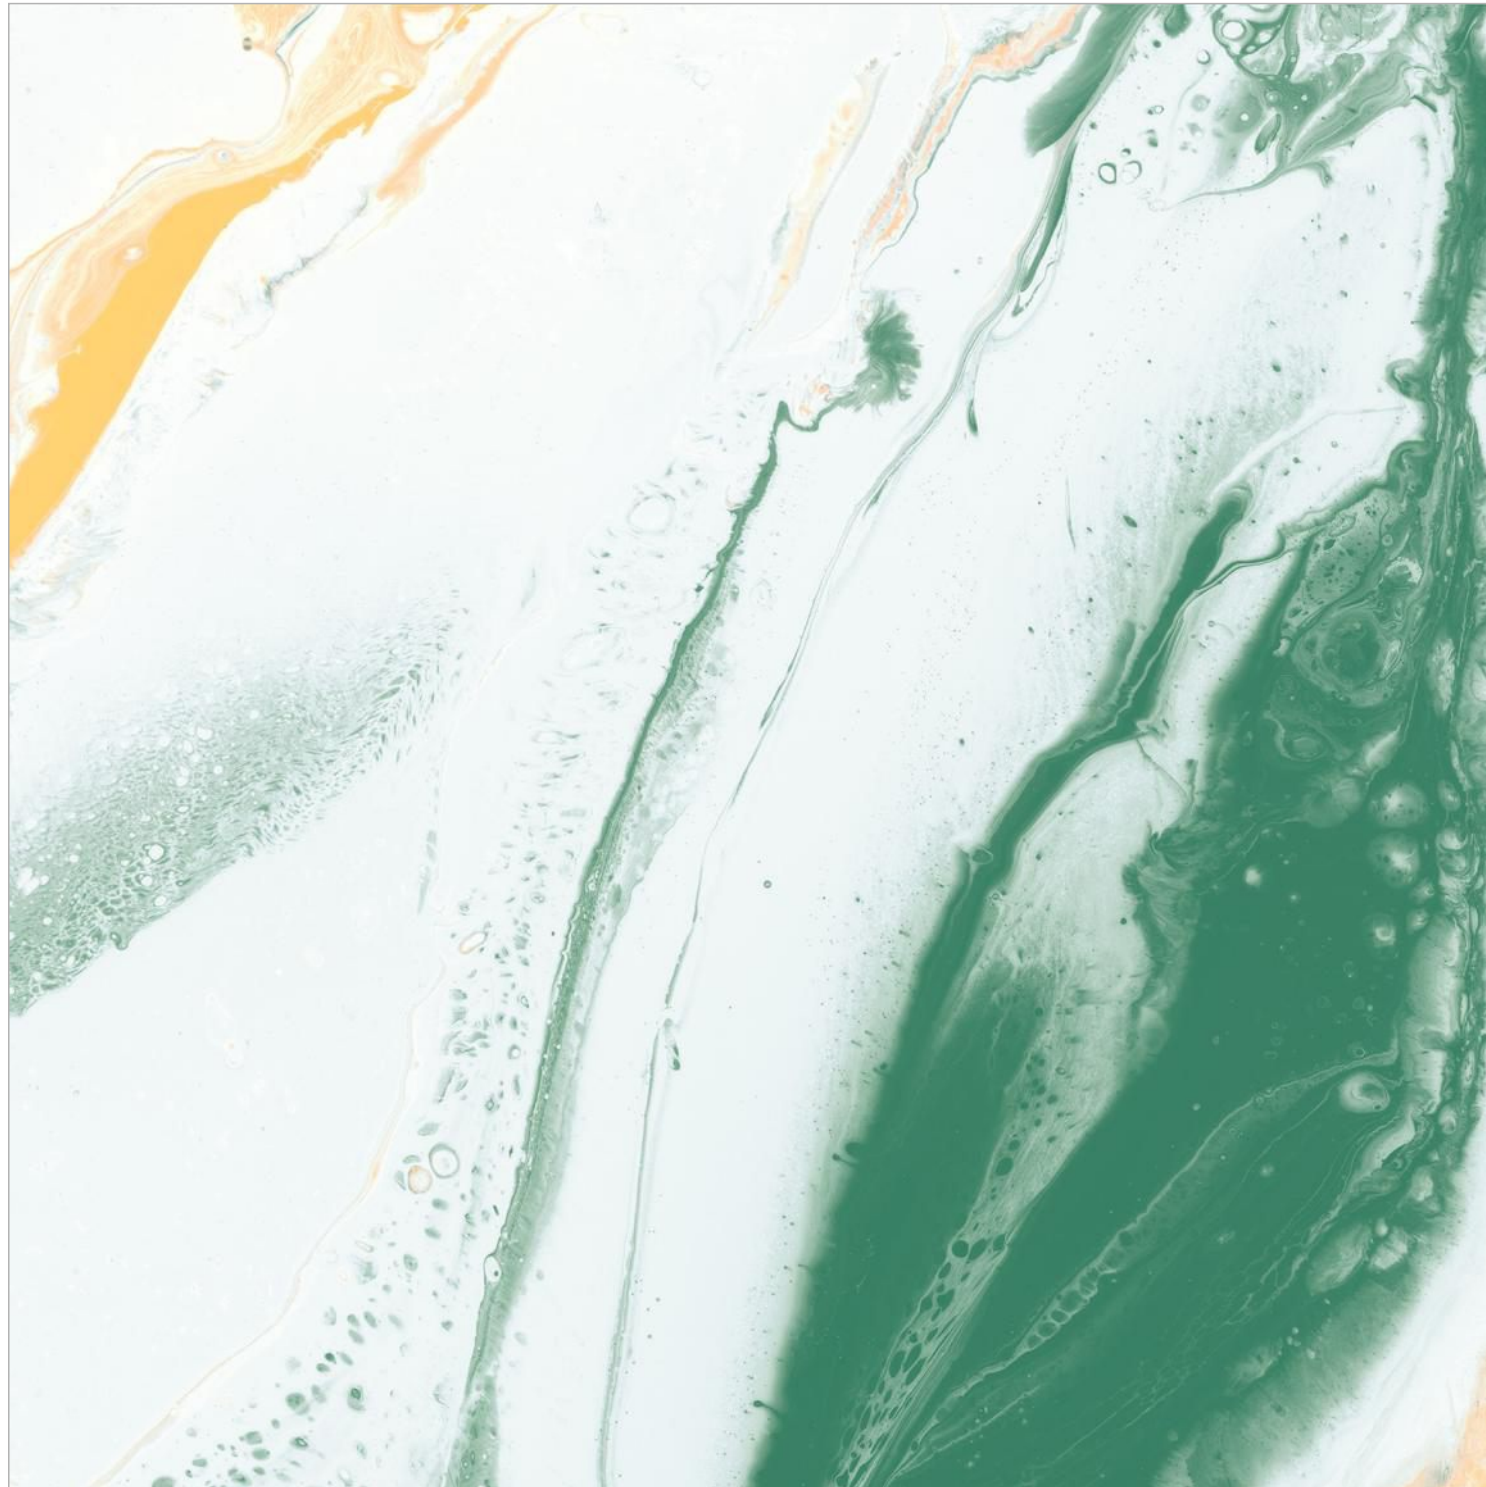

FINISH
SUGAR

RANDOM
04

VERDANT BLOOM

—
SIZE
600X600 MM

—
THICKNESS
8.5 MM

—
FINISH
SUGAR

—
RANDOM
04

INFERNO VEINS