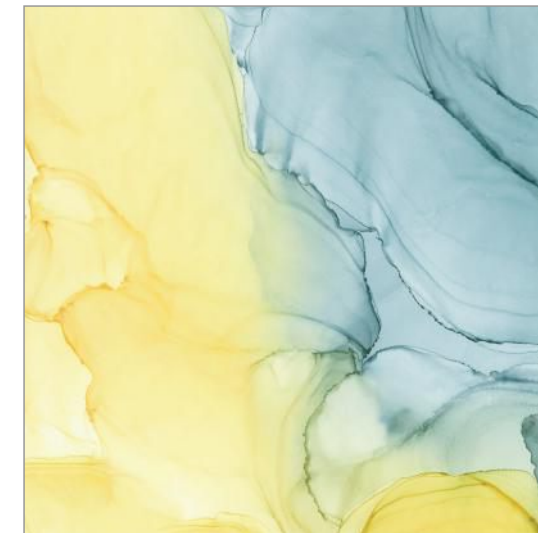

—
SIZE
600X600 MM

—
THICKNESS
8.5 MM

—
FINISH
SUGAR

—
RANDOM
04