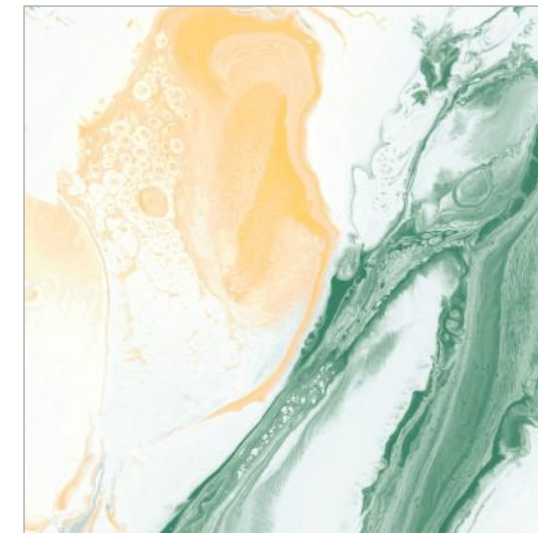

FINISH
SUGAR

RANDOM
04

VERDANT BLOOM

—
SIZE
600X600 MM

—
THICKNESS
8.5 MM

—
FINISH
SUGAR

—
RANDOM
04

INFERNO VEINS