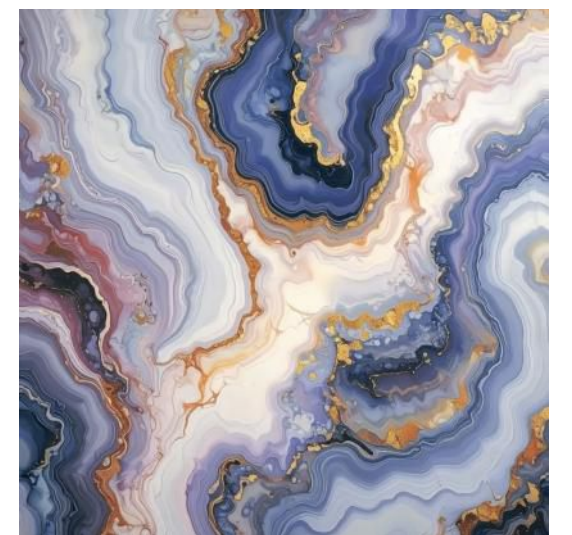

SIZE
600X600 MM

THICKNESS
8.5 MM

FINISH
SUGAR

RANDOM
04