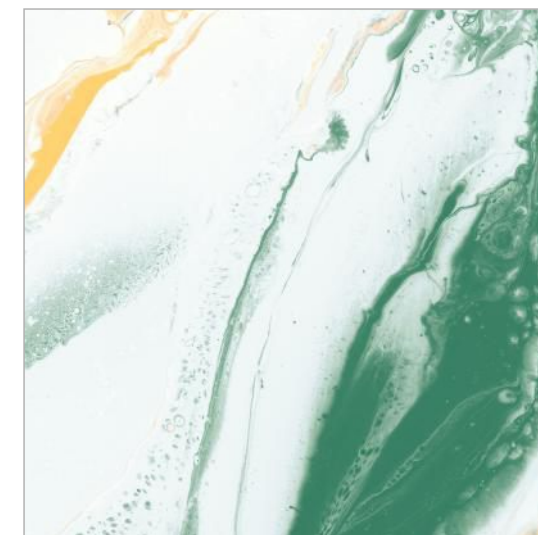

FINISH
SUGAR

RANDOM
04

VERDANT BLOOM

—
SIZE
600X600 MM

—
THICKNESS
8.5 MM

—
FINISH
SUGAR

—
RANDOM
04

INFERNO VEINS