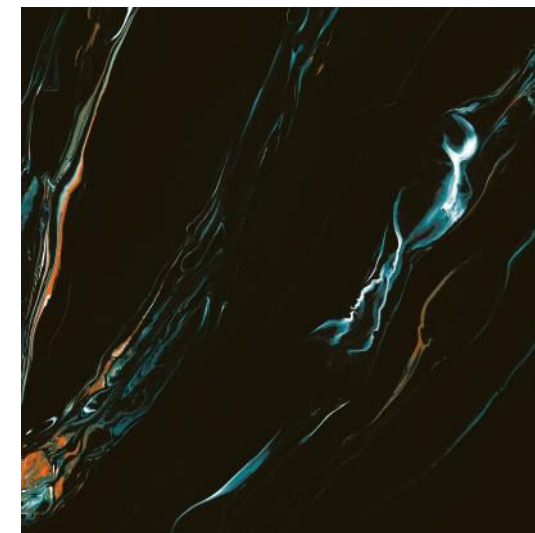

—
SIZE
600X600 MM

—
FINISH
SUGAR

—
THICKNESS
8.5 MM

—
RANDOM
04