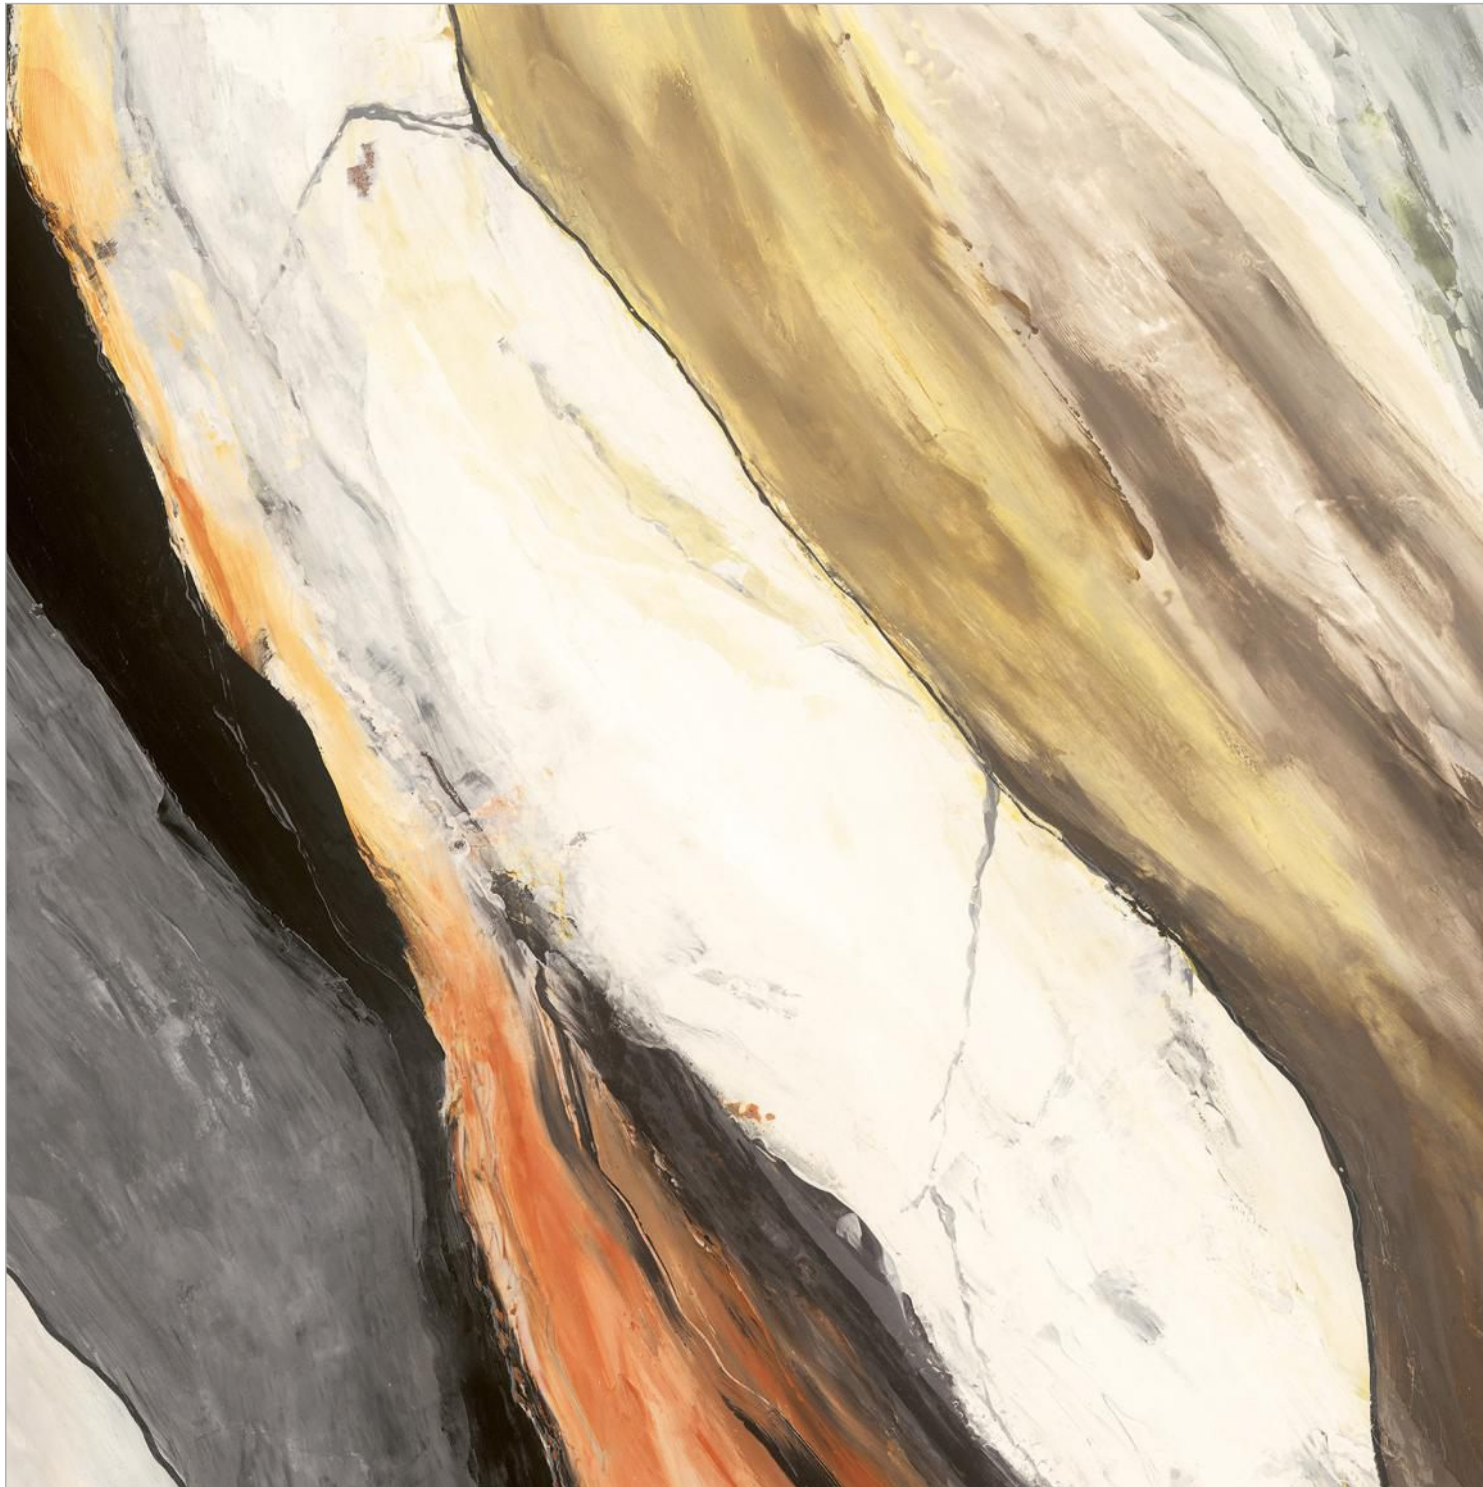

MOLTEN RIFT