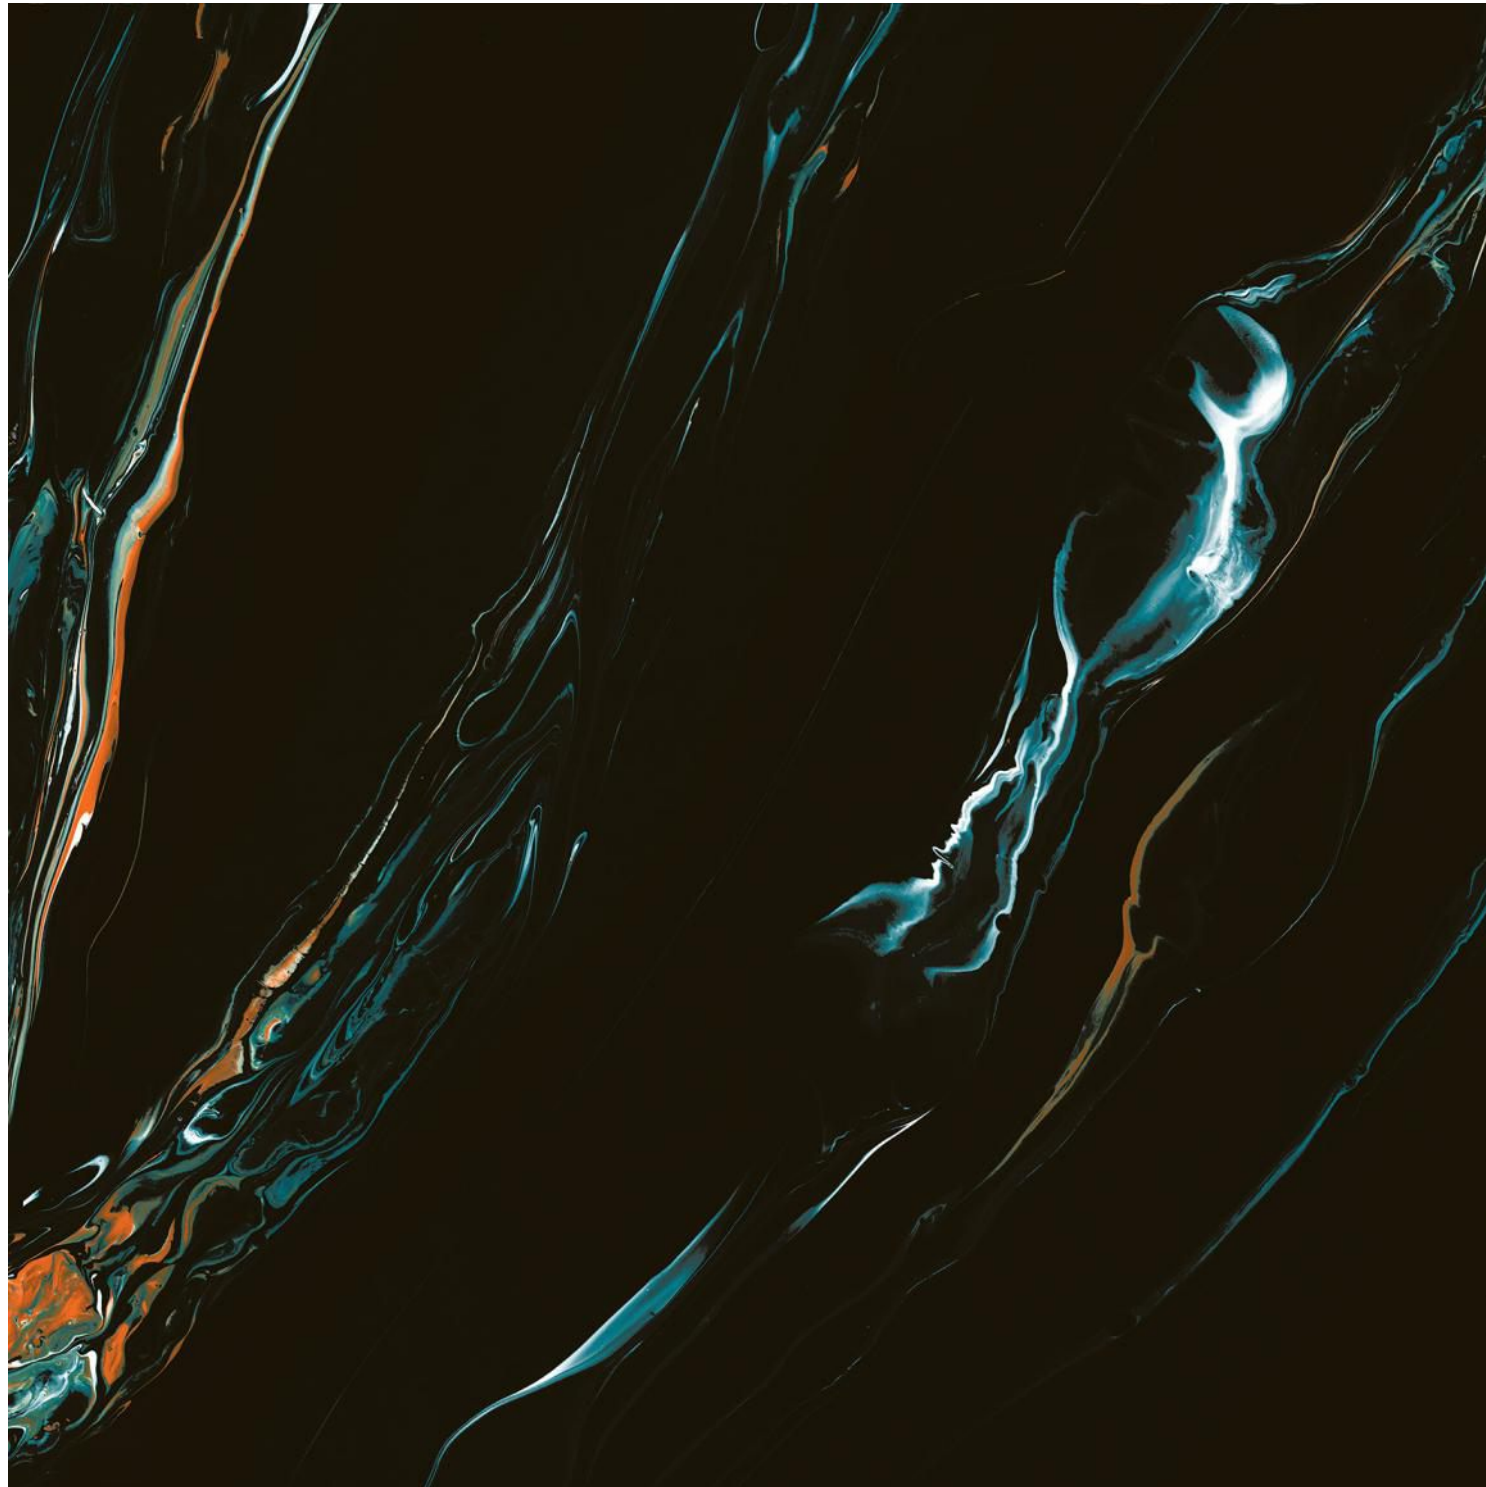

MIDNIGHT EMBER