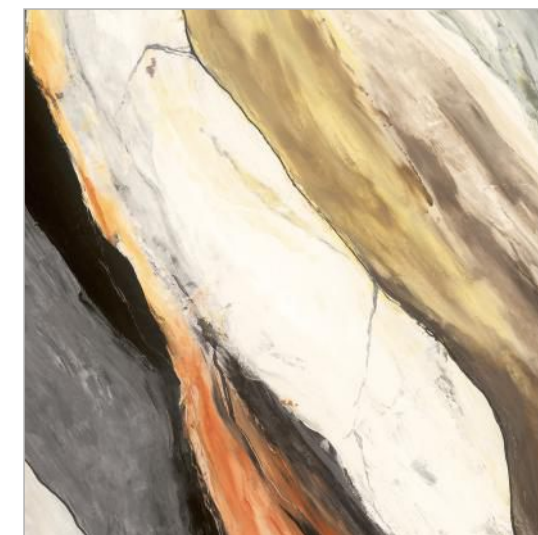

—
RANDOM
04

PETRI SEA

—
SIZE
600X600 MM

—
THICKNESS
8.5 MM

—
FINISH
SUGAR

—
RANDOM
04

MINERAL BLOOM

SIZE
600X600 MM