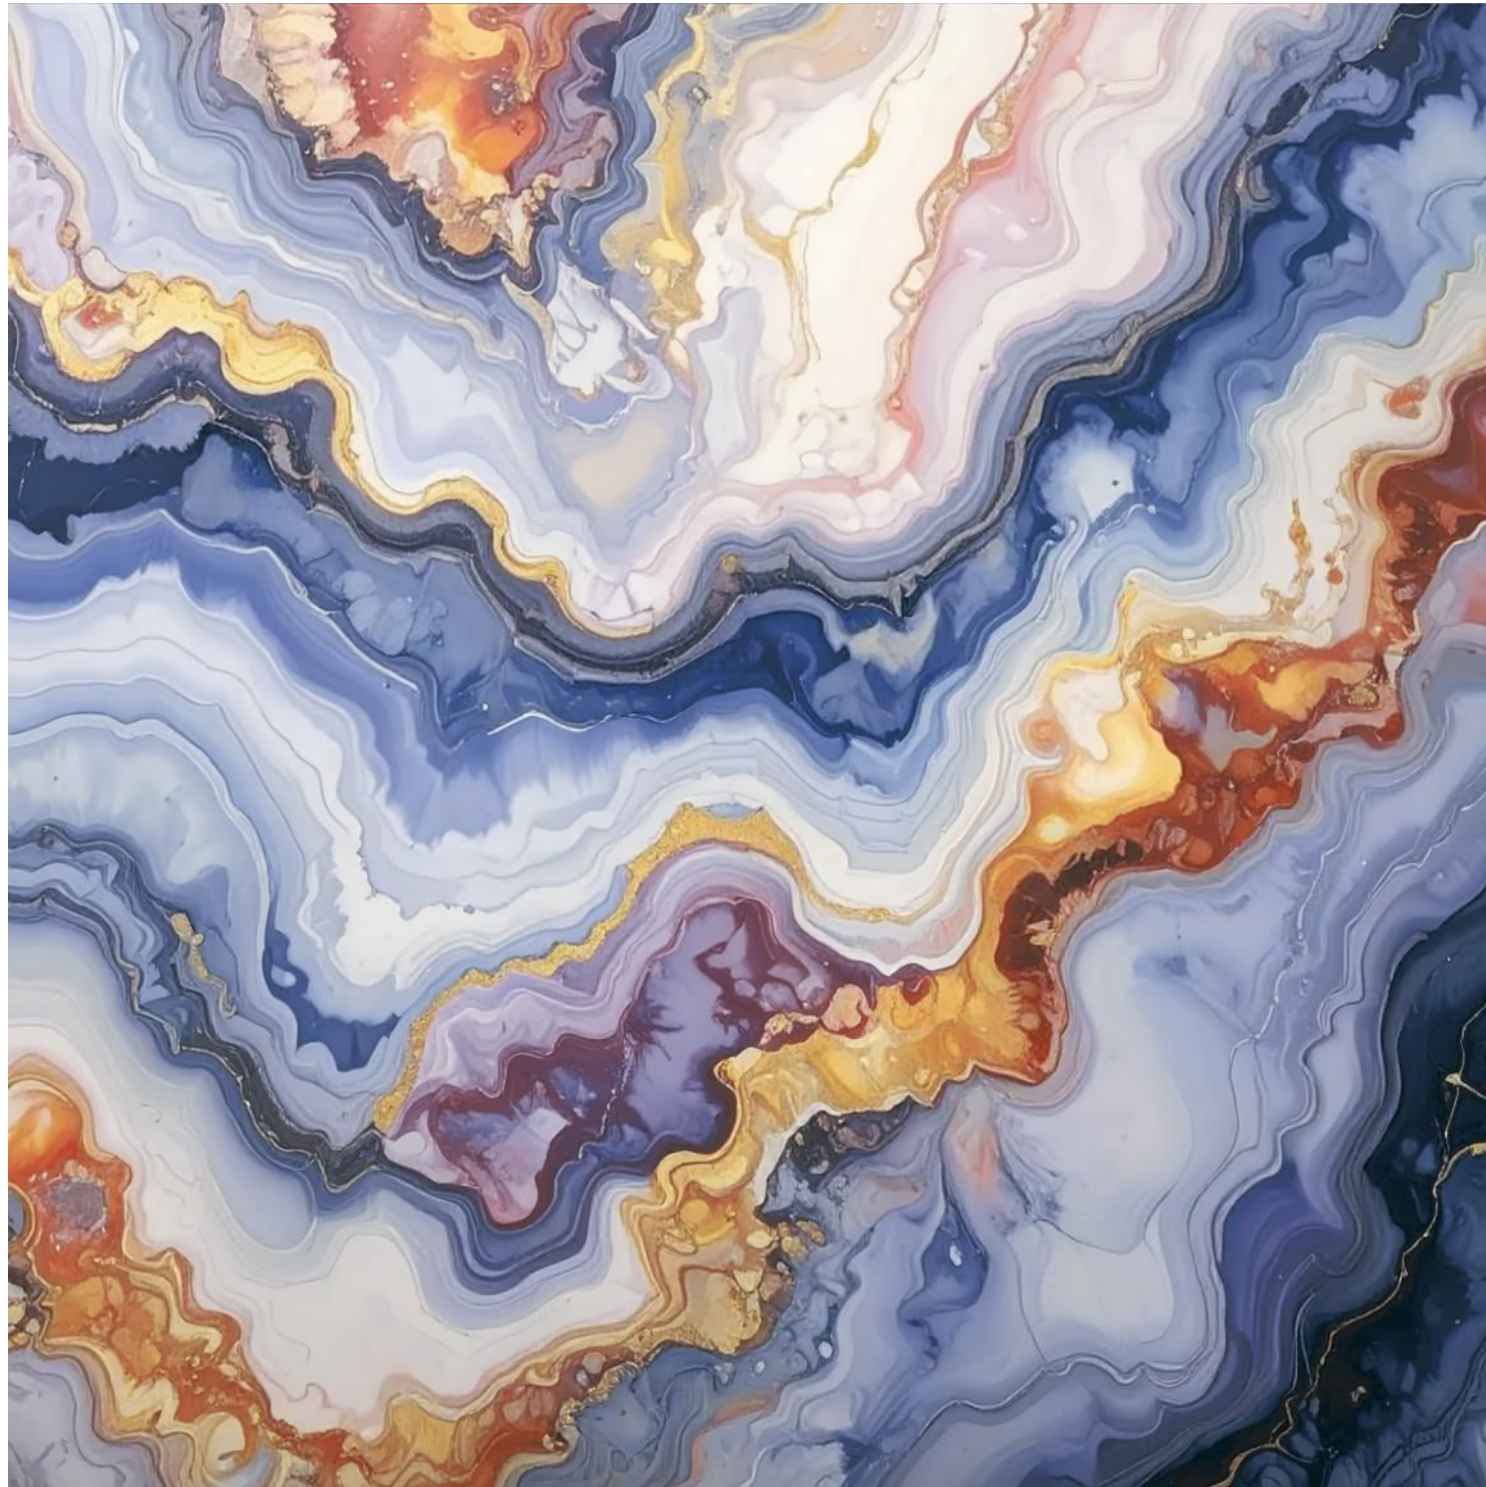

CELESTIAL TIDE