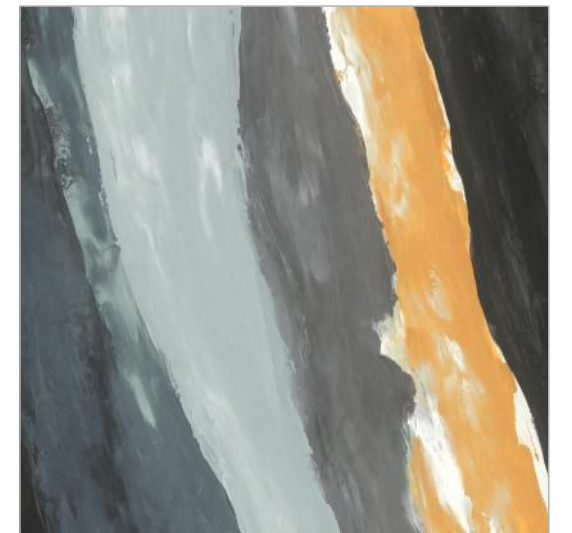

SIZE
600X600 MM

THICKNESS
8.5 MM

FINISH
SUGAR

RANDOM
04