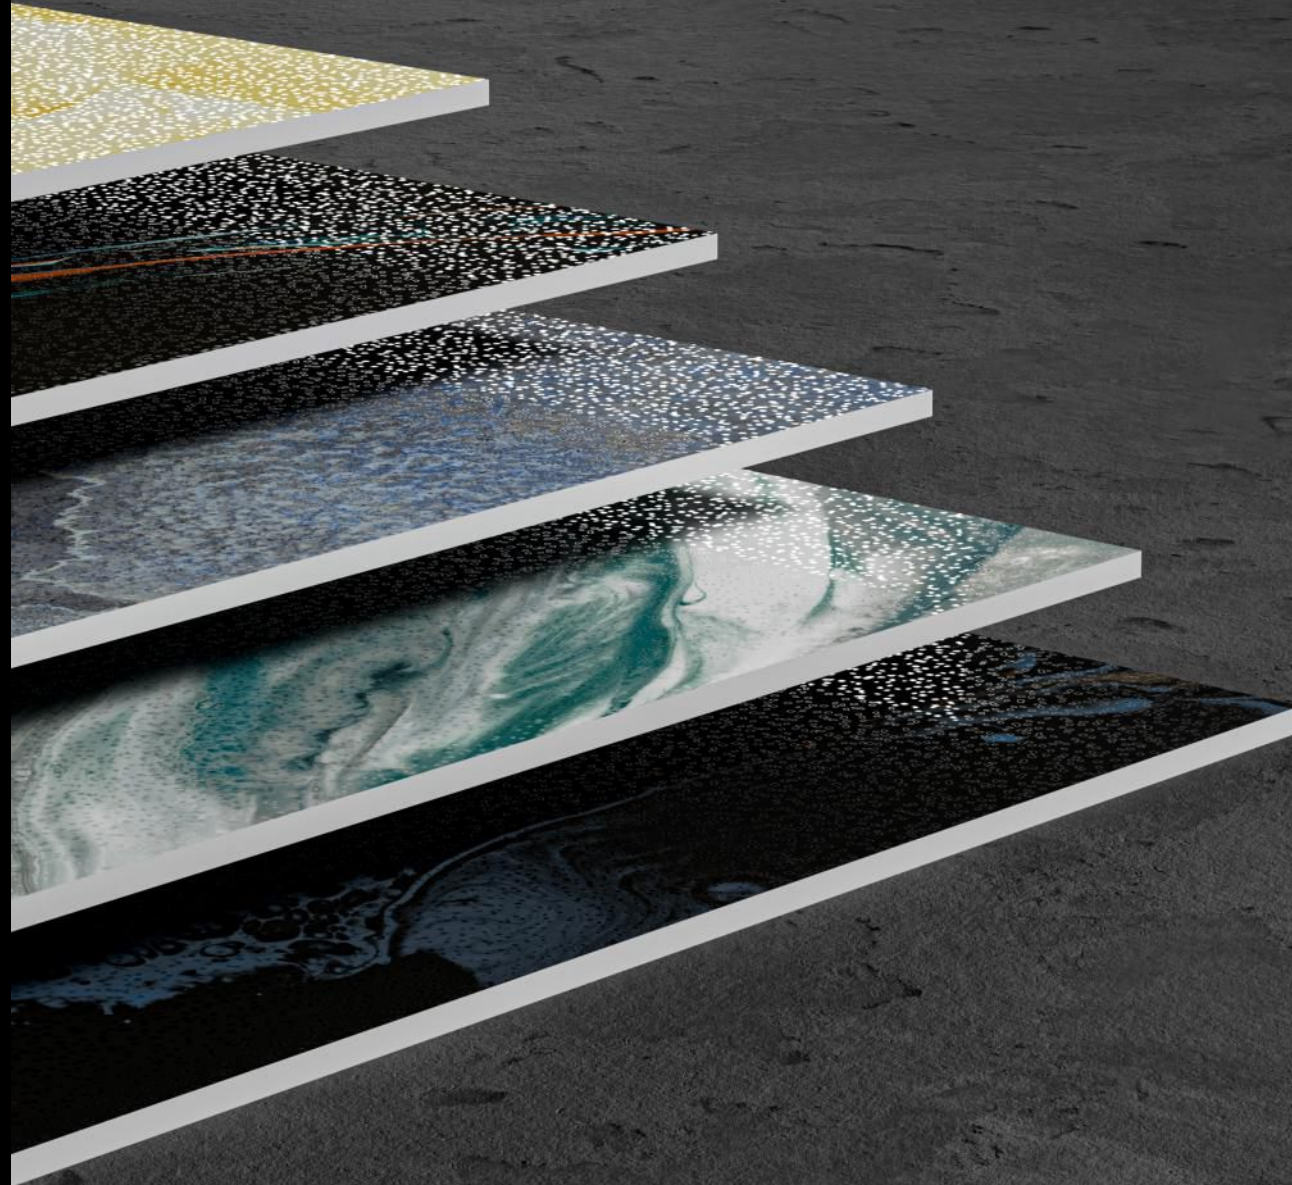

600X 600MM

Exclusive Size

REDEFINING FLOORS WITH STROKES OF BRILLIANCE

NOT JUST TILES
FRAMED EXPRESSIONS
OF LUXURY

Artician
SERIES

**ARTFULLY
CRAFTED IN**
EVERY SQUARE
REDEFINE YOUR FLOOR

Crafted for designers, dreamers, and doers—the 600x600mm Artist Collection is a bold statement in tile architecture. Its perfect size makes it versatile for floors and feature walls alike, while its design language speaks in art, geometry, and style. Strong, striking, and structurally sophisticated—this is where function meets the flair of art.