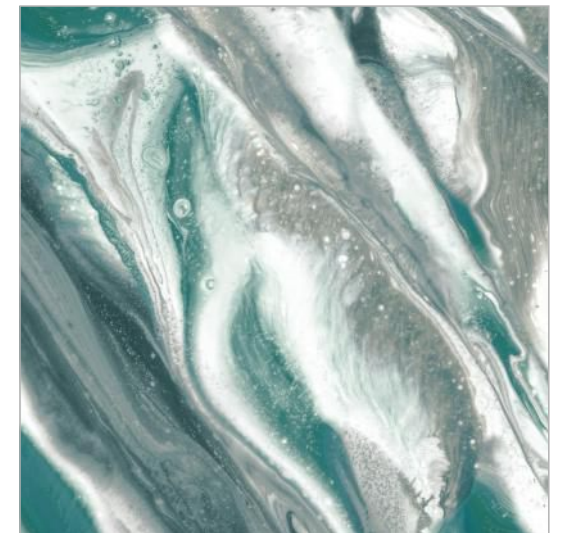

THICKNESS
8.5 MM

FINISH
SUGAR

RANDOM
04

SKYBOUND AQUA

SIZE
600X600 MM

THICKNESS
8.5 MM

FINISH
SUGAR

RANDOM
04