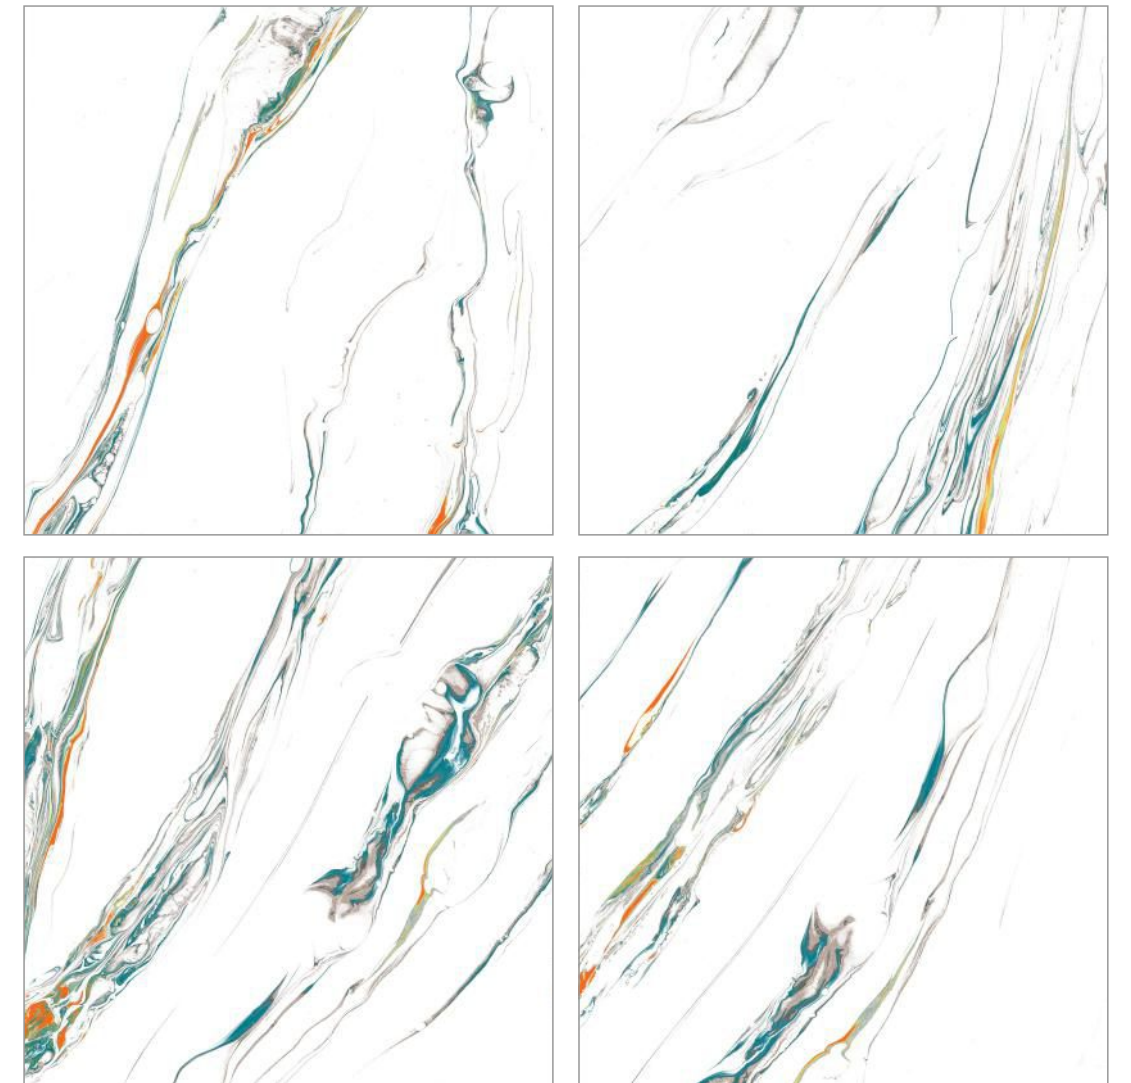

—
THICKNESS
8.5 MM

—
FINISH
SUGAR

—
RANDOM
04

LINEAR SPIRIT

—
SIZE
600X600 MM

—
THICKNESS
8.5 MM

—
FINISH
SUGAR

—
RANDOM
04