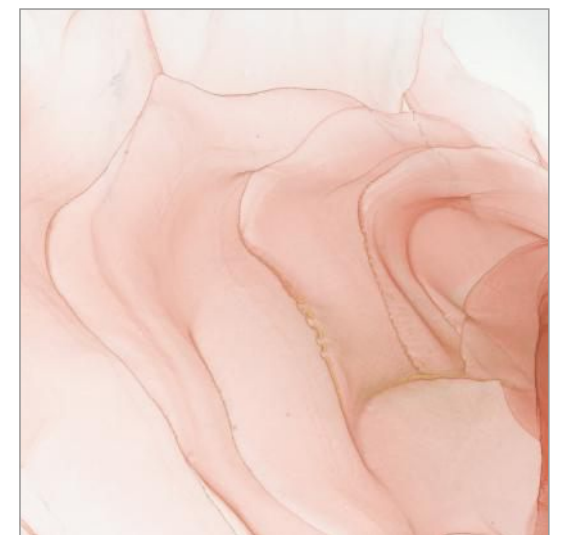

—
THICKNESS
8.5 MM

—
RANDOM
04

ROSE CLOUD

—
SIZE
600X600 MM

—
THICKNESS
8.5 MM

—
FINISH
SUGAR

—
RANDOM
04

LAVA THREAD