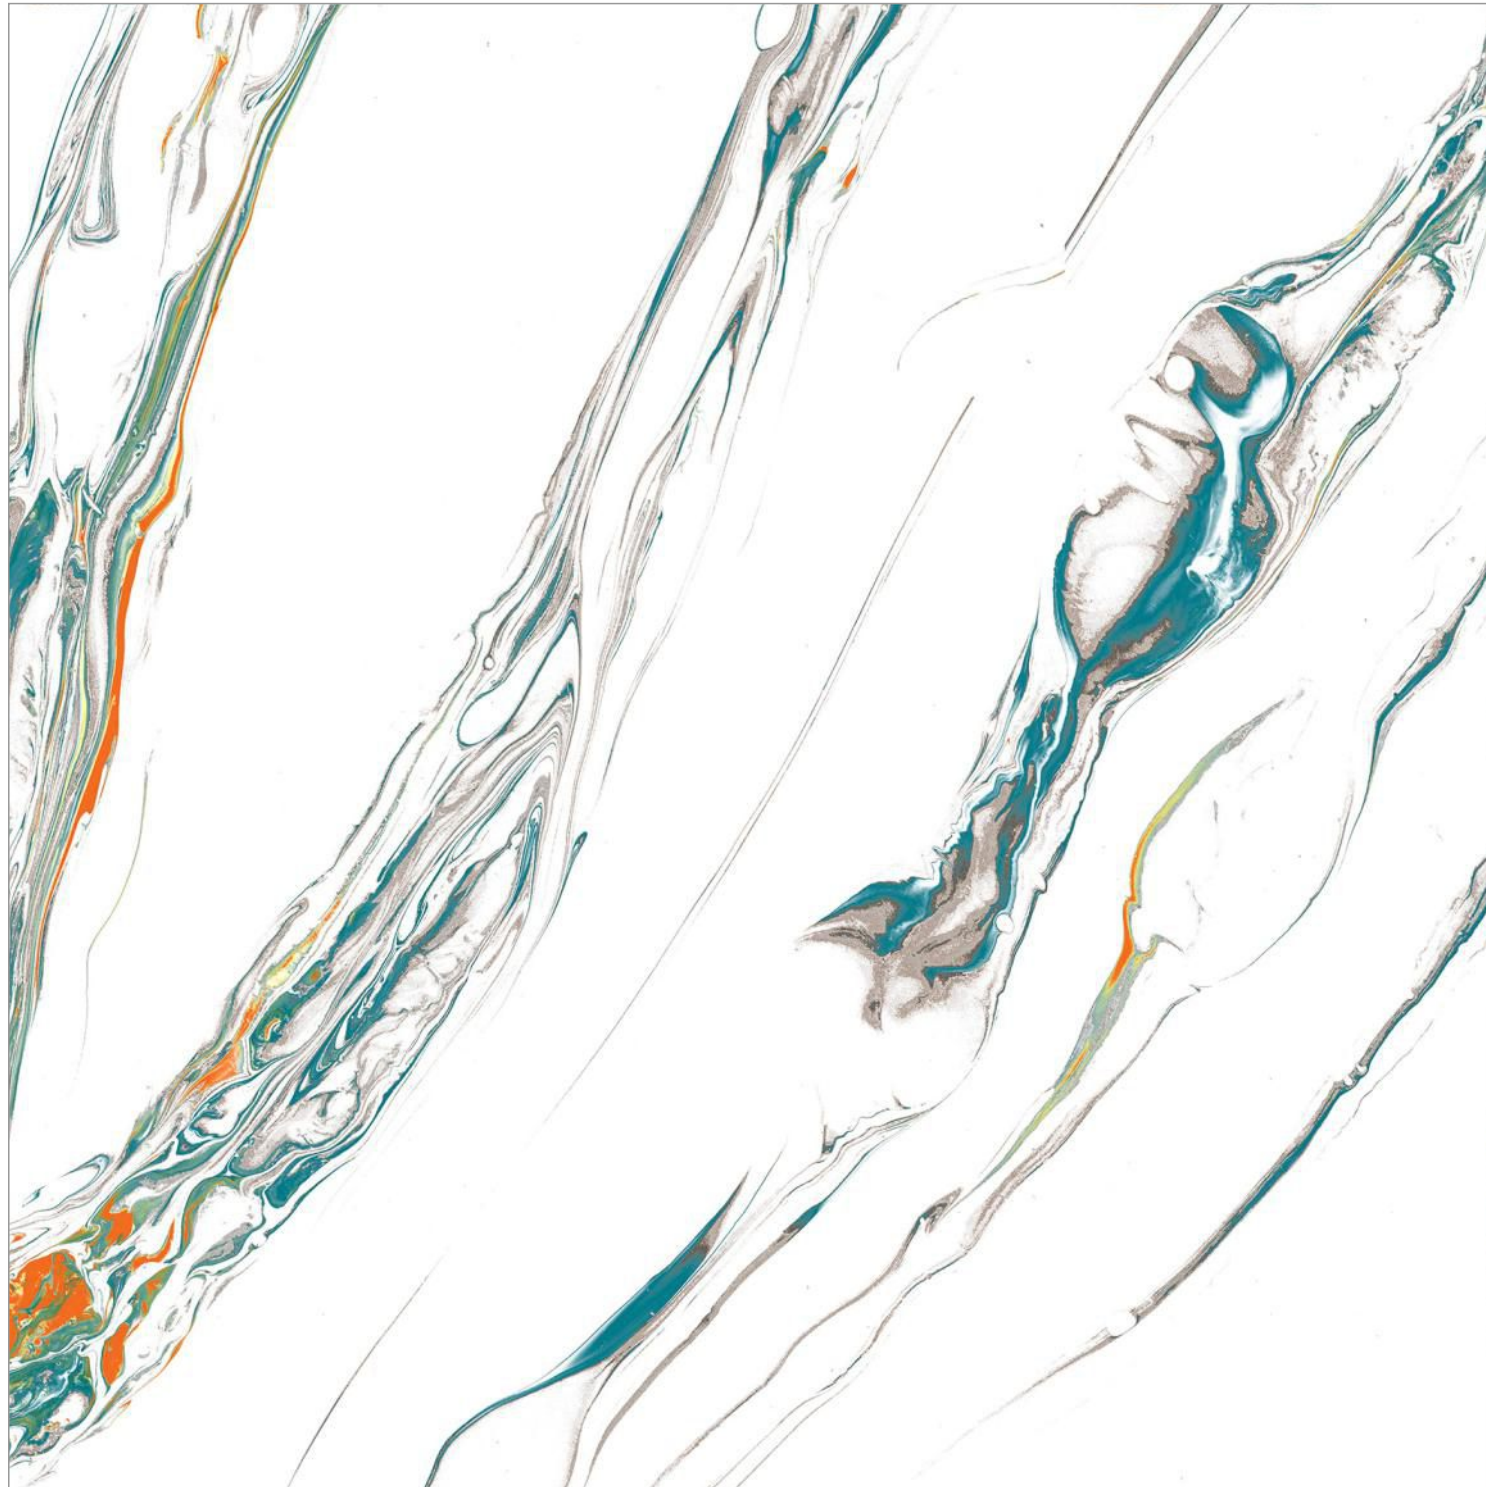

LINEAR SPIRIT