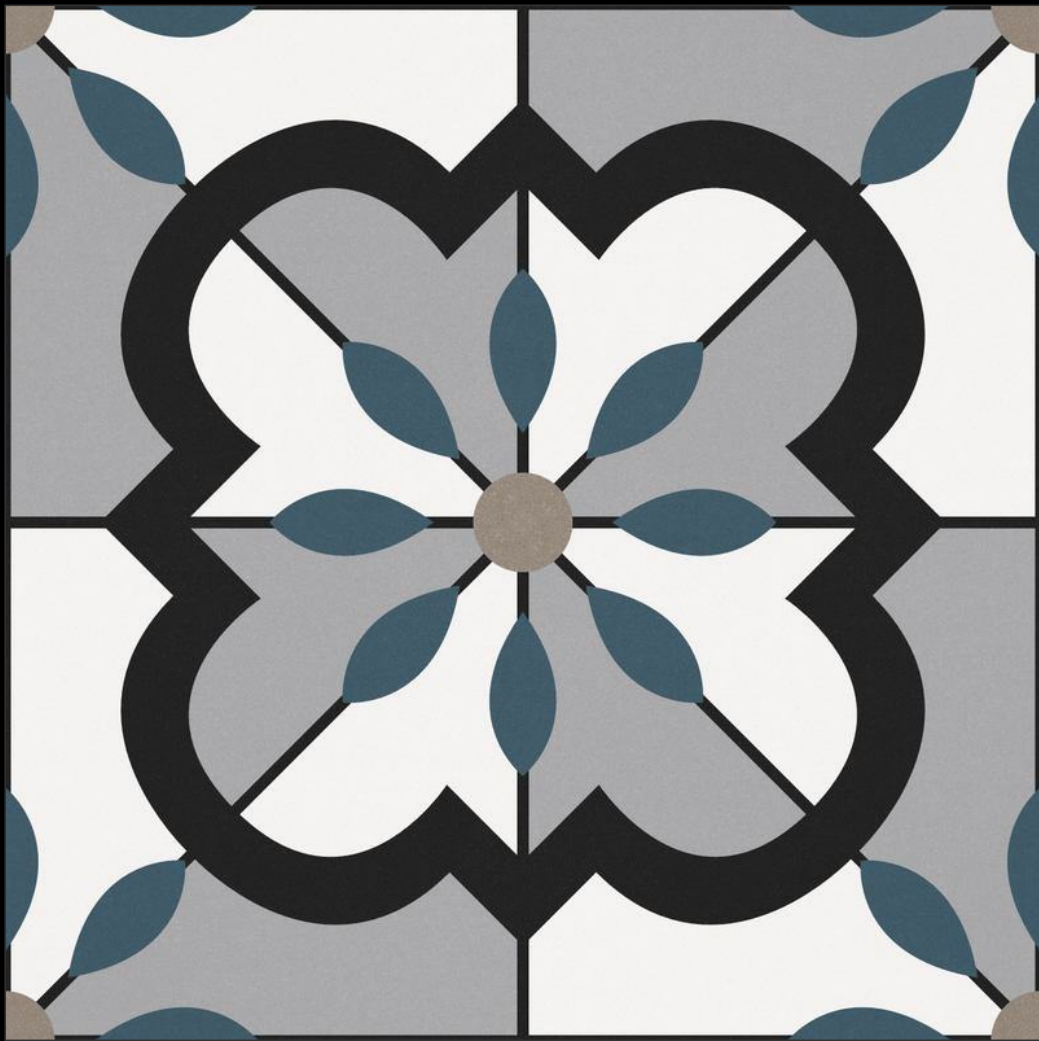

7034-LT

7034-LT