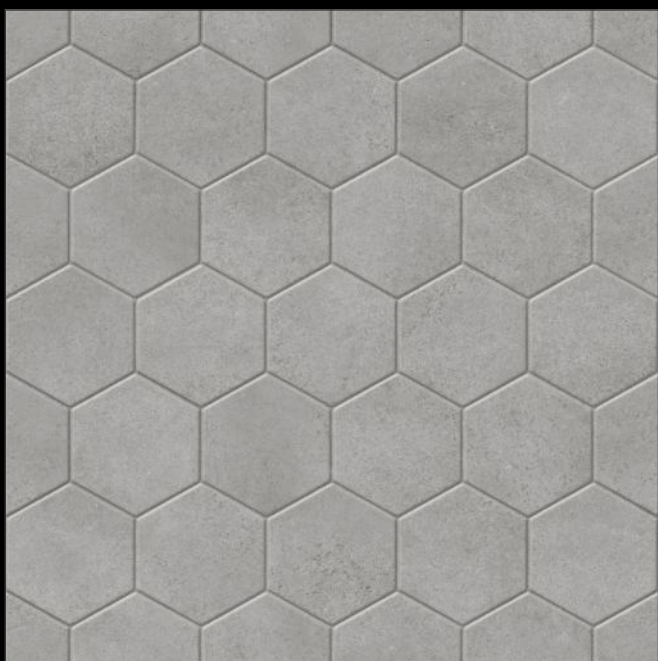

7024

— Size 600 x 600 mm   — Finish Matt   — Thickness 8.5 mm   — Random 1

DECORE
COLLECTION