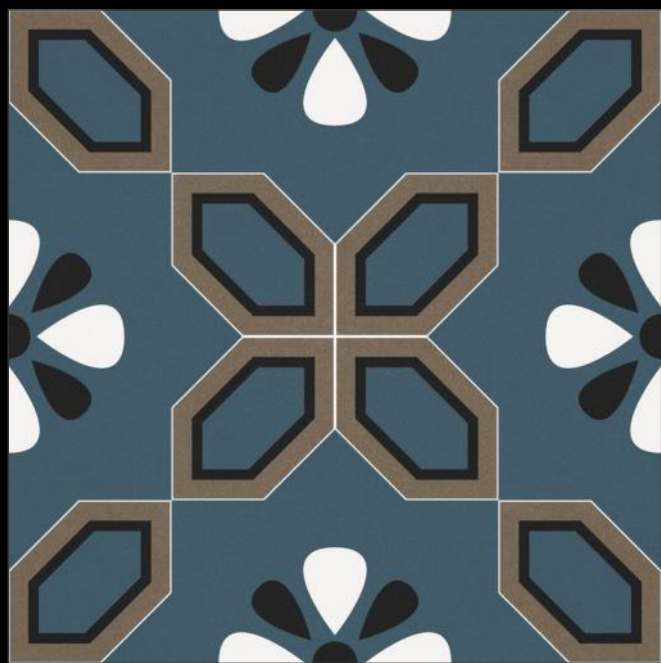

DECORE
COLLECTION