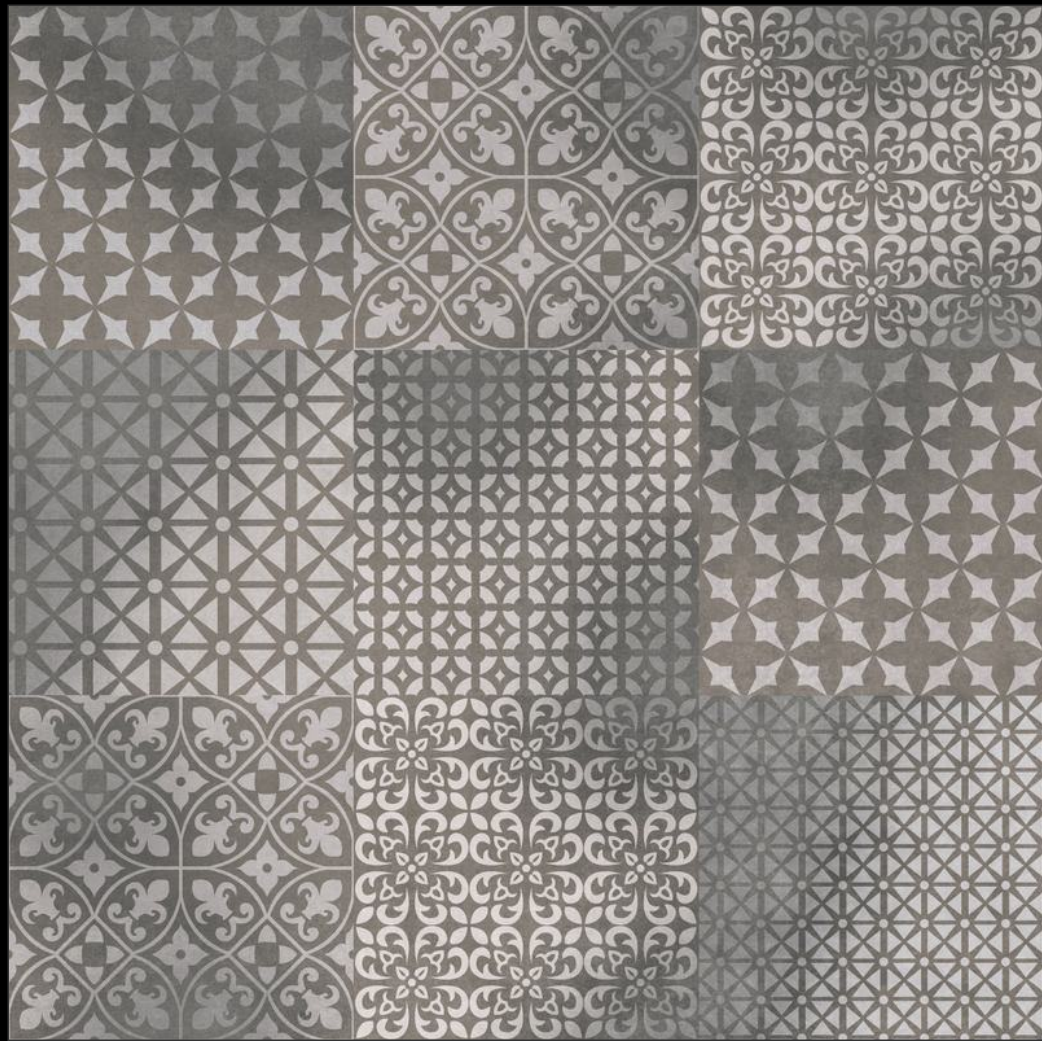

7022-DK

7022-LT

7023

— Size 600 x600 mm	— Finish Matt	— Thickness 8.5 mm	— Random 1