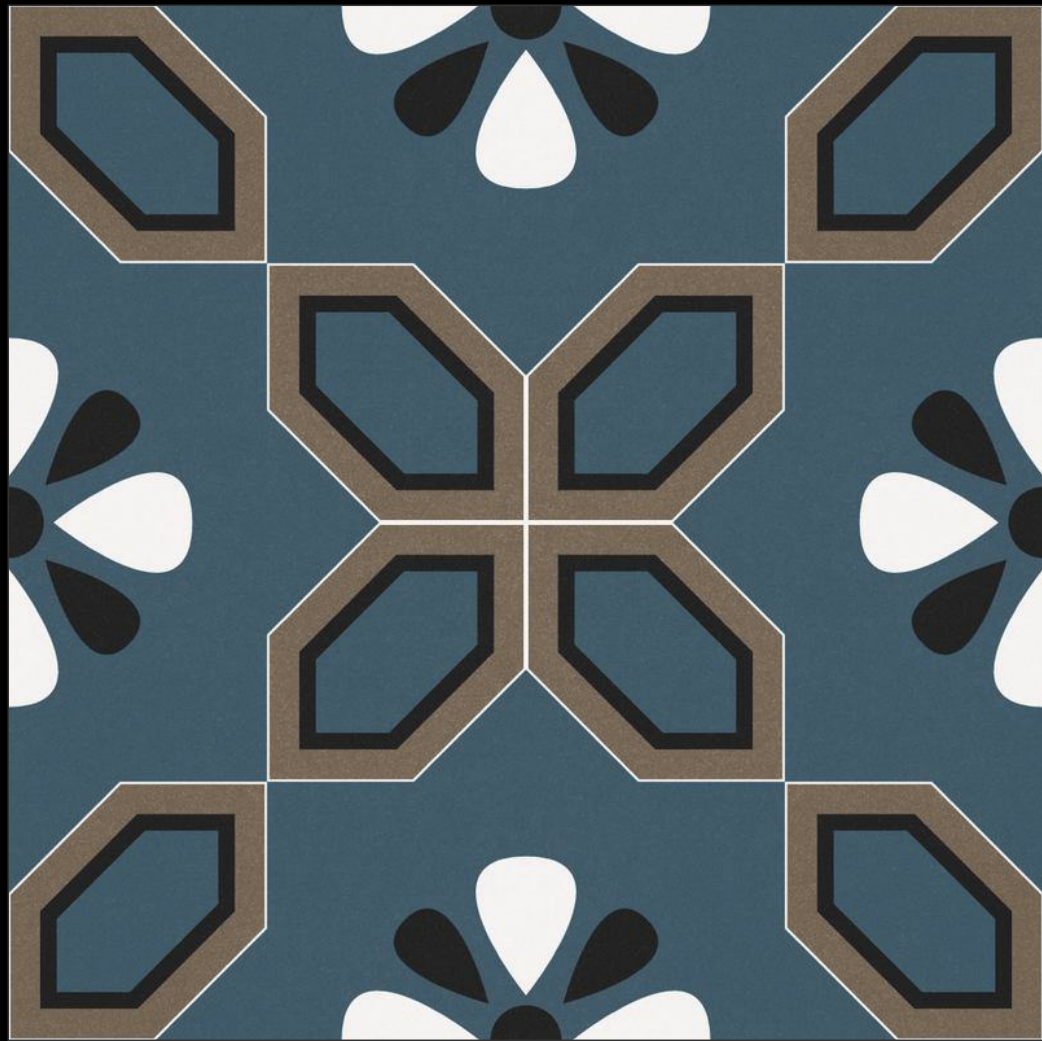

—
Size
600 x600 mm

—
Finish
Matt

—
Thickness
8.5 mm

—
Random
1

DECORE
COLLECTION

7012

—
Size
600 x600 mm

—
Finish
Matt