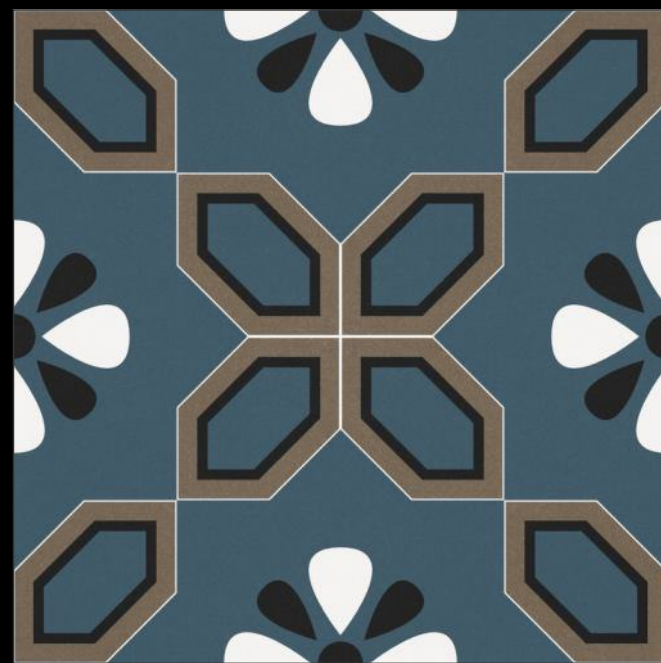

DECORE
COLLECTION