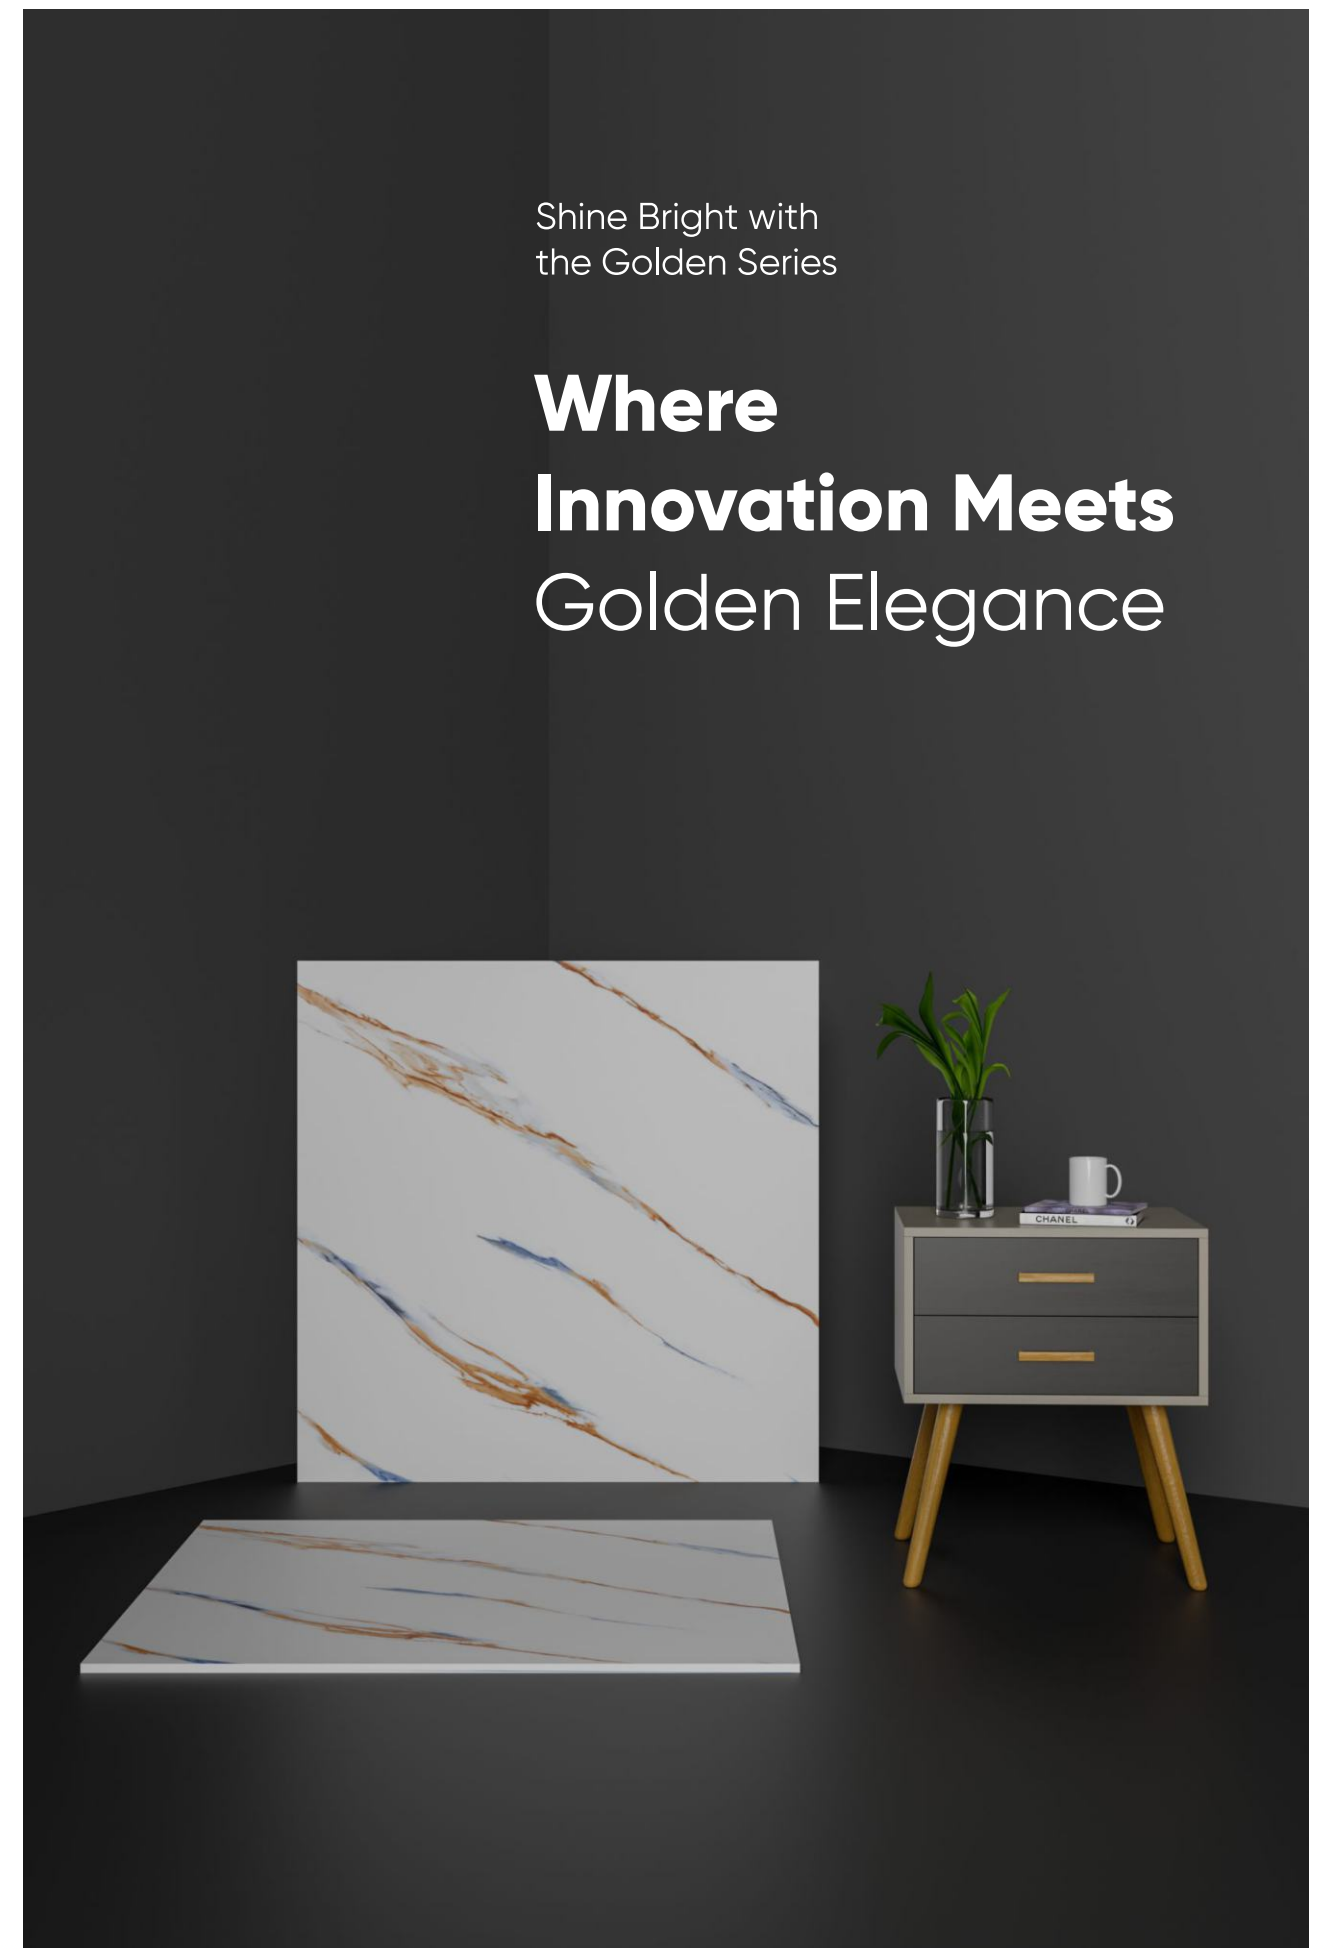

Unmatched Strength, Timeless Elegance

Crafted for perfection, our surfaces combine superior durability with sophisticated design to enhance any space. Engineered to withstand daily wear, they offer scratch resistance, ensuring a flawless look for years. With fire-resistant properties, they provide added safety, while their impact resistance guarantees lasting strength. Designed to combat the elements, they repel liquids and stains, making maintenance effortless. Their frost resistance ensures stability in extreme temperatures, while UV protection preserves color and texture, preventing fading over time. Whether for modern or classic interiors, our surfaces deliver reliability, elegance, and performance—built to endure, designed to inspire.

Features

- Absorb Off Odours
- Temperature Resistance
- Chemical Resistance
- UV Resistance
- Freeze Resistance
- Fire Resistance
- Highly Compact Material
- Heating Sun Resistance
- Hypoallergenic
- Various Sizes
- Scratch Resistance
- Pure Hygiene Surface

Application

- Interiors
- Public Street
- Driveways
- Dinner Café
- Wellness
- Bathroom Area
- Offices

Shine Bright with
the Golden Series

Where Innovation Meets Golden Elegance