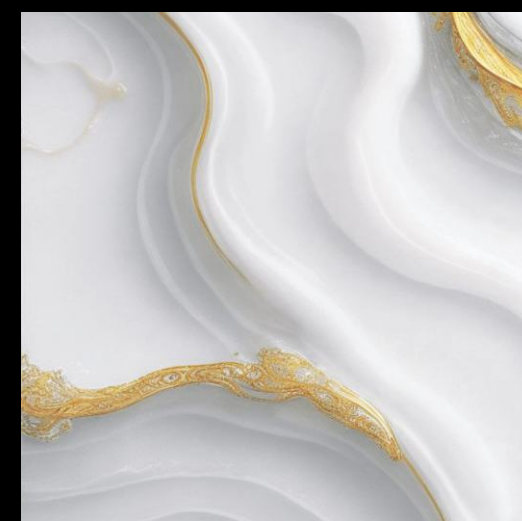

3160

—
Size
600 x600 mm

—
Finish
Matt

—
Thickness
8.5 mm

—
Random
1