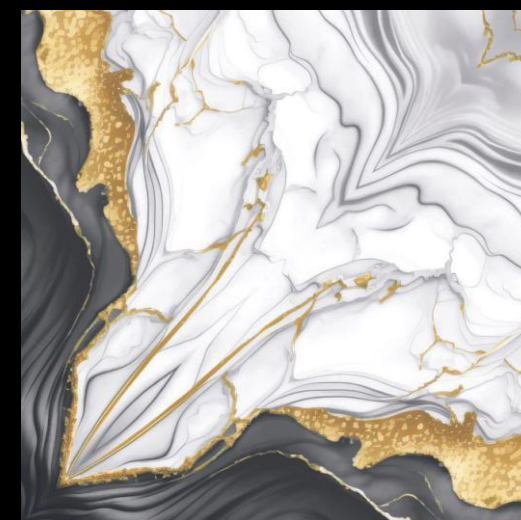

3171

—	—	—	—
Size	Finish	Thickness	Random
600 x600 mm	Matt	8.5 mm	1