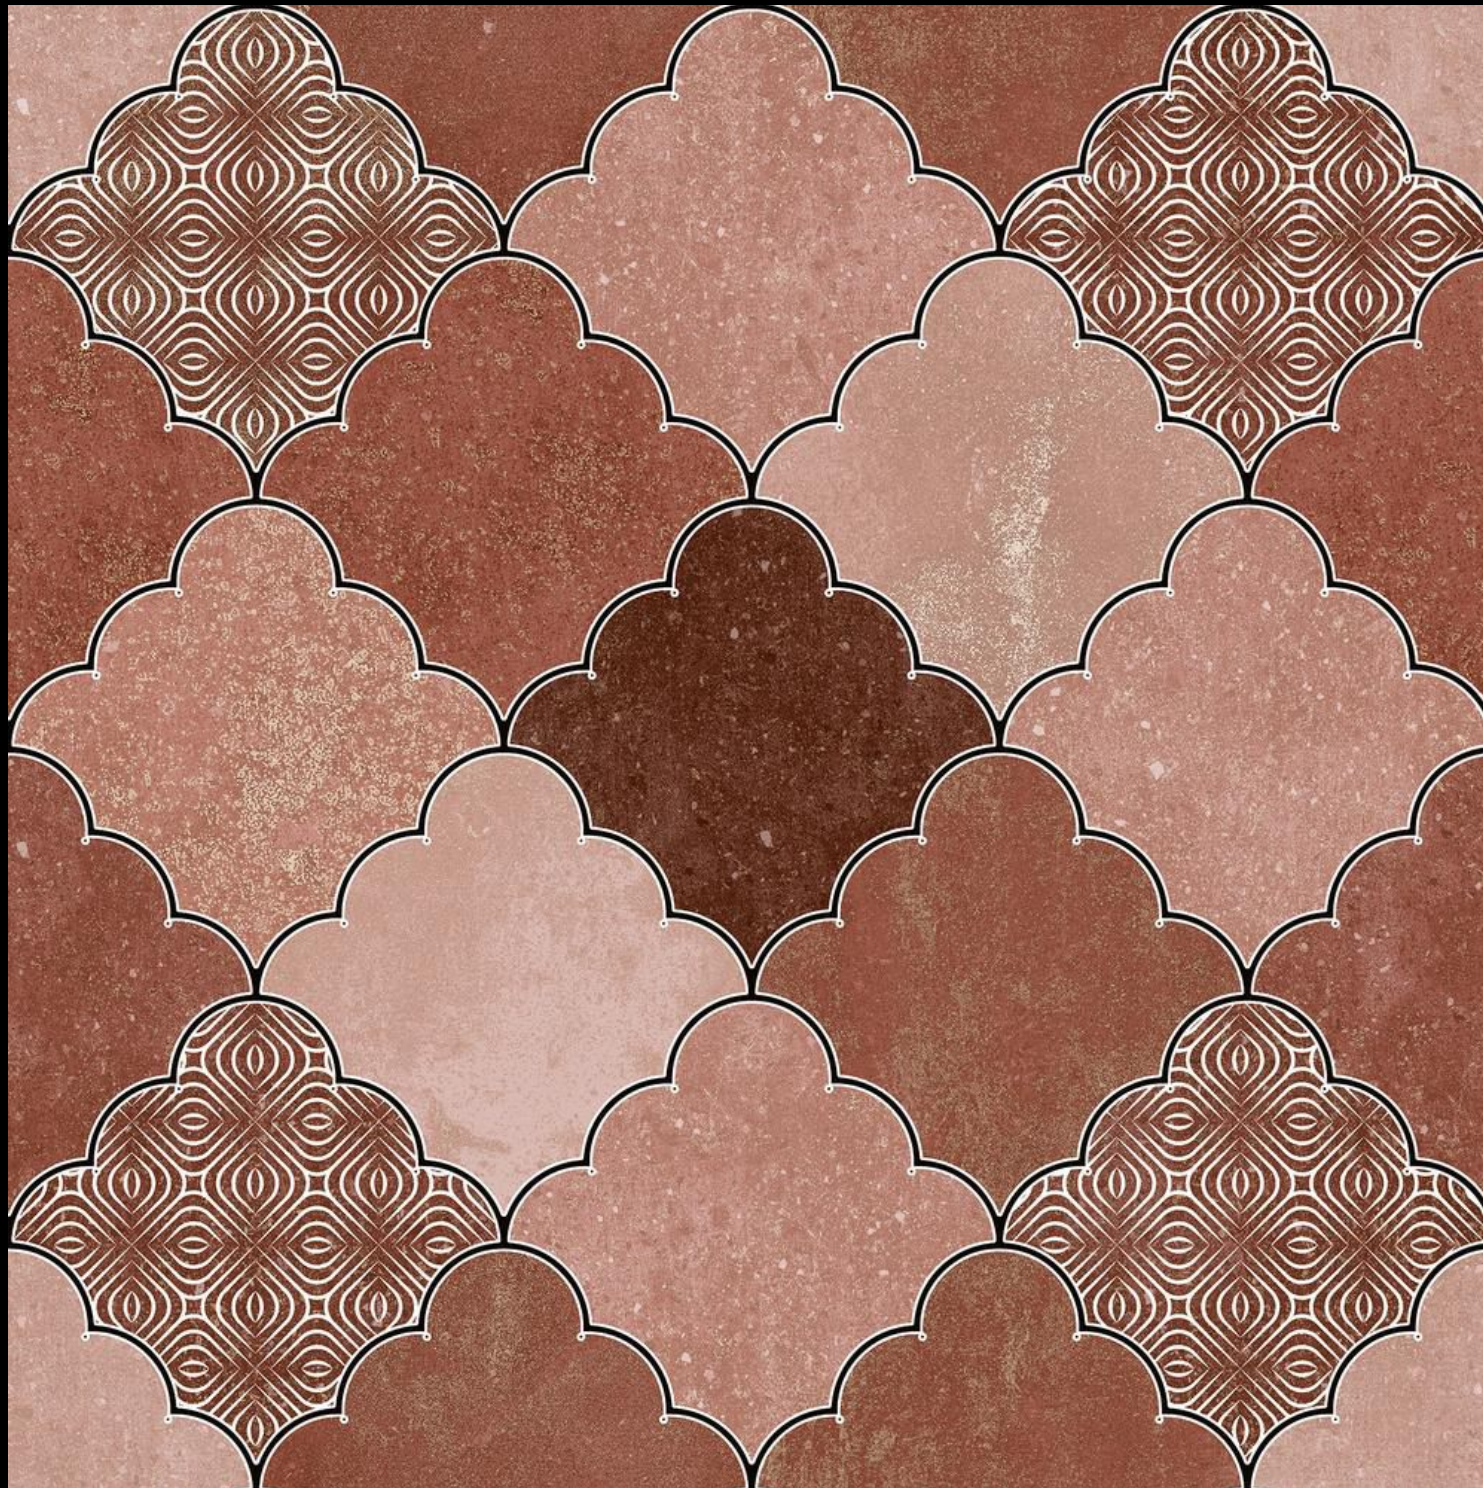

spectrum
SERIES