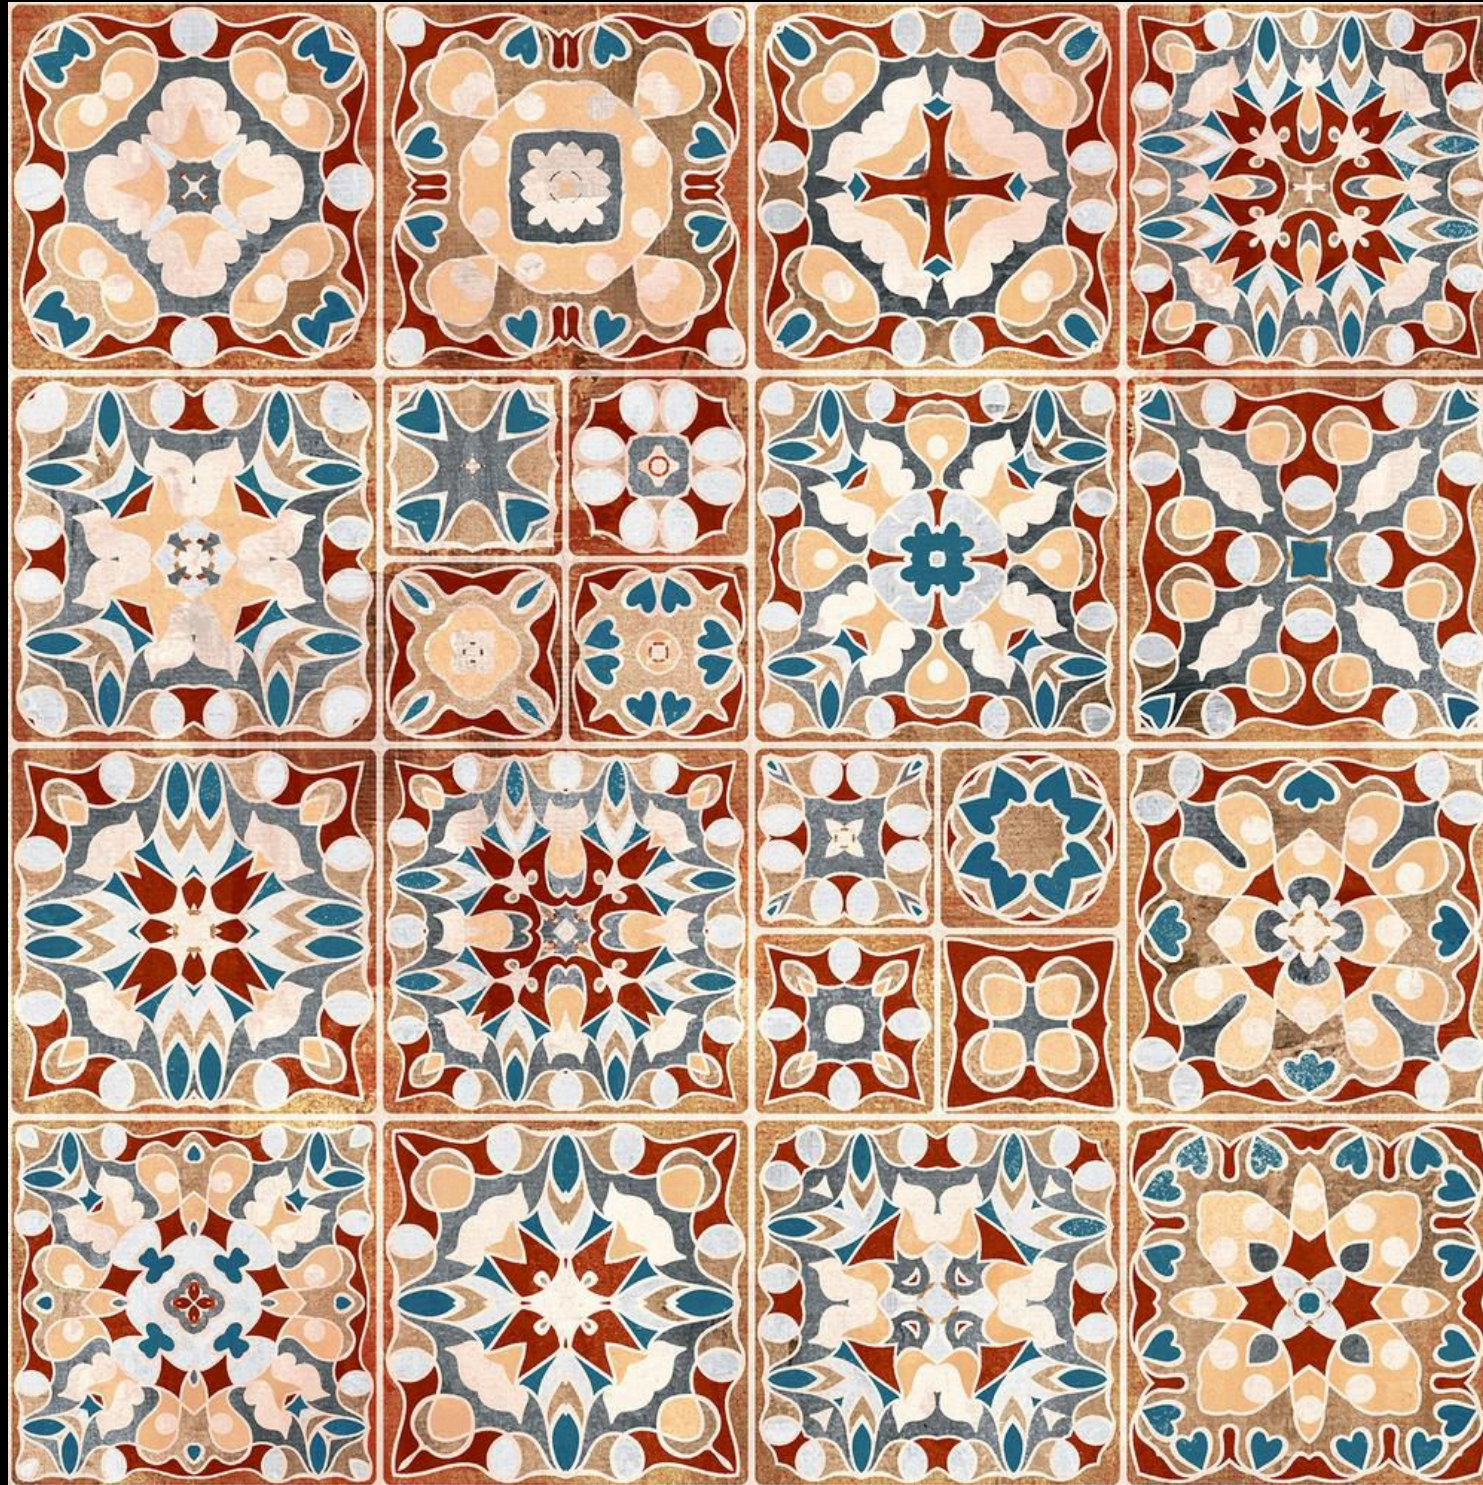

spectrum
S E R I E S