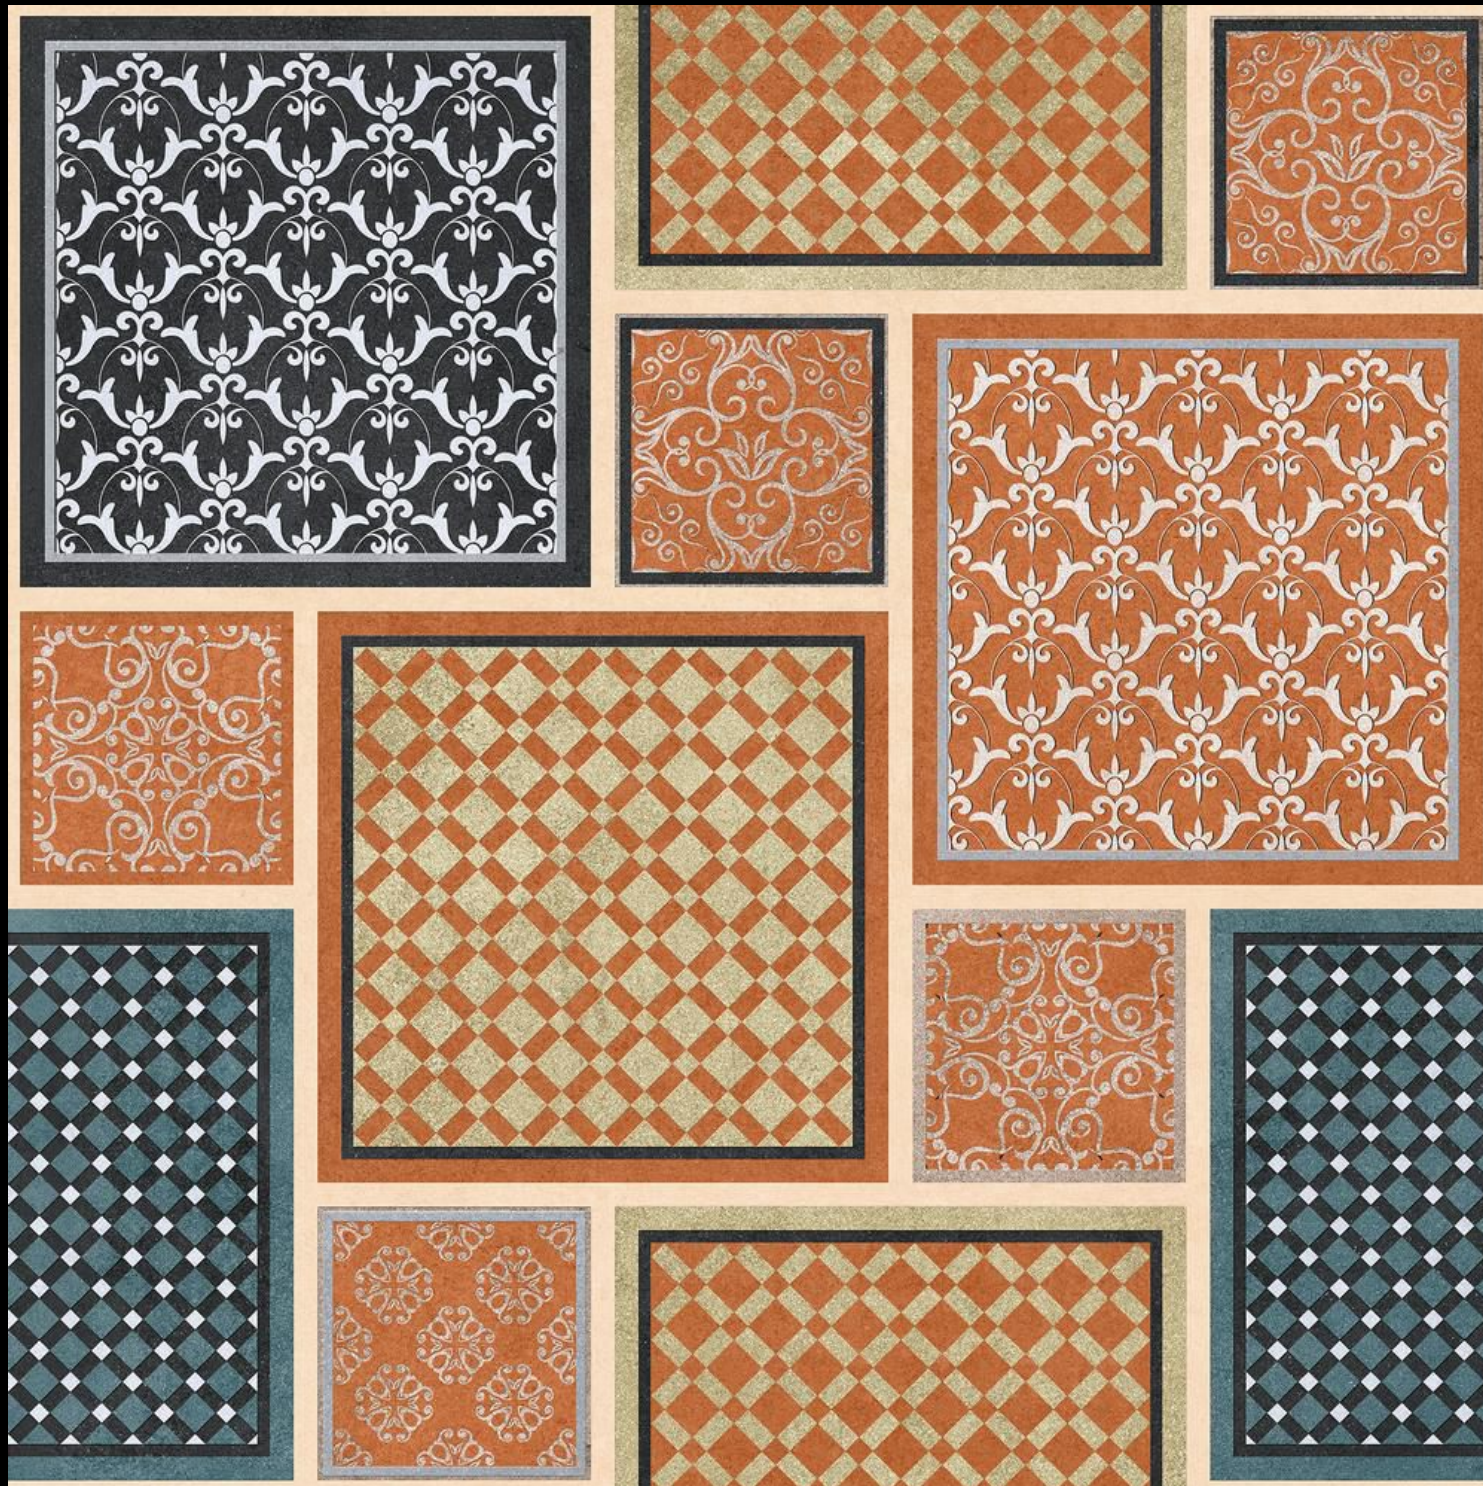

HL-1

28015

—	—	—	—
Size	Finish	Thickness	Random
600x600 mm	Carving	8.5 mm	1

LT

DK