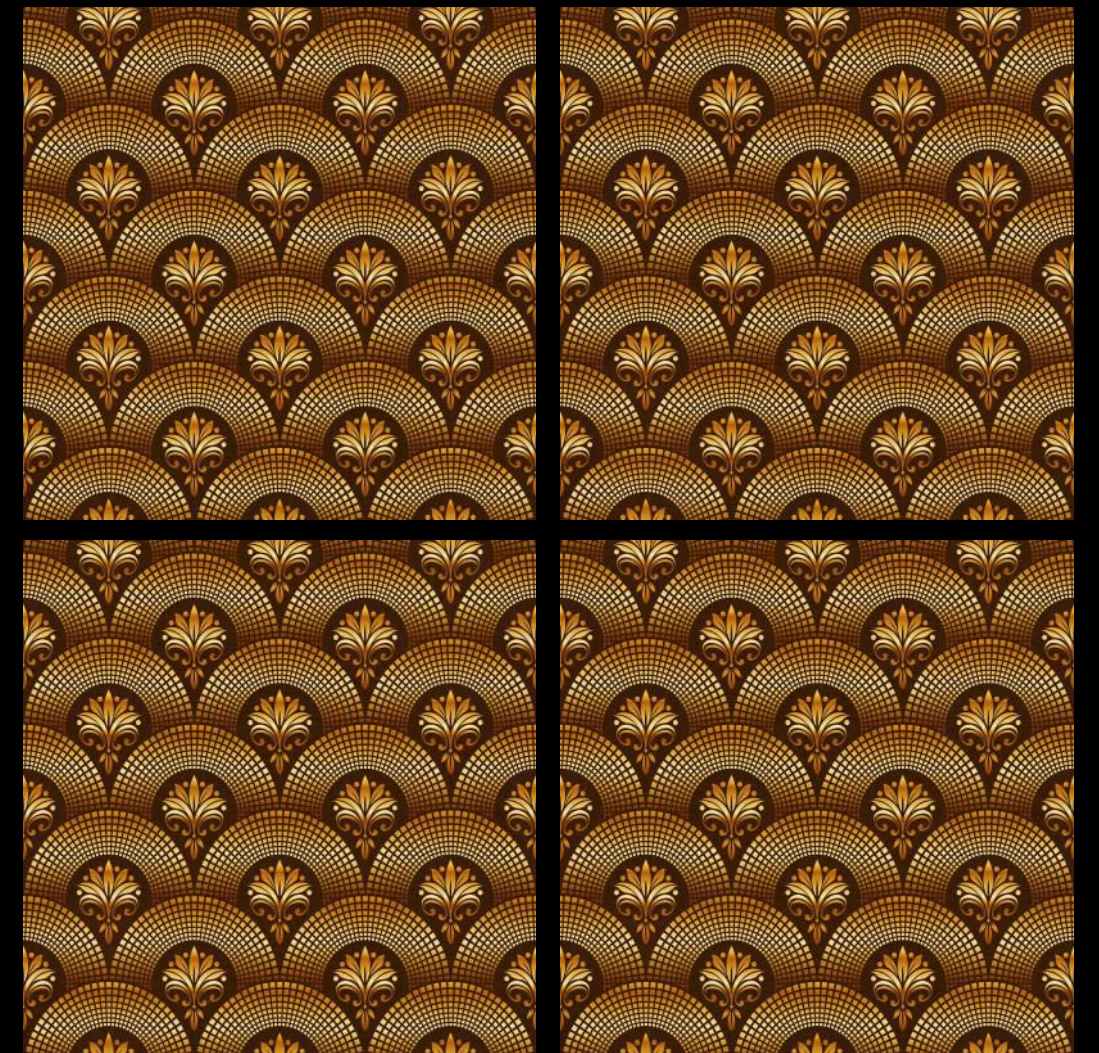

28018

— Size	— Finish	— Thickness	— Random
600x600 mm	Carving	8.5 mm	1