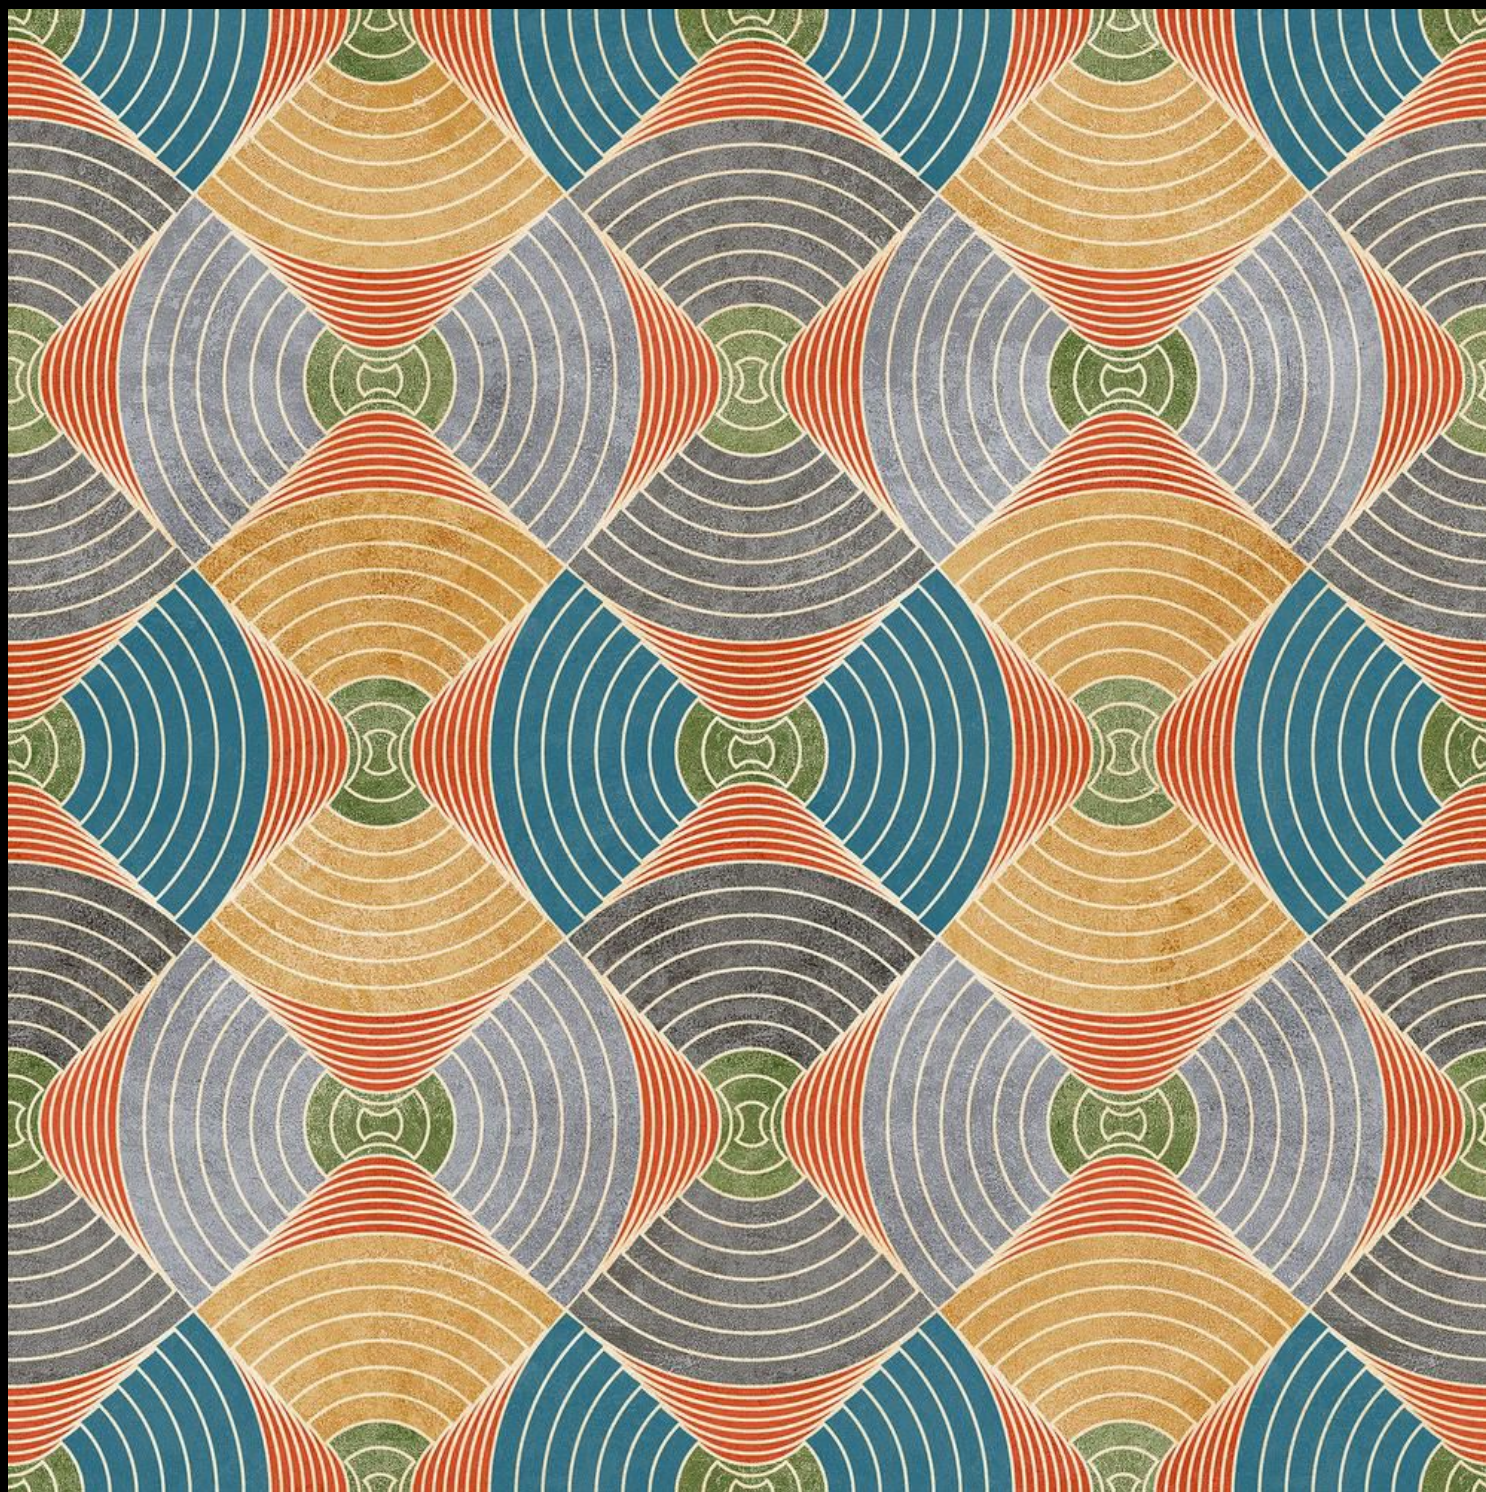

spectrum
SERIES