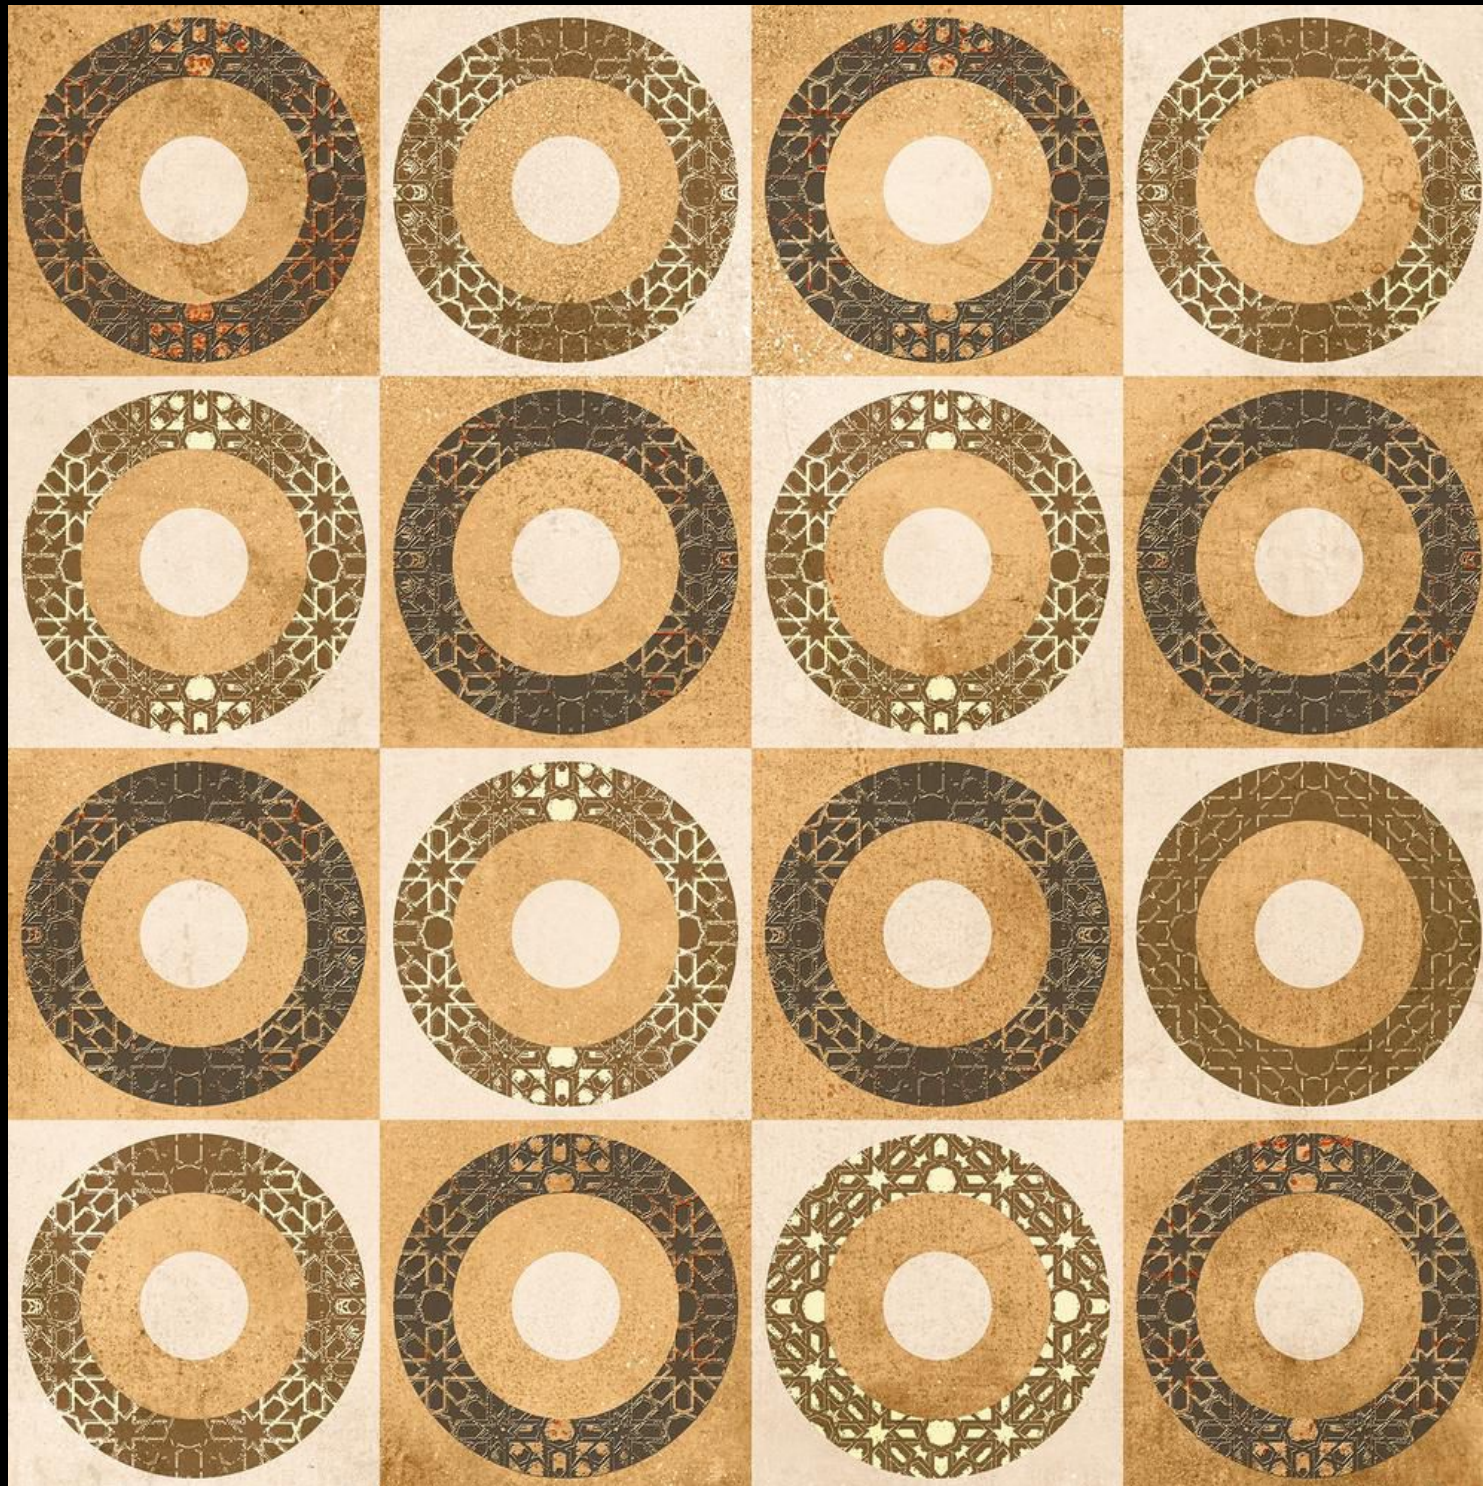

spectrum
SERIES