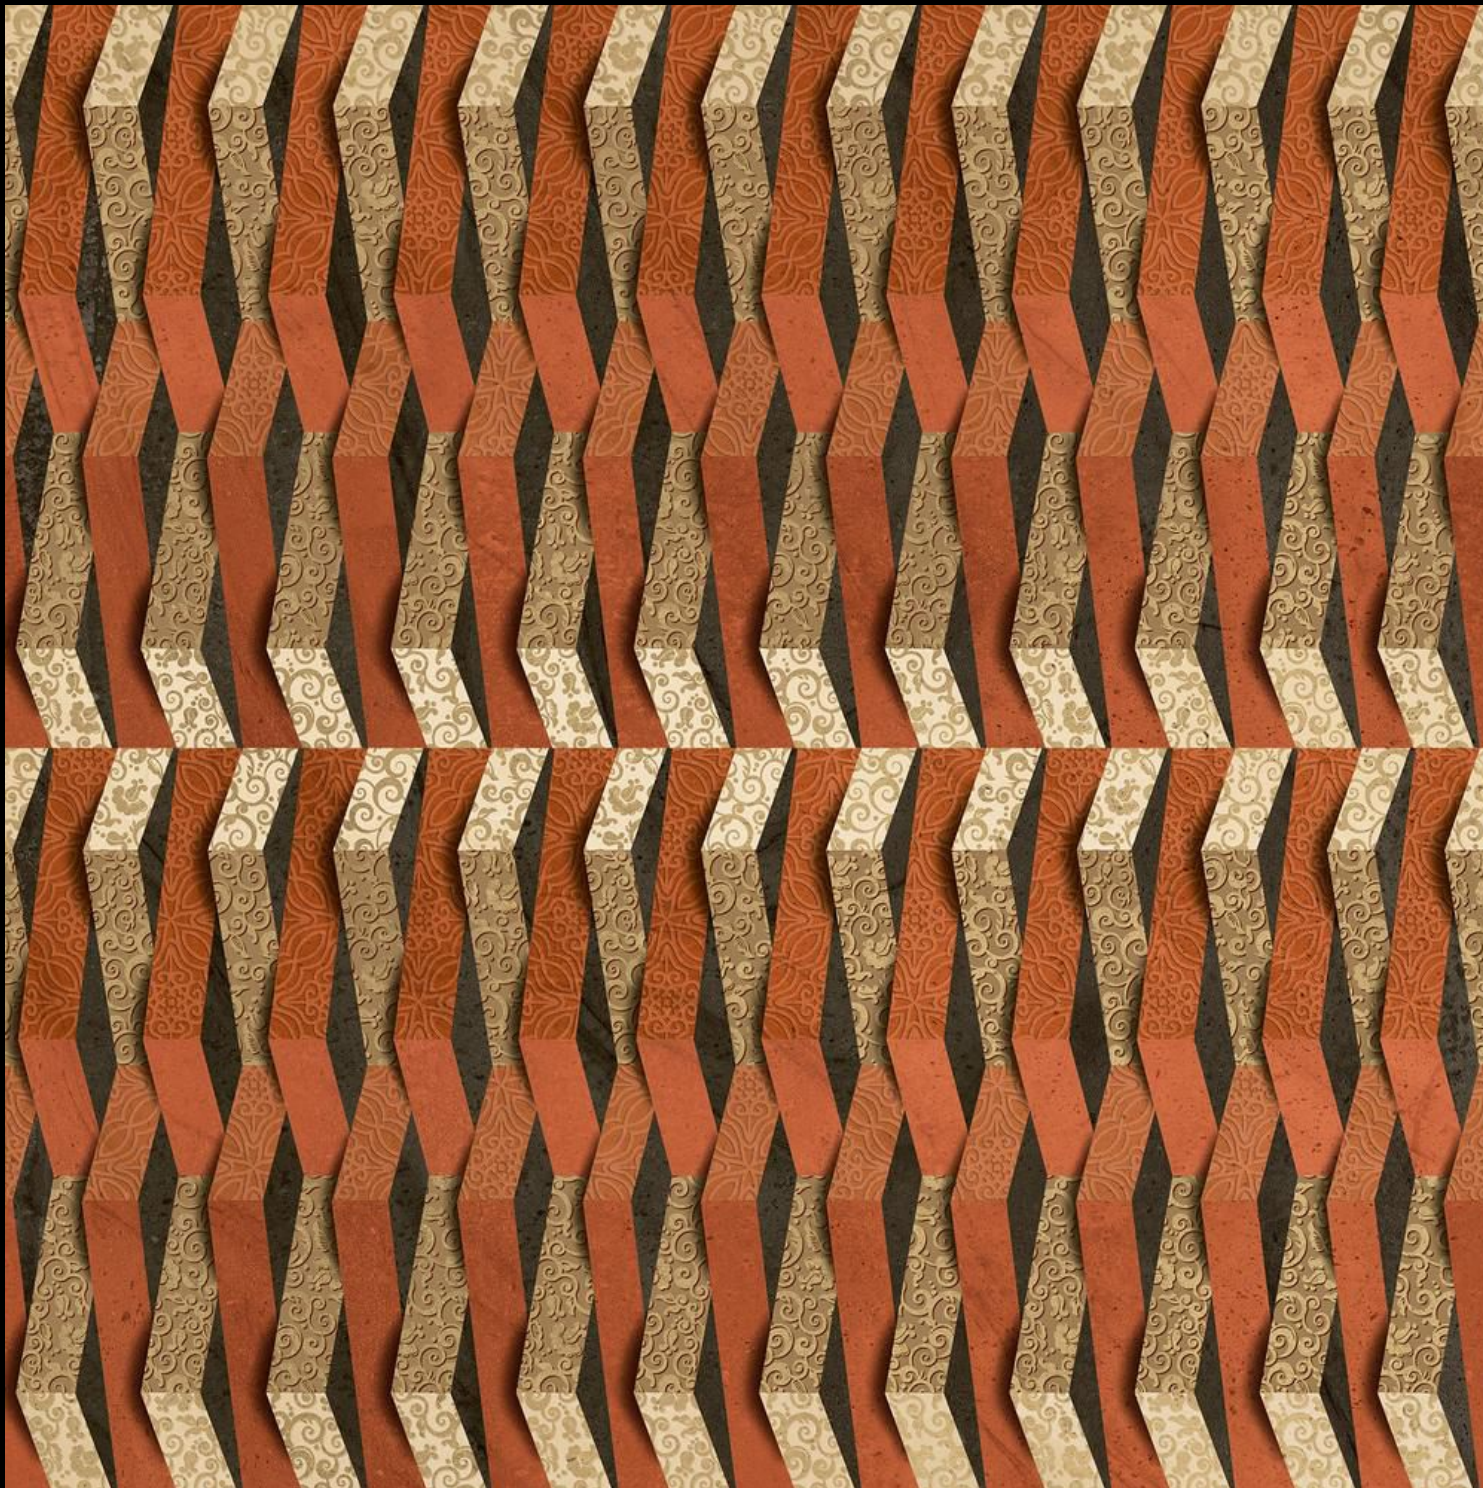

spectrum
SERIES

HL-2