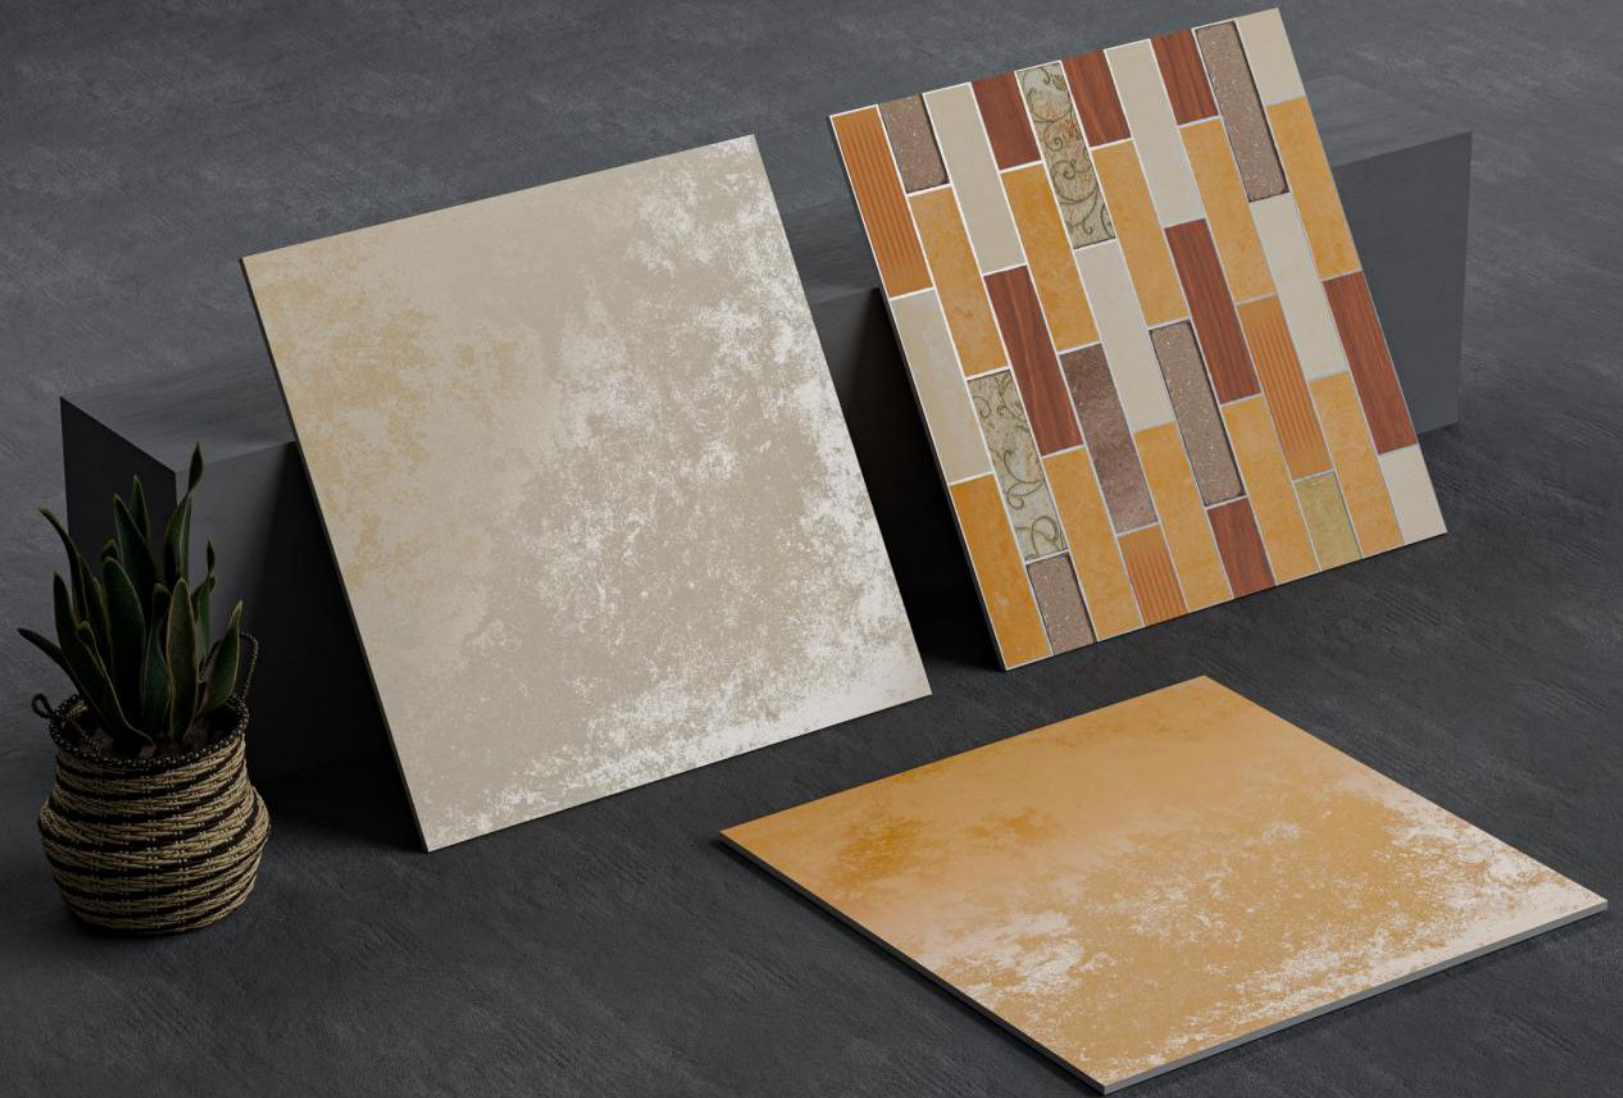

spectrum
SERIES

**Every Curve Tells
a Natural Tale**

CATALOGUE 2025
EDITION

Where Every Shade
Tells a Story

spectrum
SERIES

REDEFINING SURFACES

with a
Spectrum of Style

Redefining Surfaces with a Spectrum of Style means more than just enhancing interiors – it's about transforming every surface into a bold statement of character, creativity, and class. From vibrant hues to subtle tones, from sleek textures to intricate patterns, this spectrum offers endless possibilities that breathe new life into spaces. It celebrates individuality, pushes the boundaries of design, and elevates everyday environments into extraordinary experiences. Whether it's a modern minimal look or an expressive artistic vibe, this approach reimagines what surfaces can be – stylish, smart, and stunning at every glance.

600X 600MM

Exclusive Size

Discover
the elegance of
every shade

spectrum
SERIES

Colors that speak.
Surfaces that shine

spectrum
SERIES

From soft pastels
to bold finishes,
Spectrum has it all.

From soft pastels to bold finishes, Spectrum has it all—offering a stunning range of surfaces that cater to every aesthetic. Whether you're drawn to the gentle elegance of muted tones or the dramatic impact of vibrant colors, Spectrum tiles bring versatility, charm, and sophistication to any space. Each piece is crafted to elevate interiors with a perfect blend of style and substance, making every wall or floor a canvas of expression.