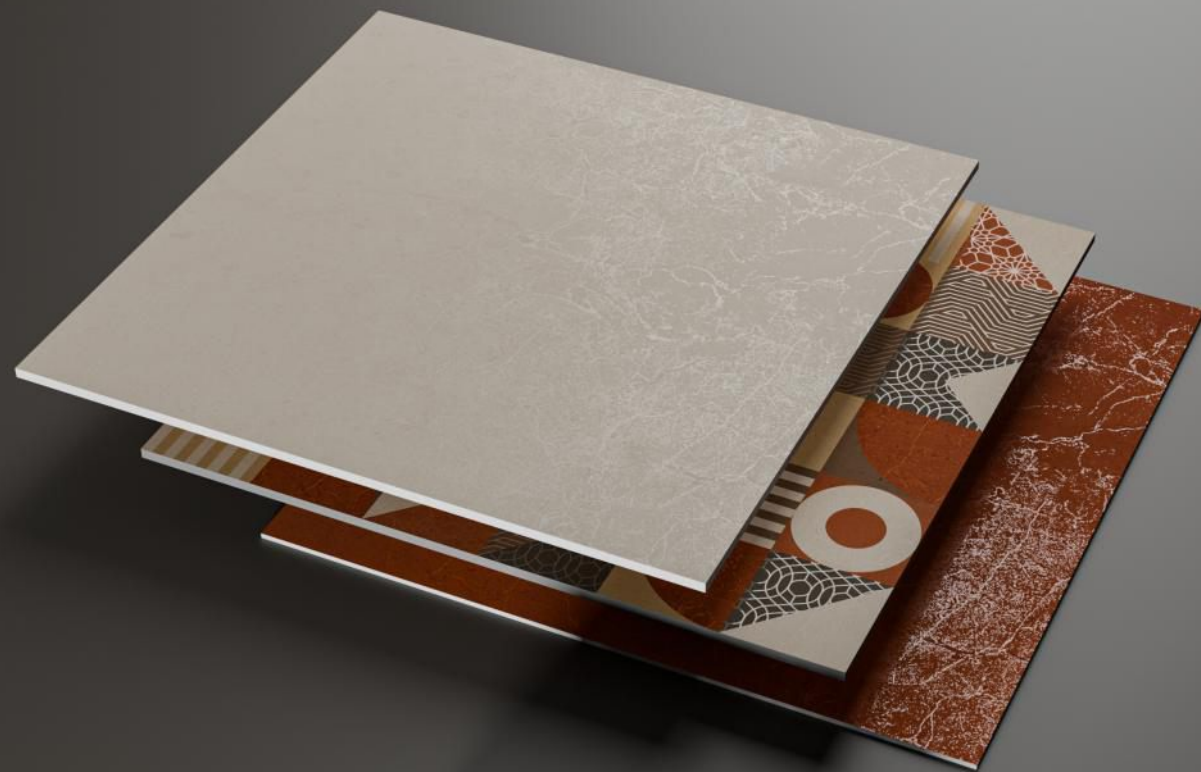

spectrum
SERIES

**Every Curve Tells
a Natural Tale**

CATALOGUE 2025
EDITION

Where Every Shade
Tells a Story

spectrum
SERIES

REDEFINING SURFACES

with a
Spectrum of Style

Redefining Surfaces with a Spectrum of Style means more than just enhancing interiors – it's about transforming every surface into a bold statement of character, creativity, and class. From vibrant hues to subtle tones, from sleek textures to intricate patterns, this spectrum offers endless possibilities that breathe new life into spaces. It celebrates individuality, pushes the boundaries of design, and elevates everyday environments into extraordinary experiences. Whether it's a modern minimal look or an expressive artistic vibe, this approach reimagines what surfaces can be – stylish, smart, and stunning at every glance.

600X 600MM

Exclusive Size

Discover
the elegance of
every shade

spectrum
SERIES

Colors that speak.
Surfaces that shine

spectrum
SERIES

From soft pastels
to bold finishes,
Spectrum has it all.

From soft pastels to bold finishes, Spectrum has it all—offering a stunning range of surfaces that cater to every aesthetic. Whether you're drawn to the gentle elegance of muted tones or the dramatic impact of vibrant colors, Spectrum tiles bring versatility, charm, and sophistication to any space. Each piece is crafted to elevate interiors with a perfect blend of style and substance, making every wall or floor a canvas of expression.