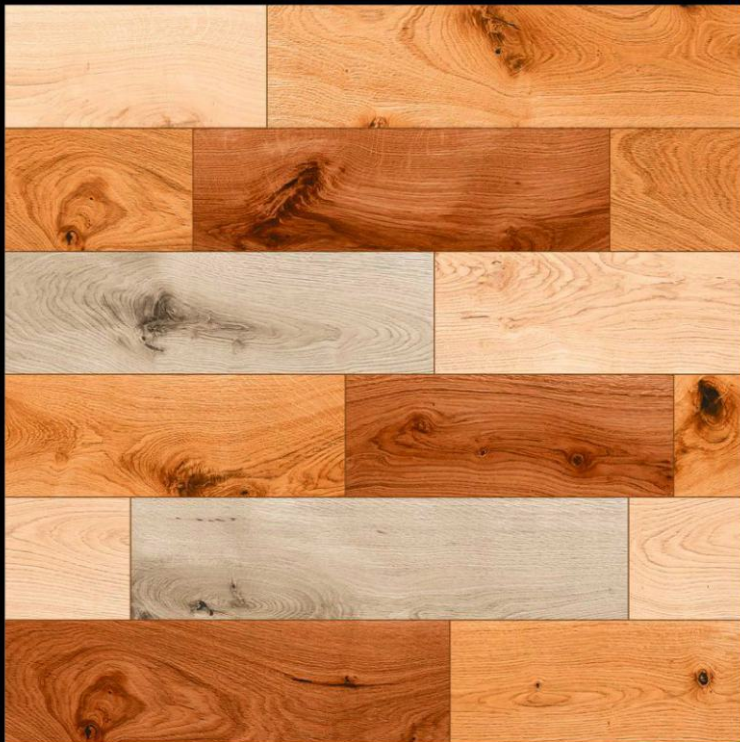

SUGAR
COLLECTION