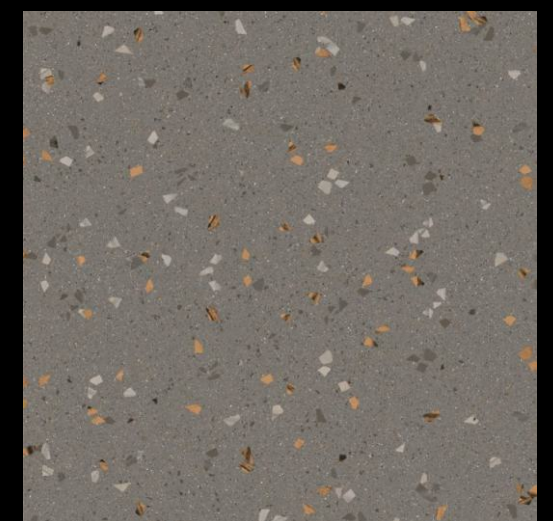

6003

— Size	— Finish	— Thickness	— Random
600 x600 mm	Matt	8.5 mm	1