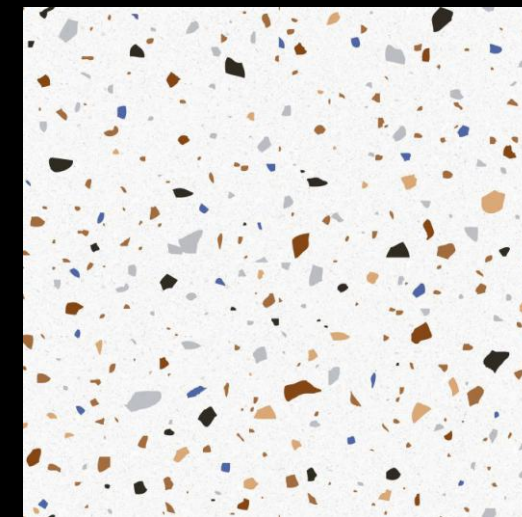

6030

—	—	—	—
Size	Finish	Thickness	Random
600 x600 mm	Matt	8.5 mm	1