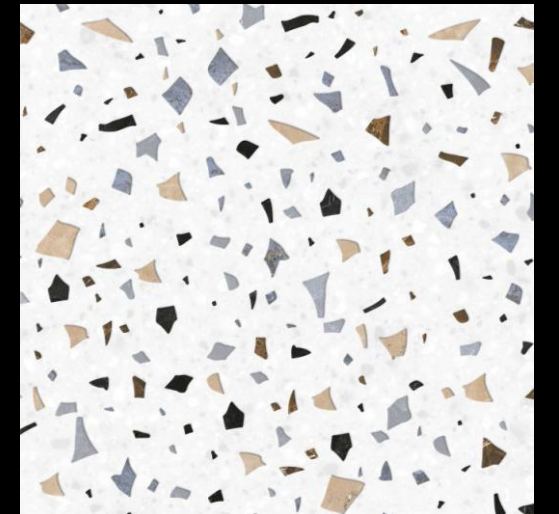

6021

—	—	—	—
Size	Finish	Thickness	Random
600 x600 mm	Matt	8.5 mm	1