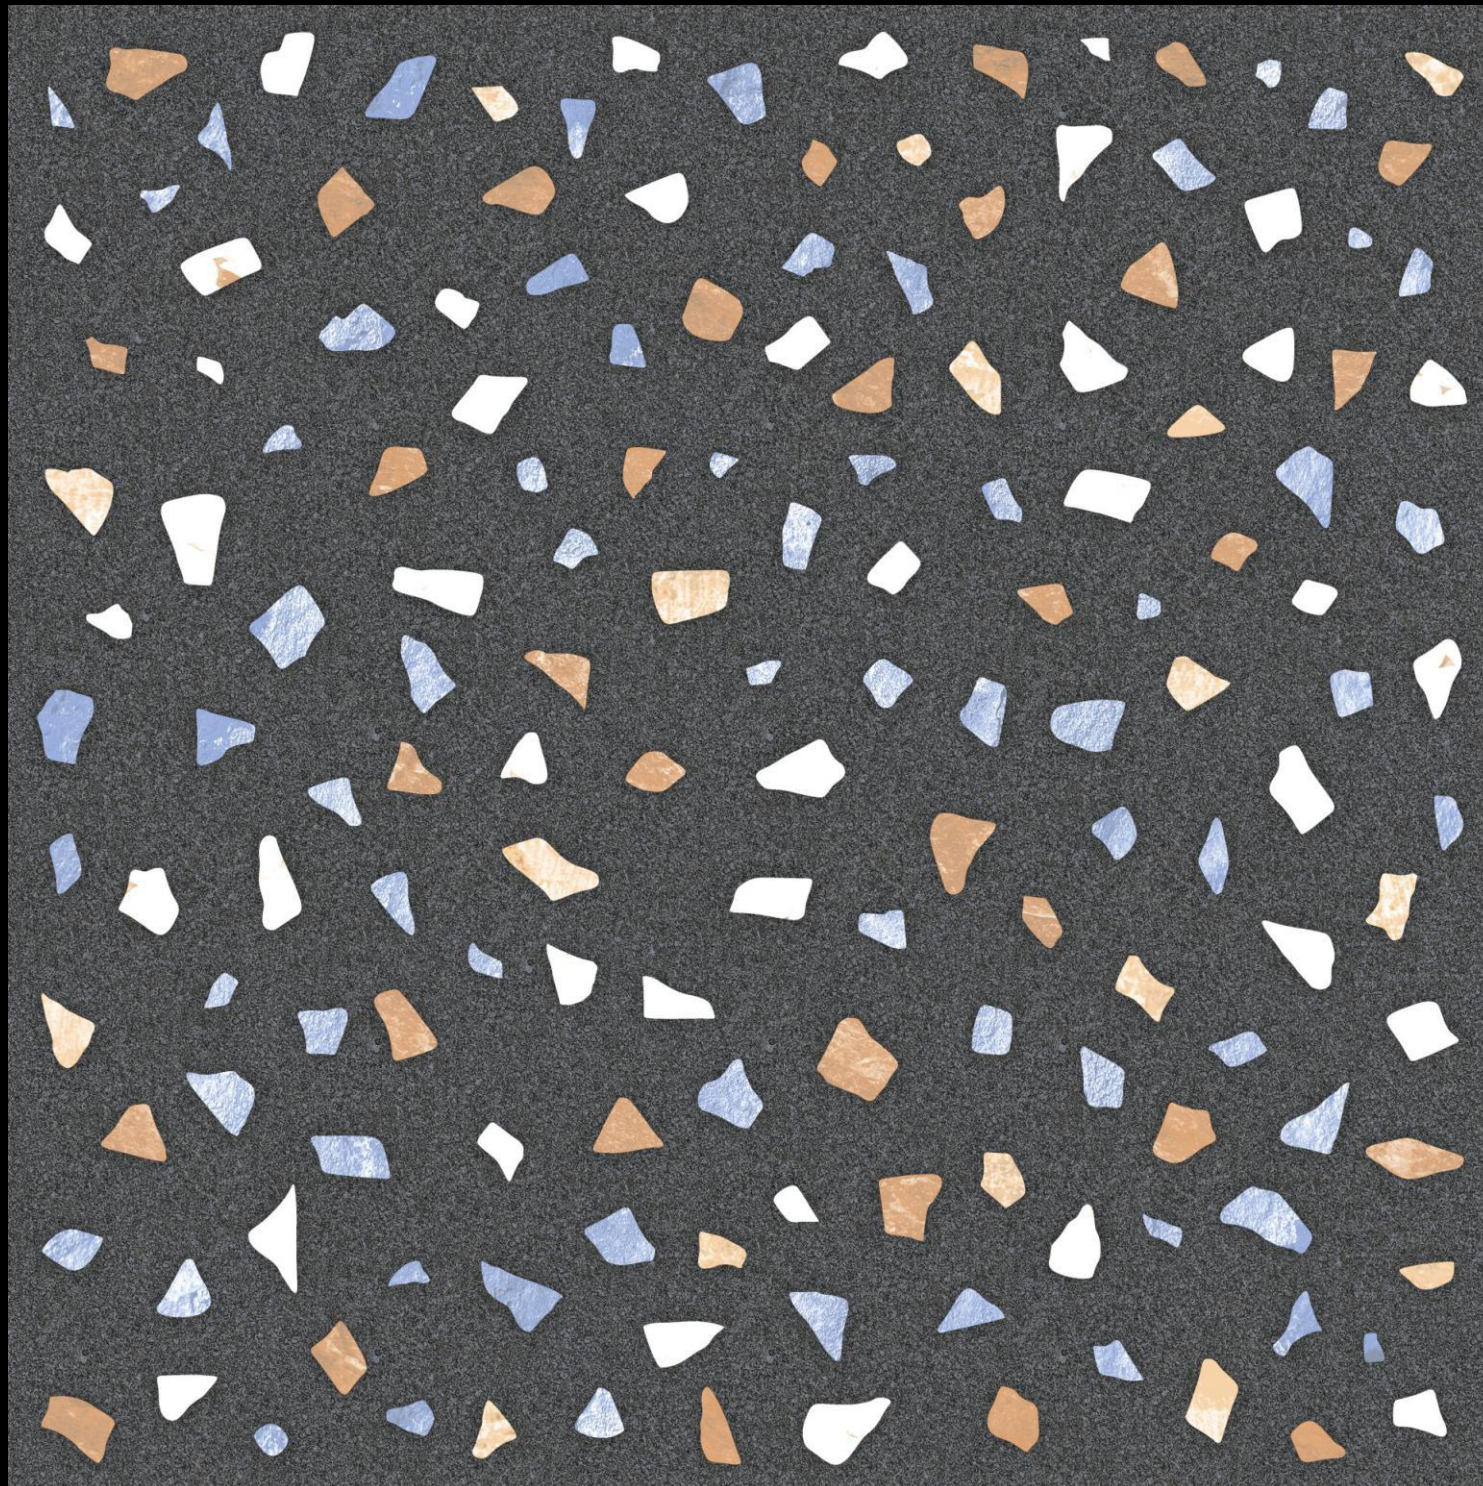

TERRAZO & MORCCON
COLLECTION