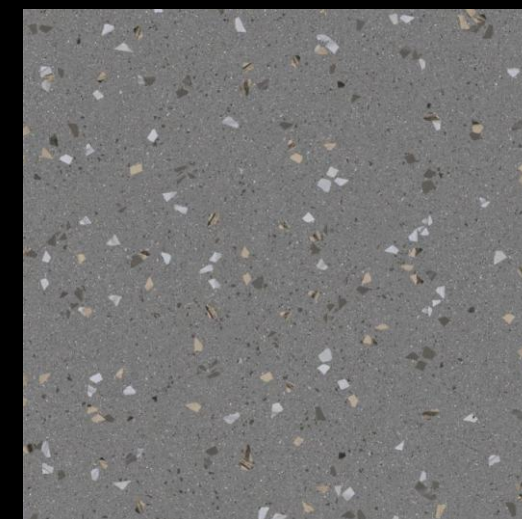

6006

— Size	— Finish	— Thickness	— Random
600 x600 mm	Matt	8.5 mm	1