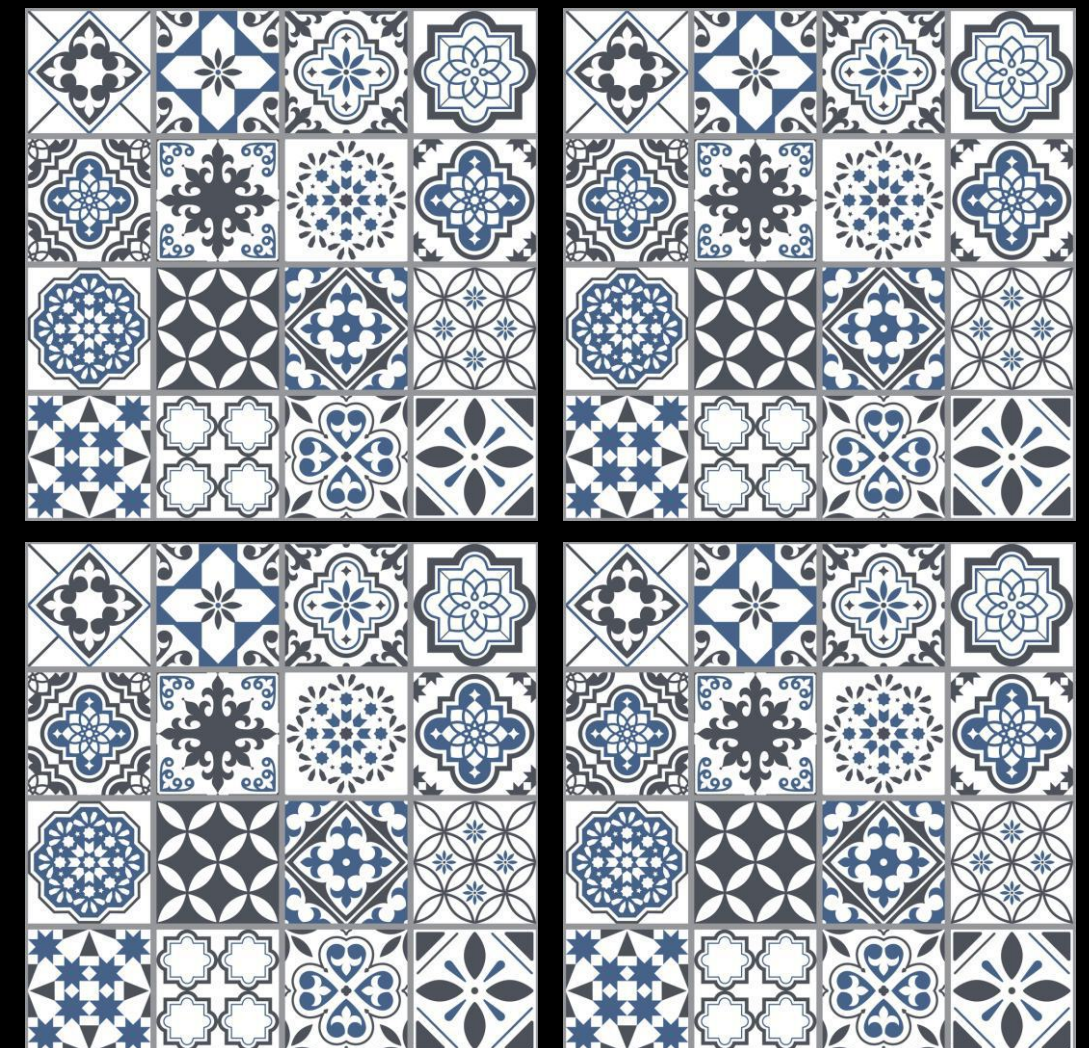

6531

Size	Finish	Thickness	Random
600 x600 mm	Matt	8.5 mm	1