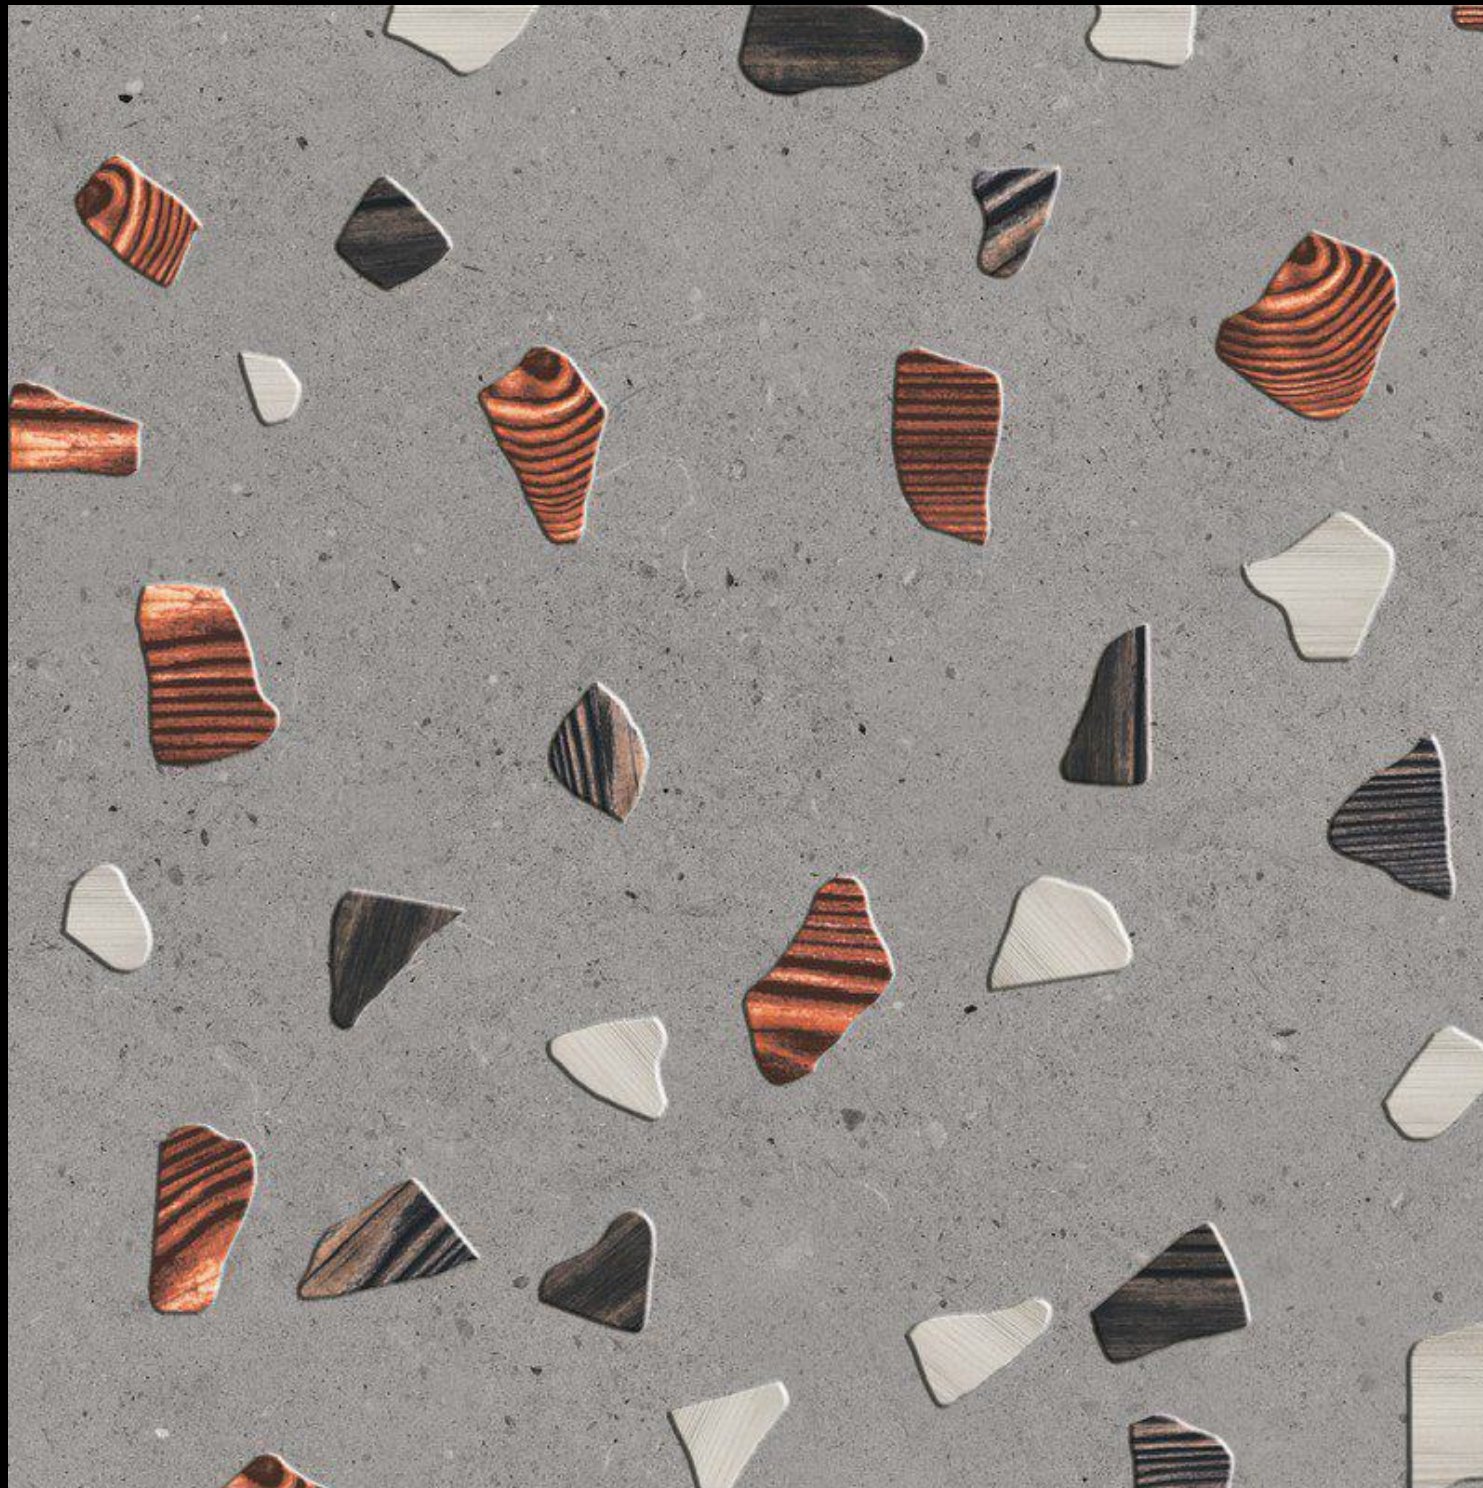

TERRAZO & MORCCON
COLLECTION