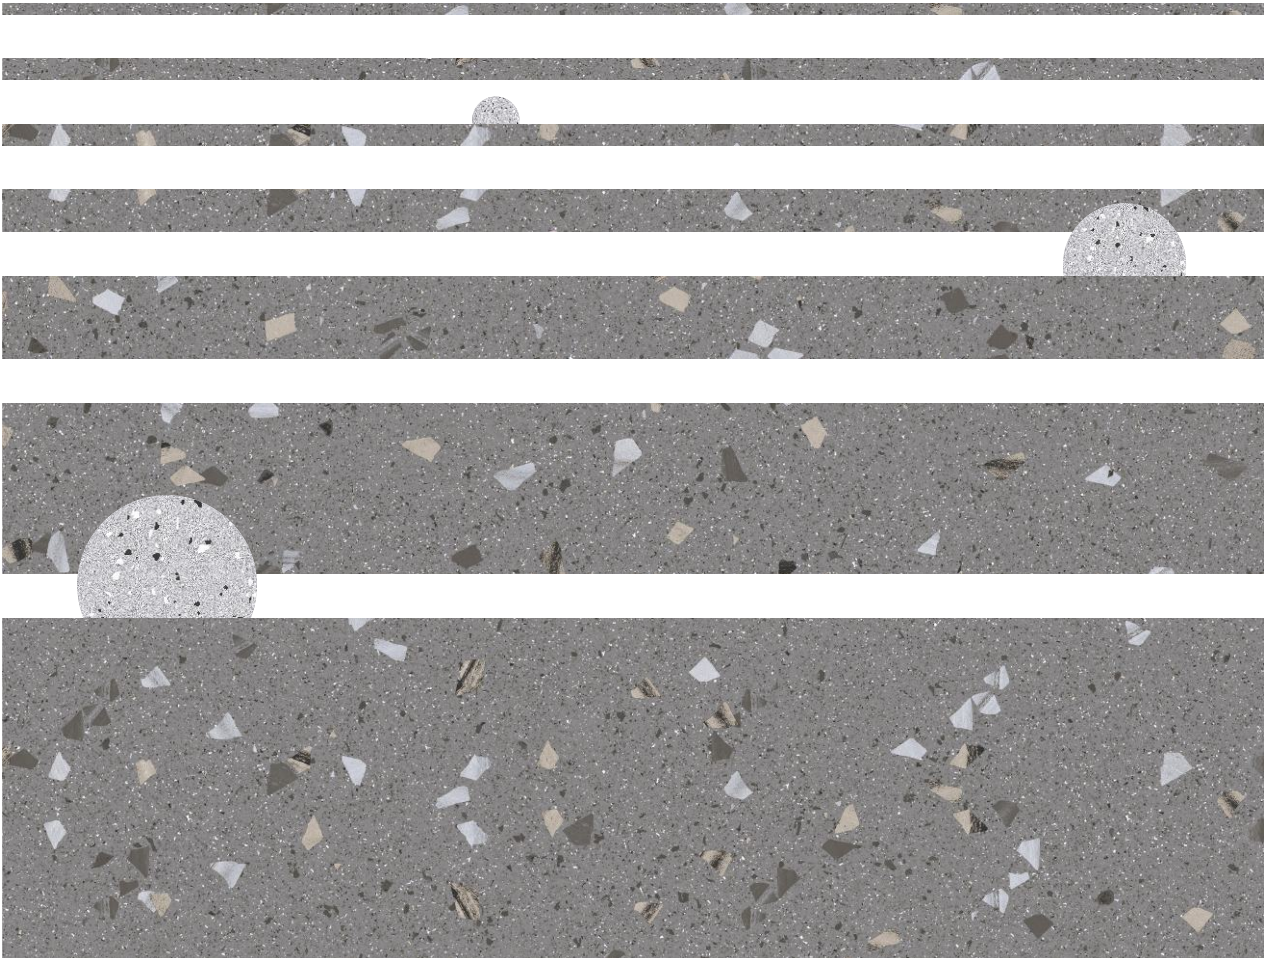

The Art of
CULTURE IN EVERY PIECE.

CATALOGUE 2025
EDITION

TERRAZO & MORCCON
COLLECTION