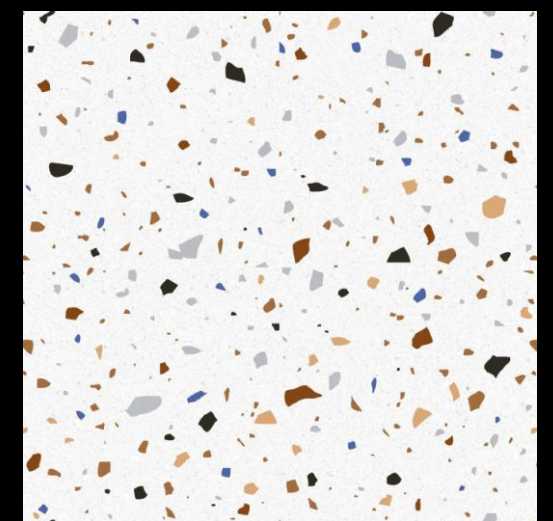

6030

—	—	—	—
Size	Finish	Thickness	Random
600 x600 mm	Matt	8.5 mm	1