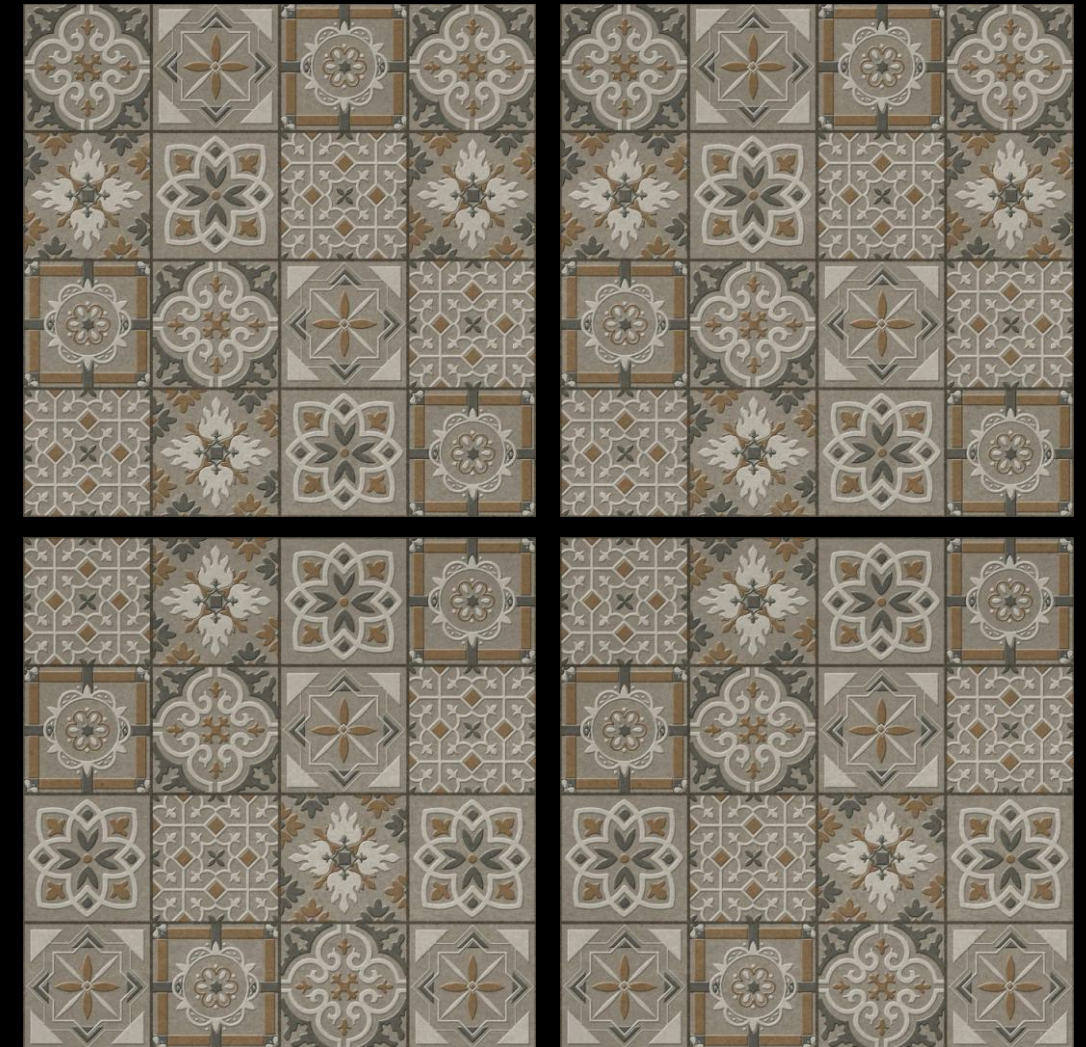

6504

— Size	— Finish	— Thickness	— Random
600 x600 mm	Matt	8.5 mm	2