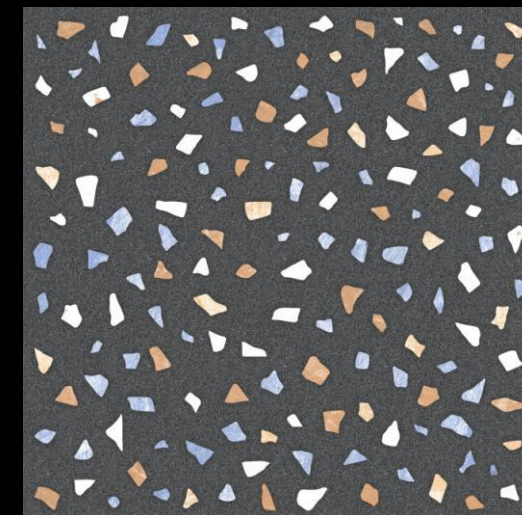

6028

— Size 600 x600 mm	— Finish Matt	— Thickness 8.5 mm	— Random 1