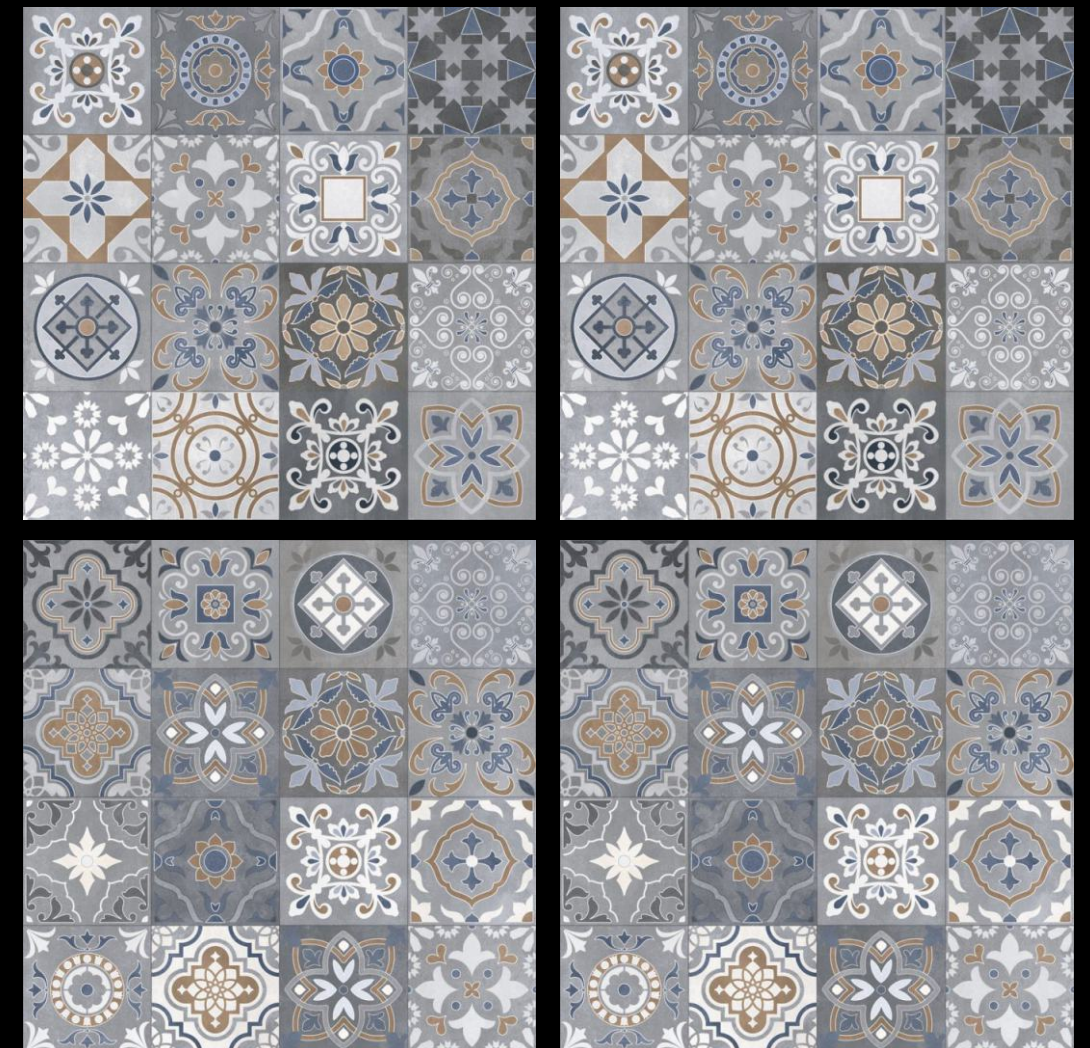

6505

— Size   — Finish   — Thickness   — Random
600 x600 mm   Matt   8.5 mm   2