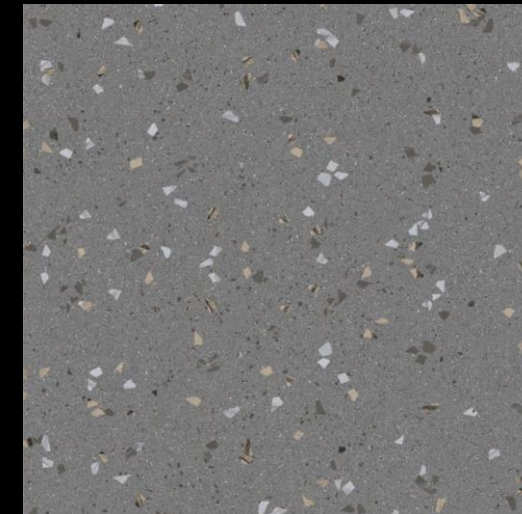

6006

— Size	— Finish	— Thickness	— Random
600 x600 mm	Matt	8.5 mm	1