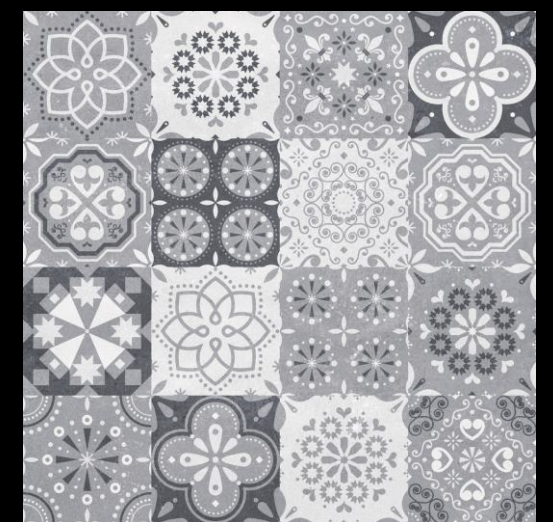

6537

— Size   — Finish   — Thickness   — Random

600 x600 mm   Matt   8.5 mm   1