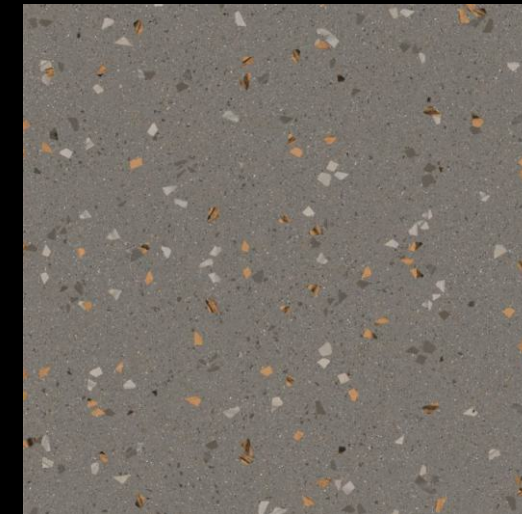

6003

— Size	— Finish	— Thickness	— Random
600 x600 mm	Matt	8.5 mm	1