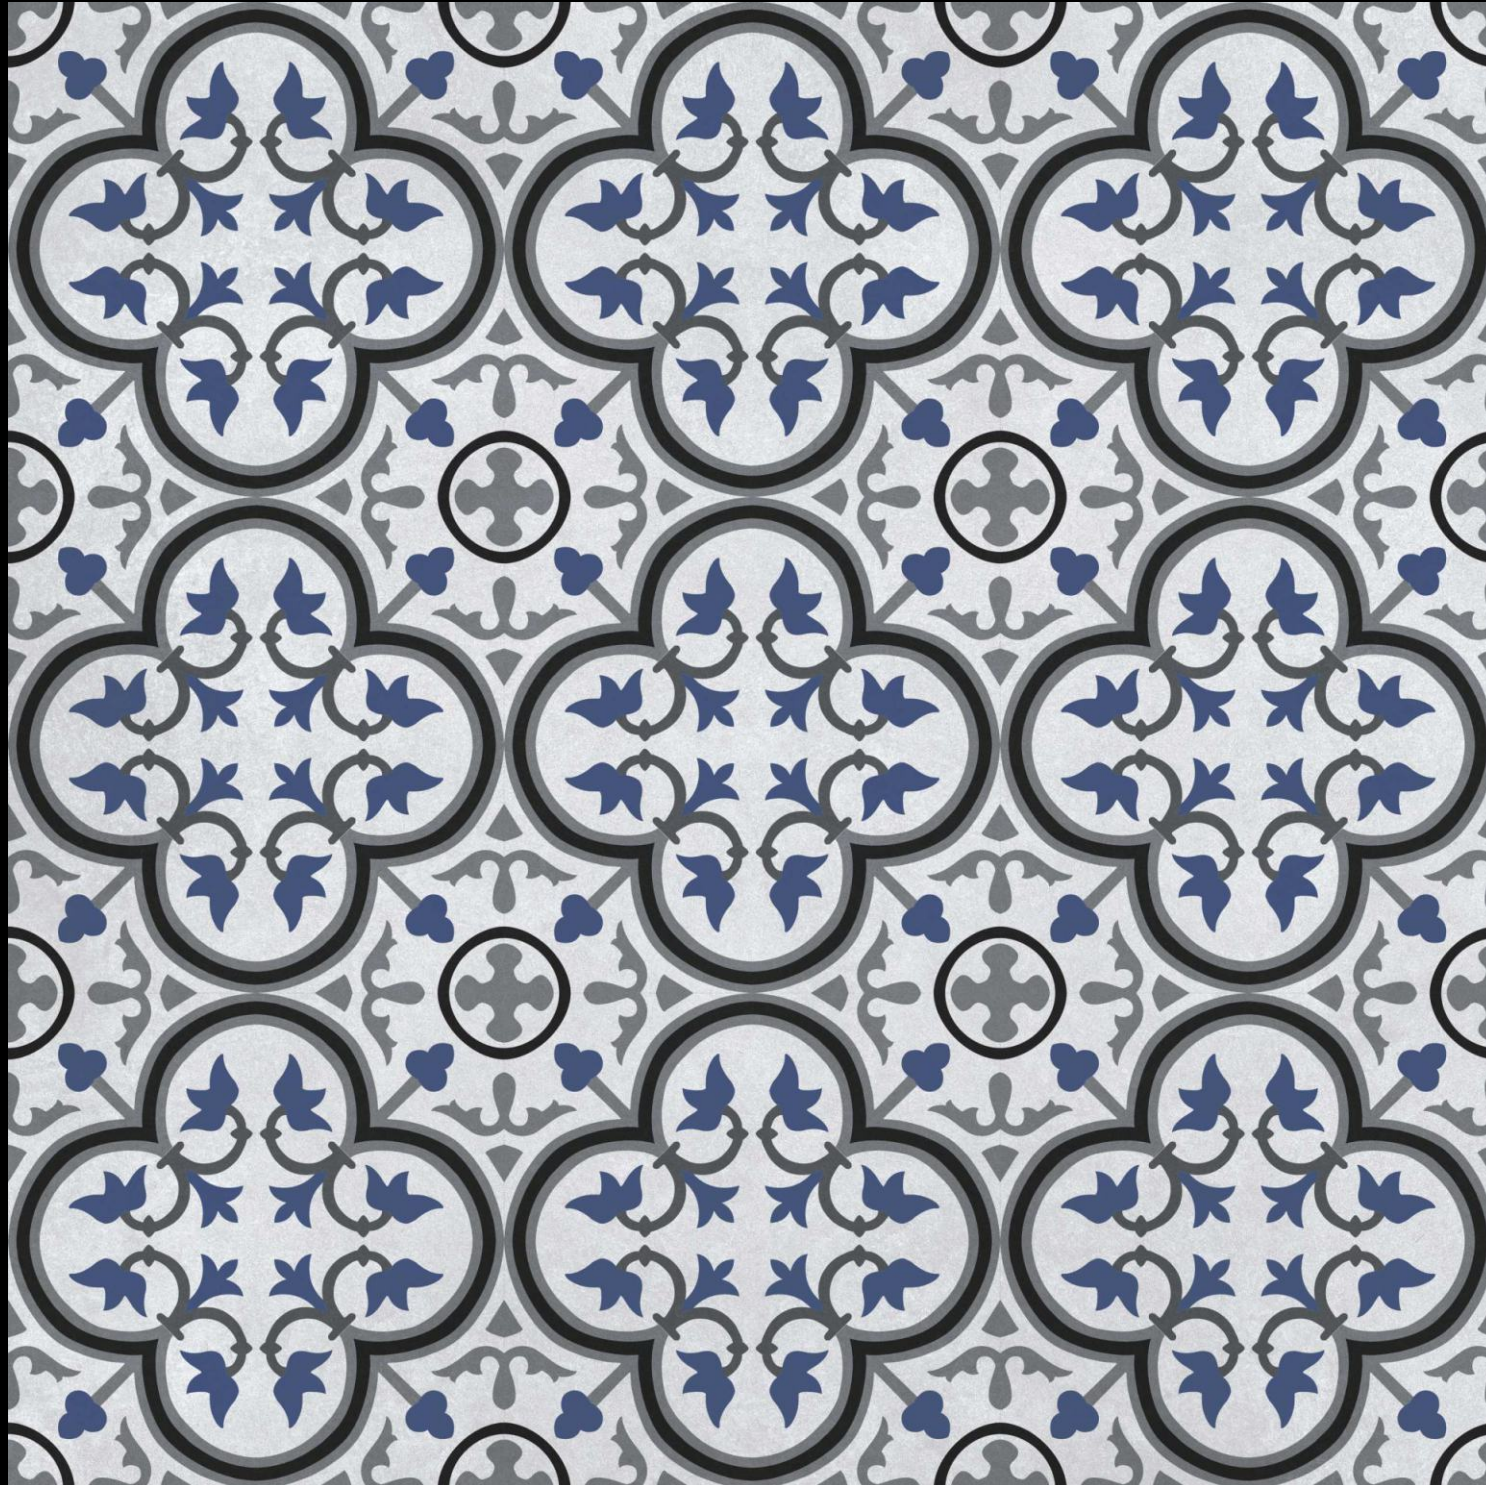

TERRAZO & MORCCON
COLLECTION