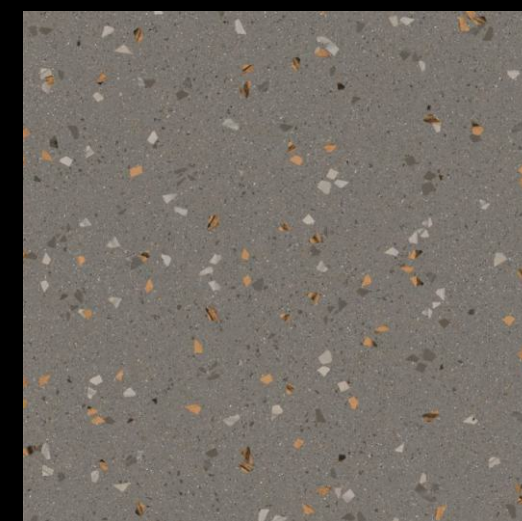

6003

— Size	— Finish	— Thickness	— Random
600 x600 mm	Matt	8.5 mm	1