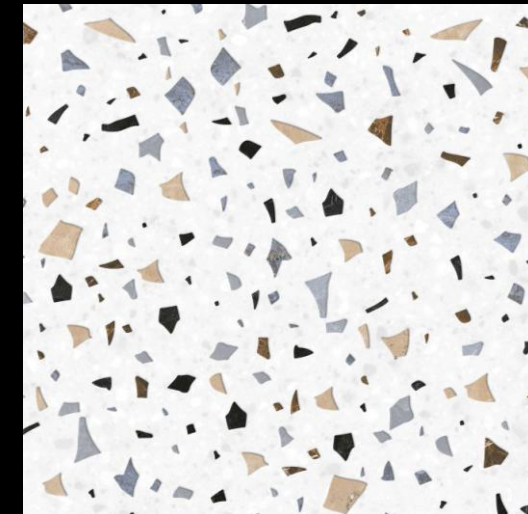

6021

—	—	—	—
Size	Finish	Thickness	Random
600 x600 mm	Matt	8.5 mm	1