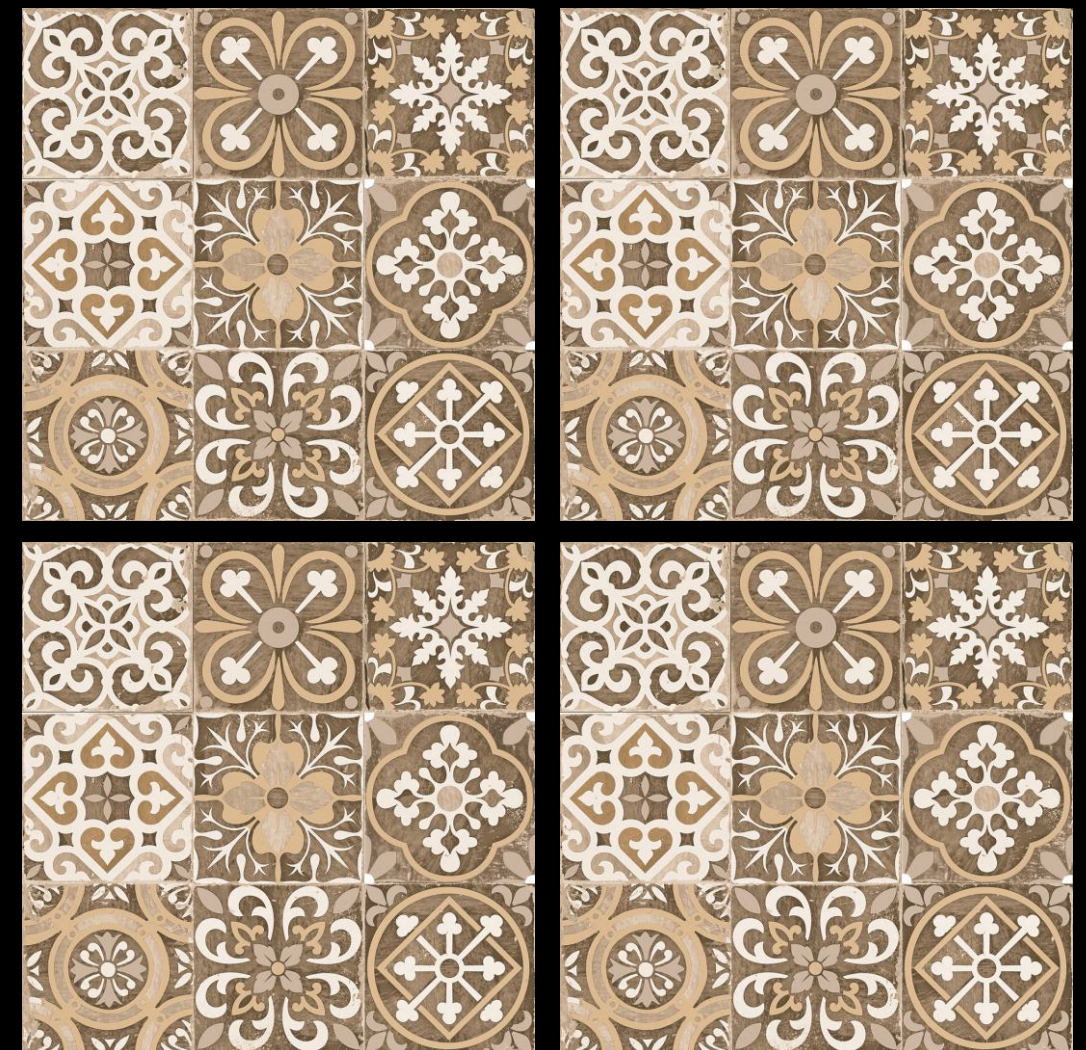

6528

— Size   — Finish   — Thickness   — Random
600 x600 mm   Matt   8.5 mm   1