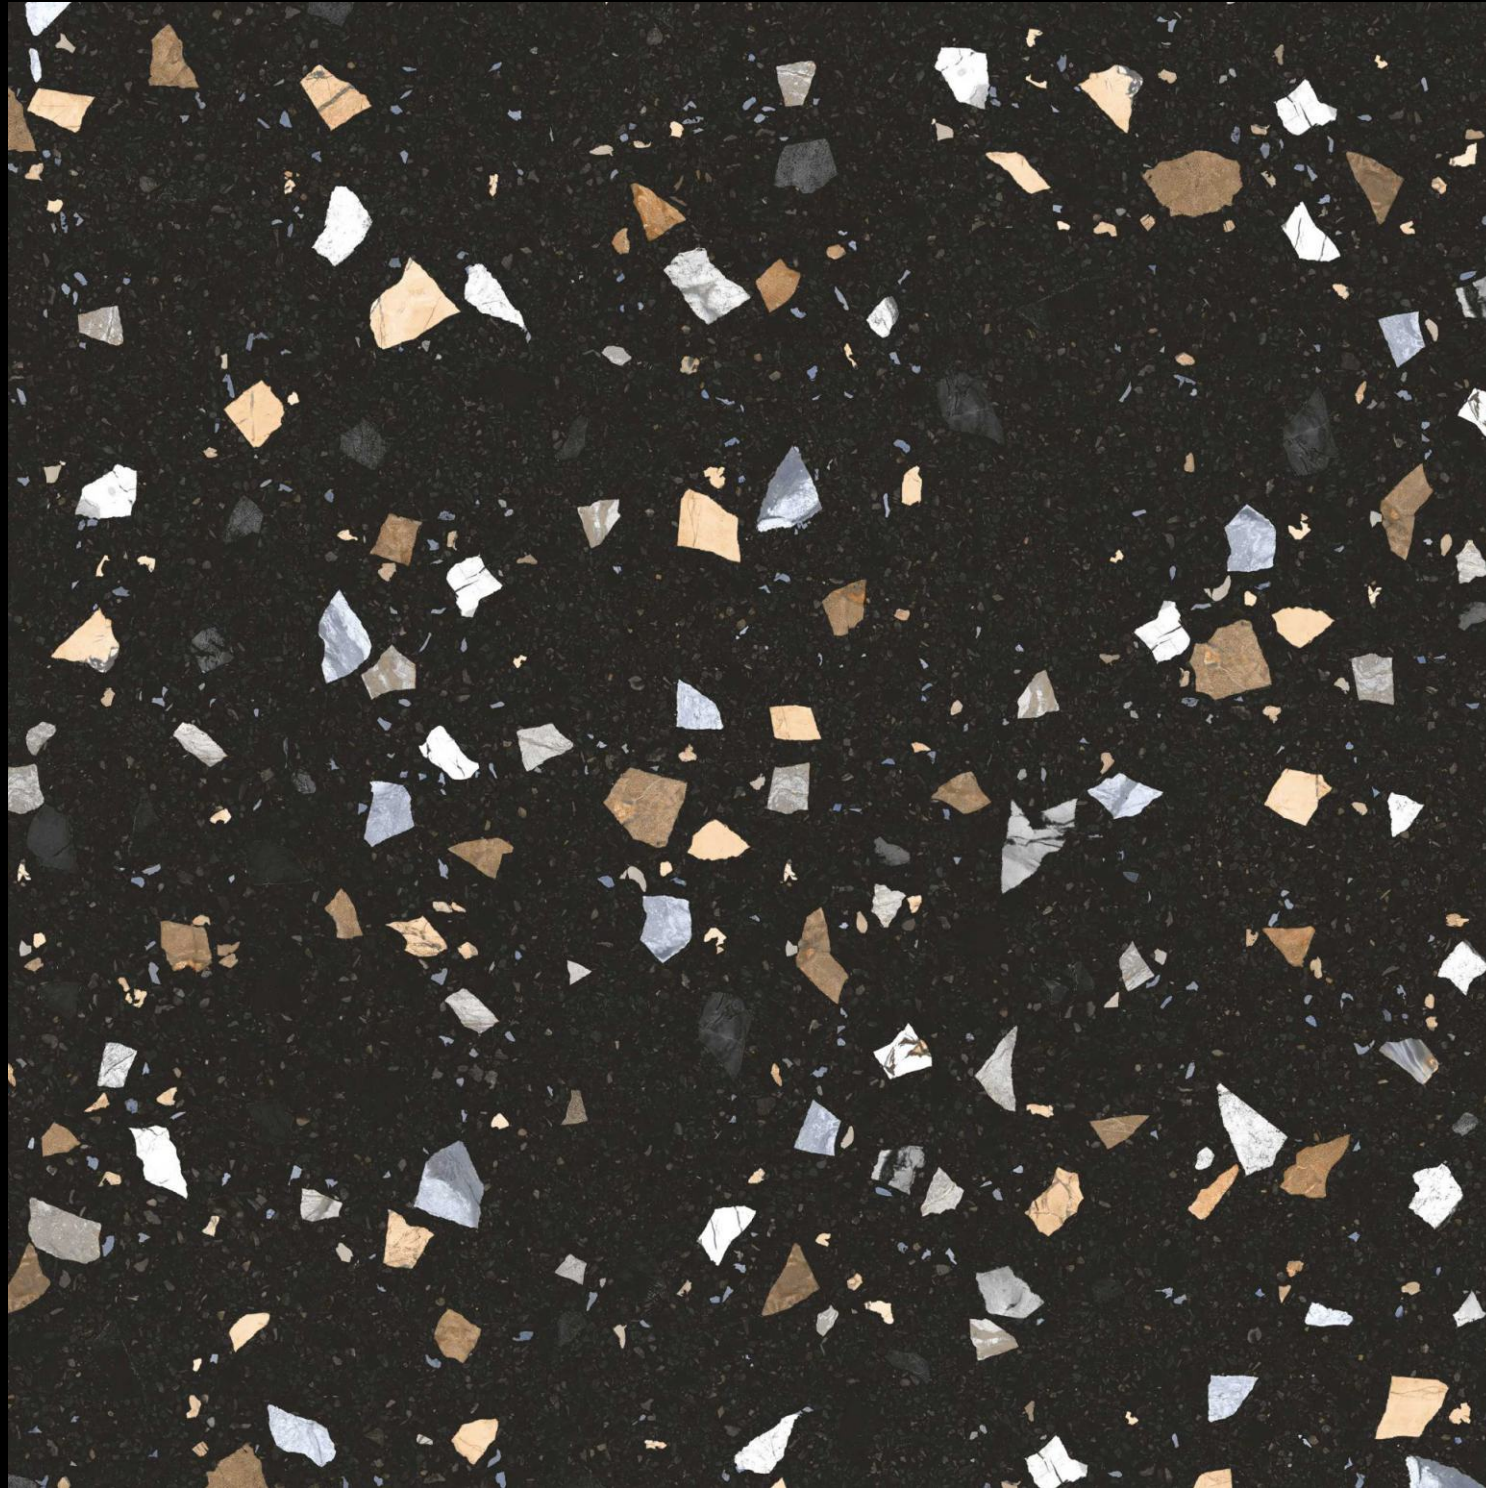

TERRAZO & MORCCON
COLLECTION