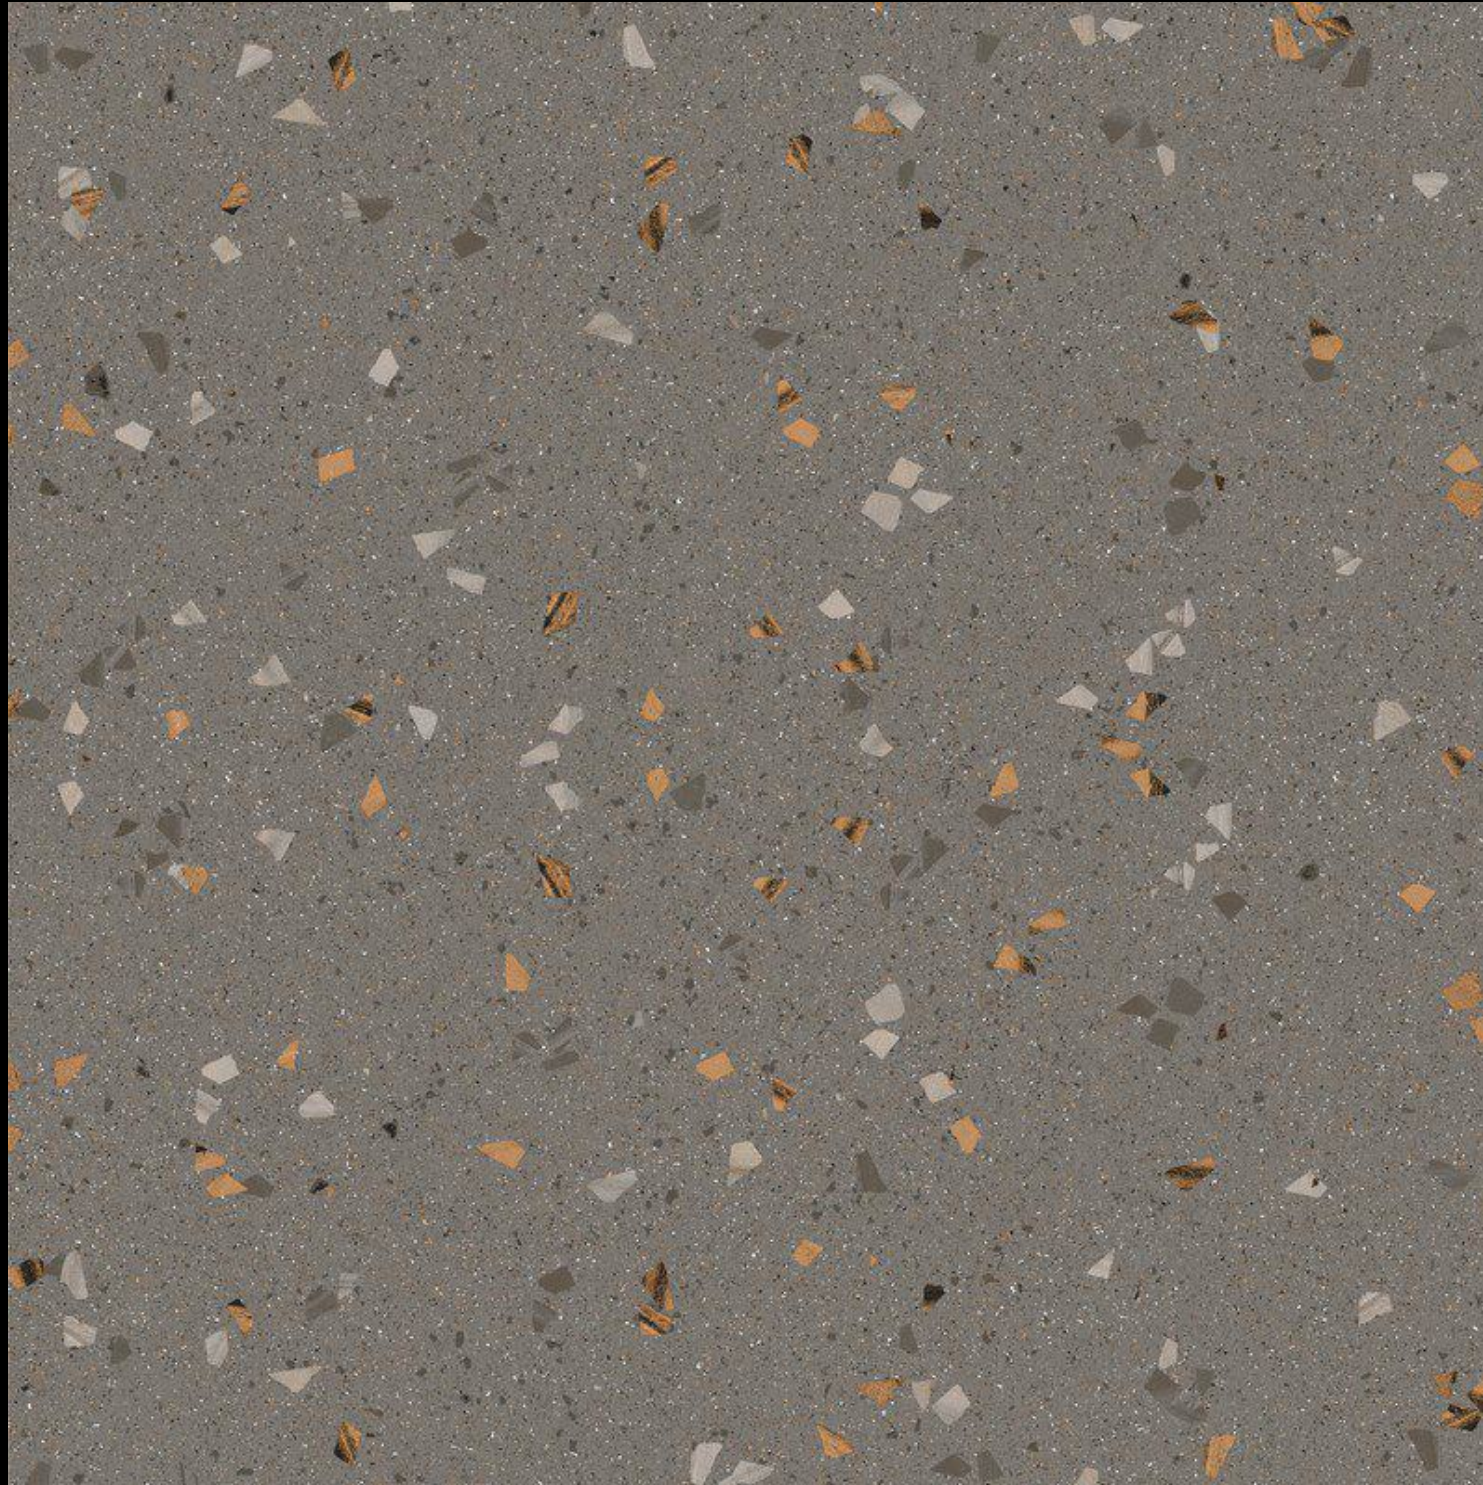

TERRAZO & MORCCON
COLLECTION