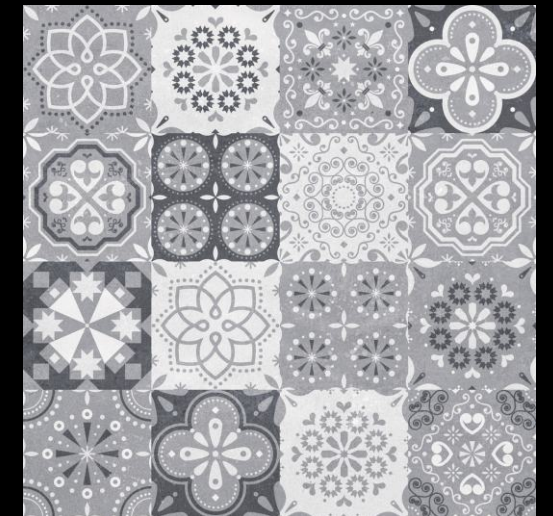

6537

— Size   — Finish   — Thickness   — Random

600 x600 mm   Matt   8.5 mm   1