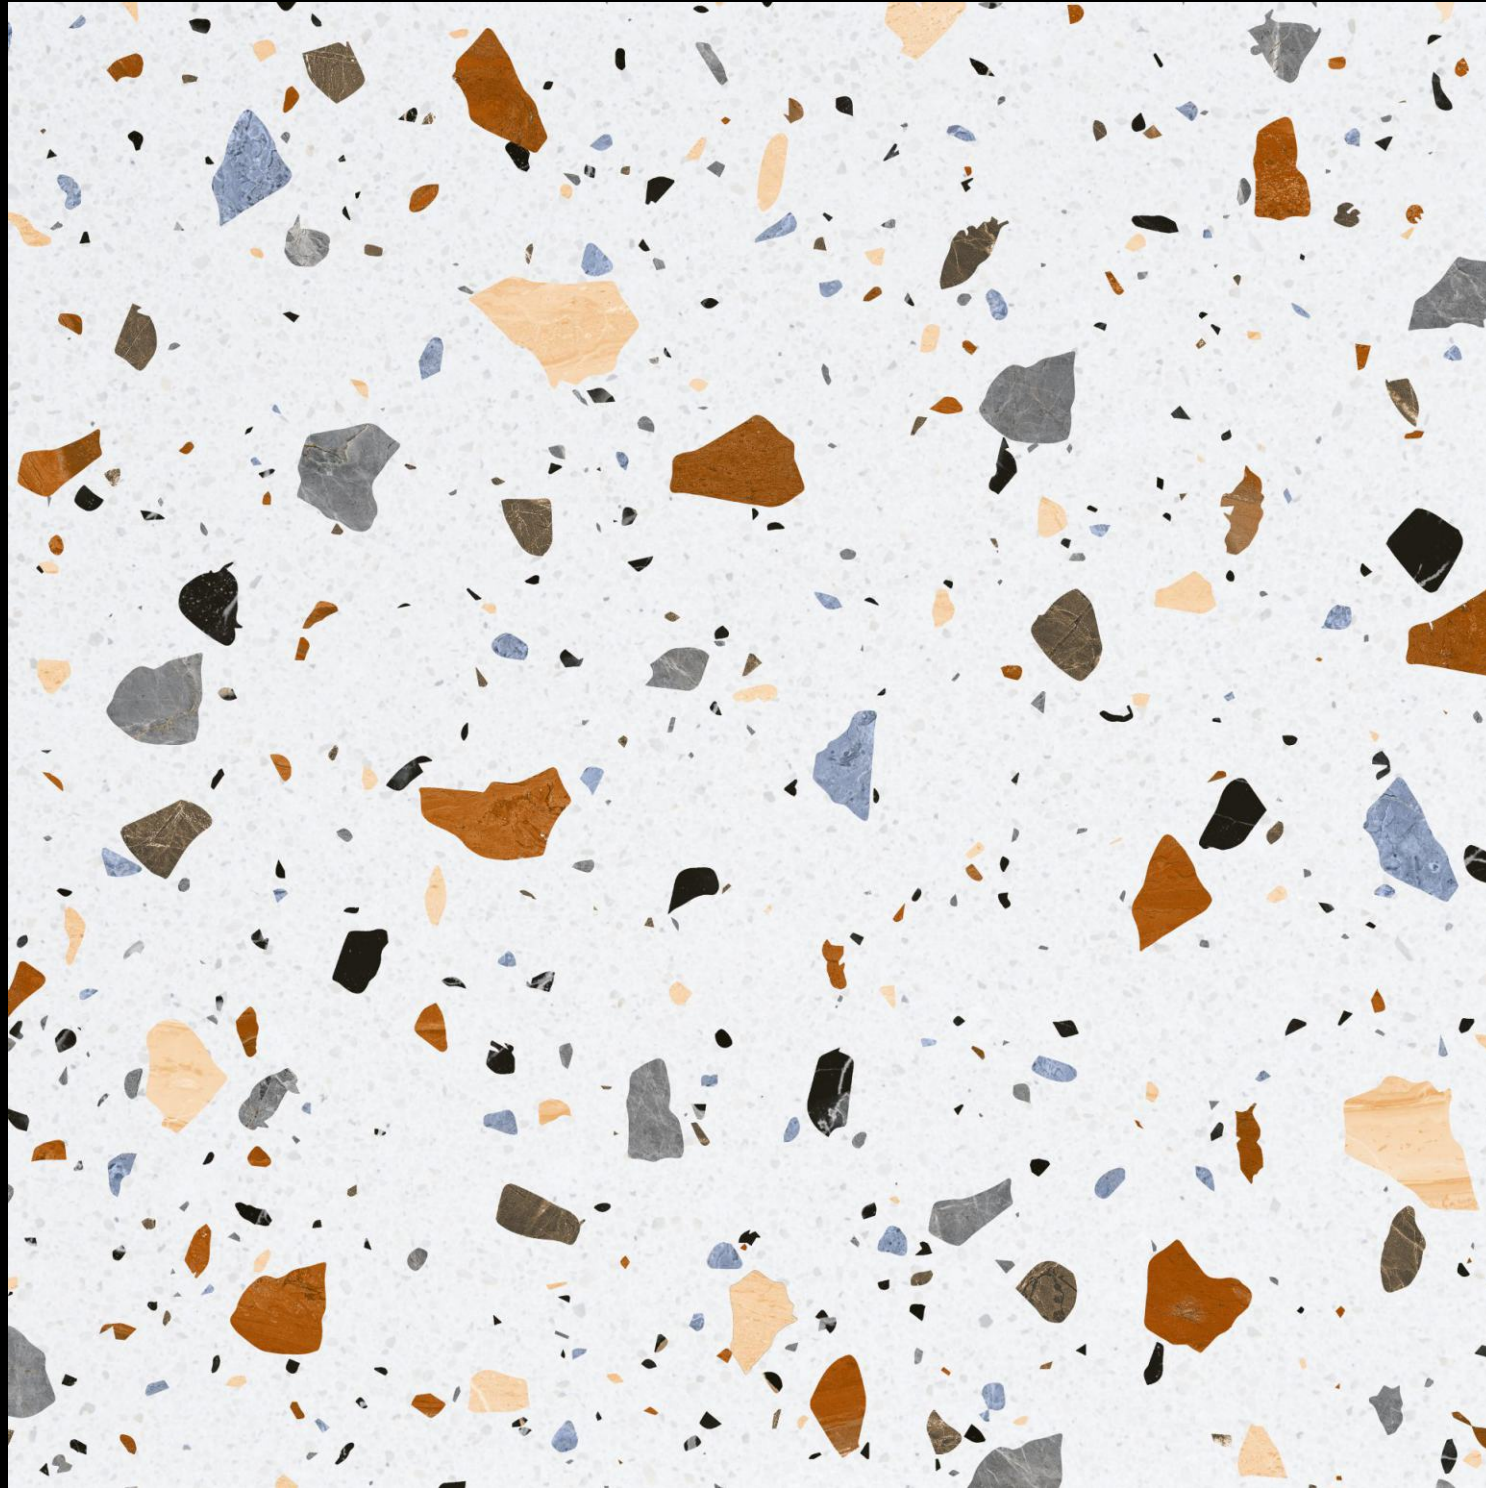

TERRAZO & MORCCON
COLLECTION