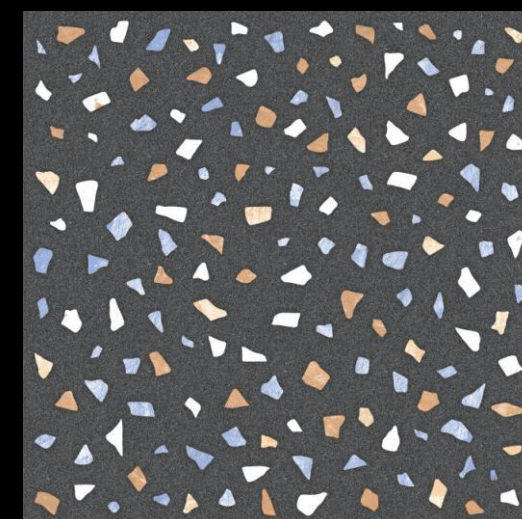

6028

— Size 600 x600 mm	— Finish Matt	— Thickness 8.5 mm	— Random 1