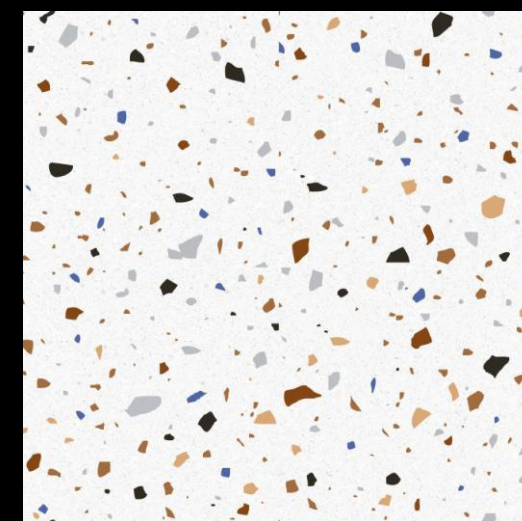

6030

—	—	—	—
Size	Finish	Thickness	Random
600 x600 mm	Matt	8.5 mm	1