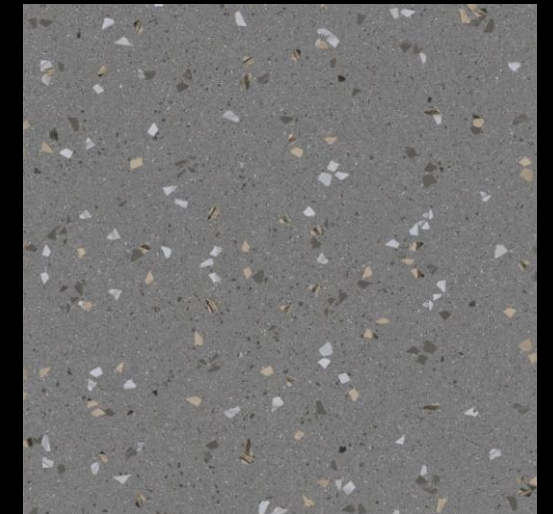

6006

— Size	— Finish	— Thickness	— Random
600 x600 mm	Matt	8.5 mm	1