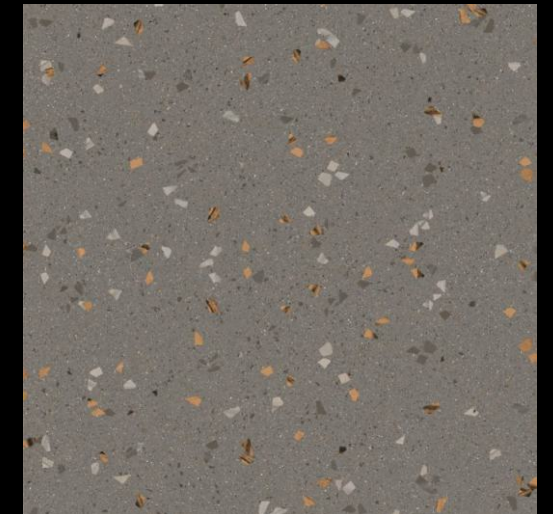

6003

— Size	— Finish	— Thickness	— Random
600 x600 mm	Matt	8.5 mm	1