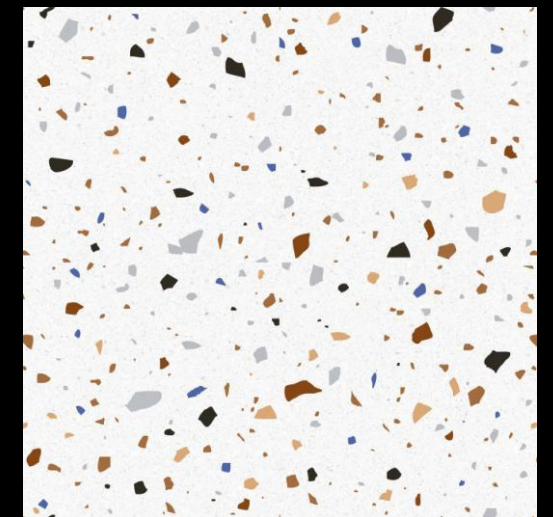

6030

—	—	—	—
Size	Finish	Thickness	Random
600 x600 mm	Matt	8.5 mm	1