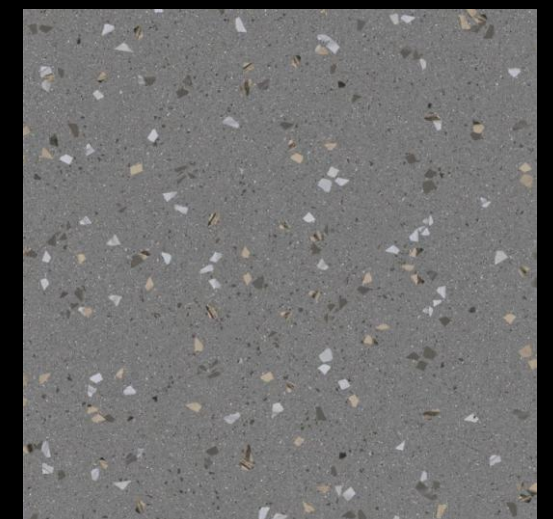

6006

— Size	— Finish	— Thickness	— Random
600 x600 mm	Matt	8.5 mm	1