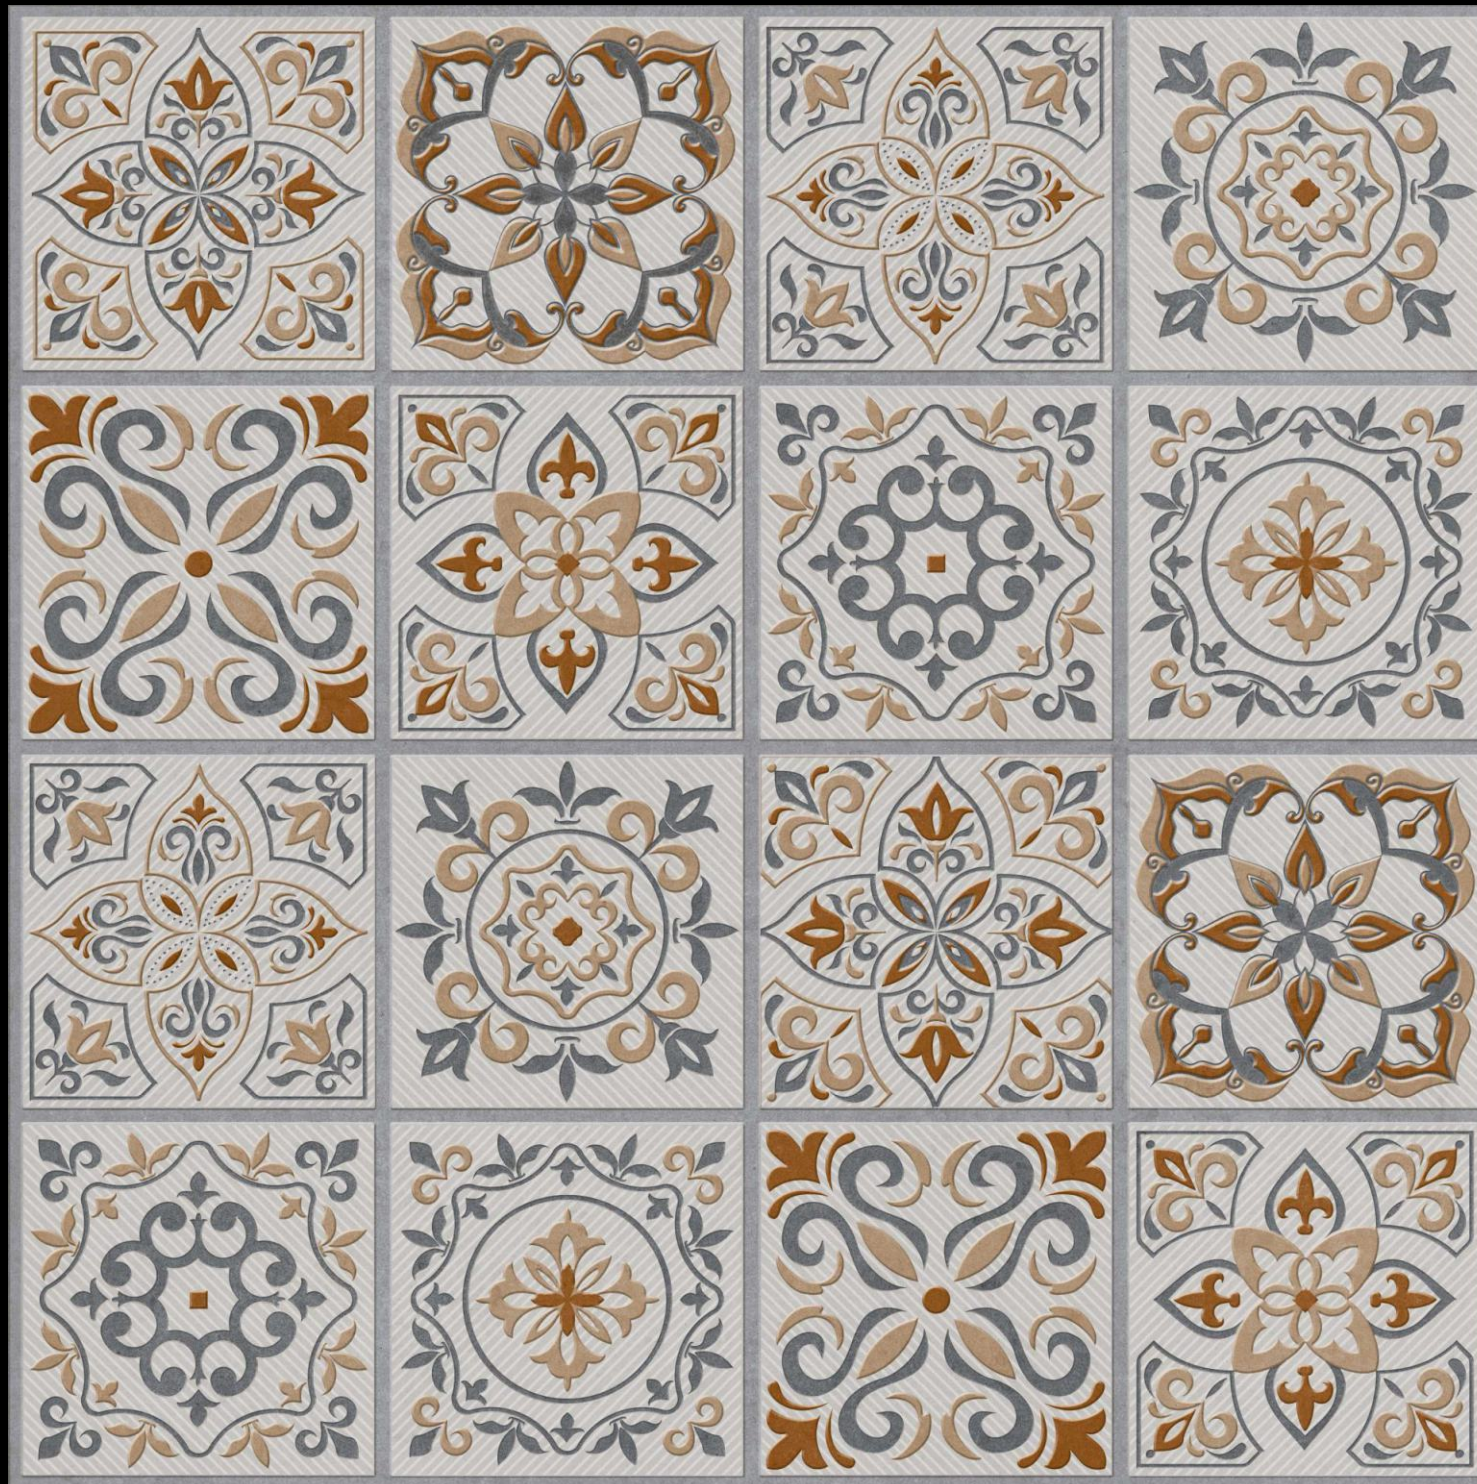

TERRAZO & MORCCON

COLLECTION