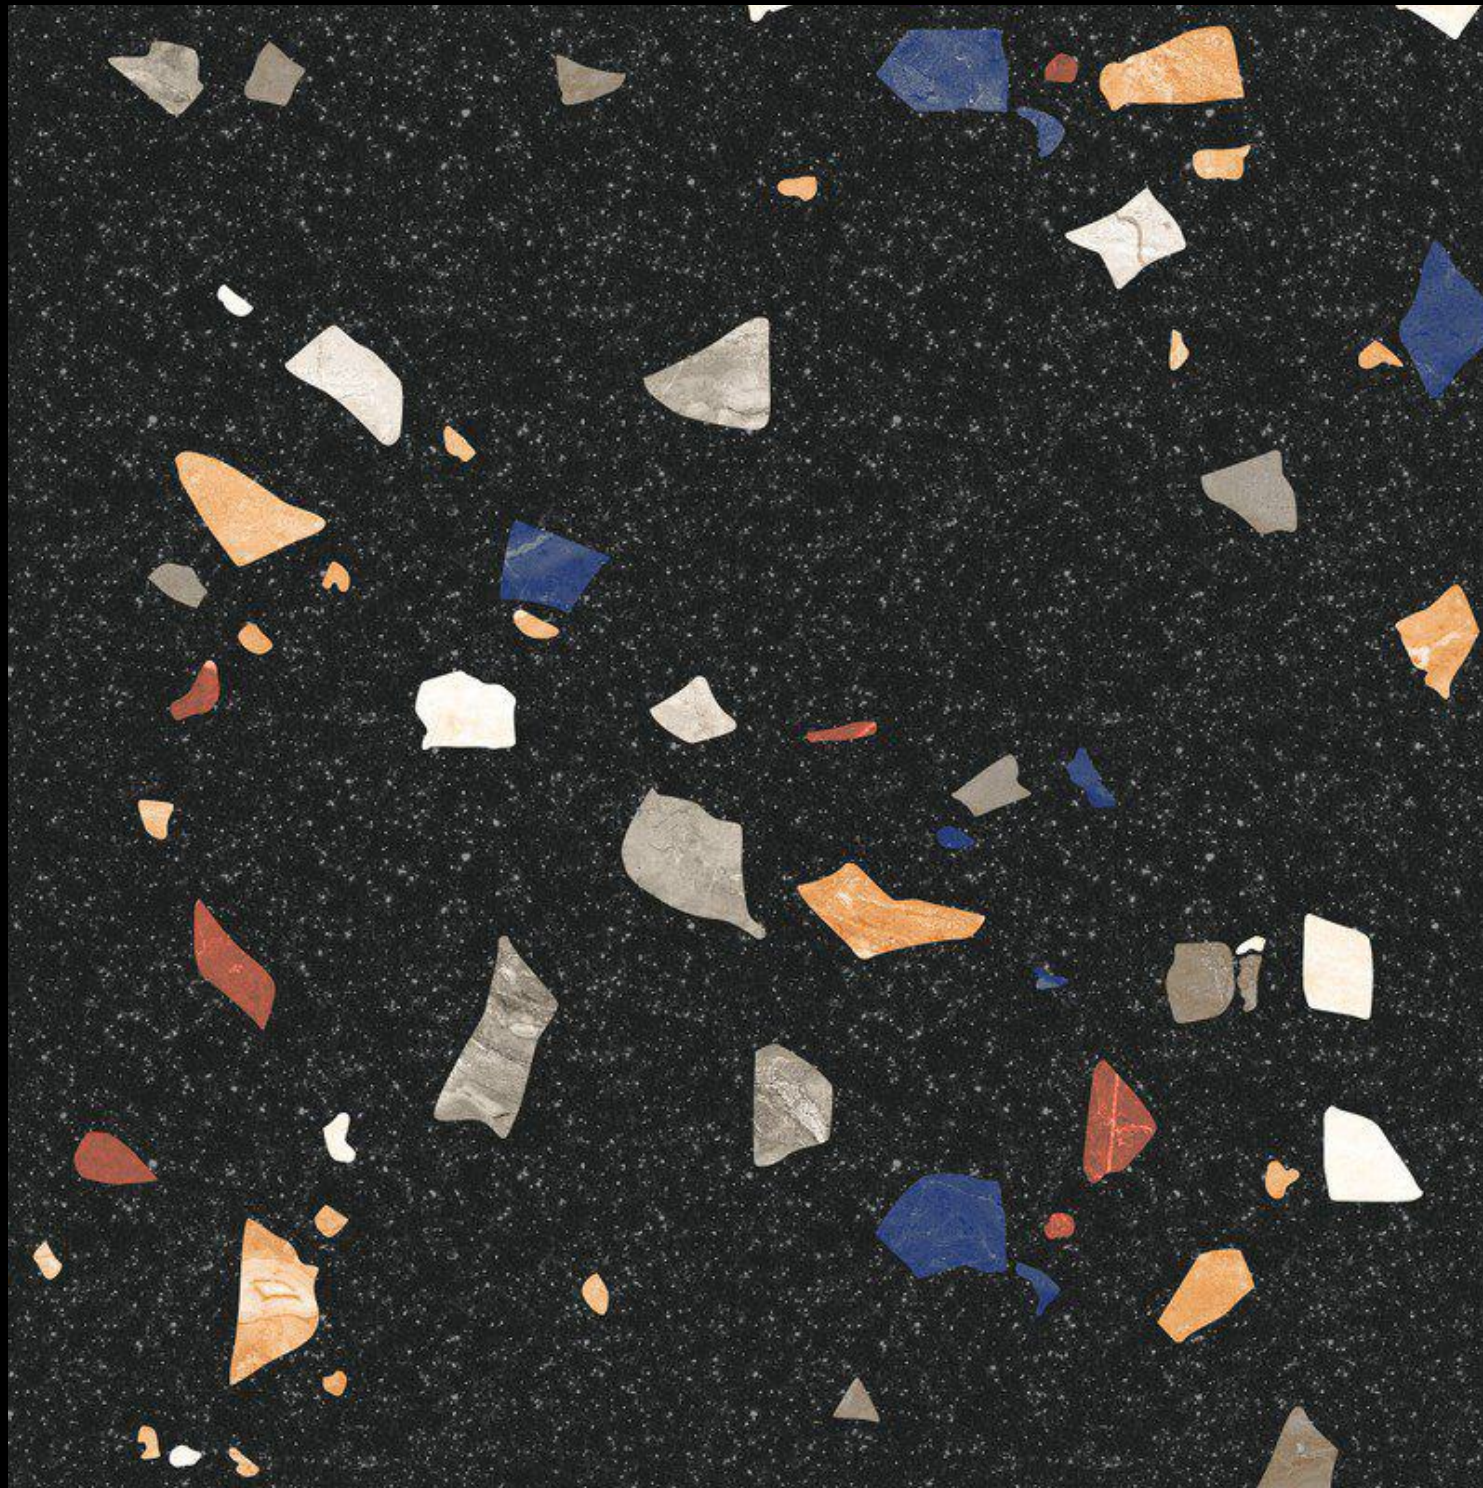

TERRAZO & MORCCON
COLLECTION