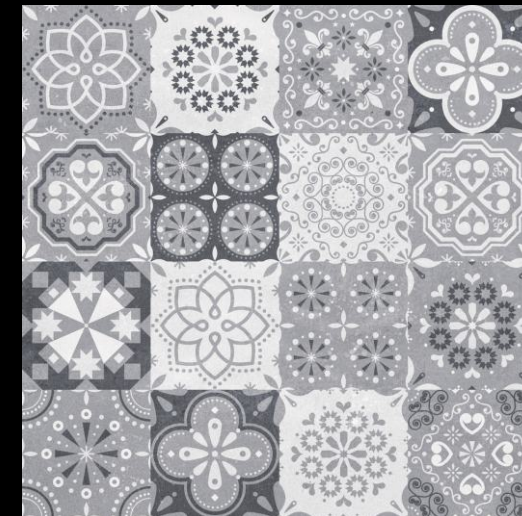

6537

— Size   — Finish   — Thickness   — Random

600 x600 mm   Matt   8.5 mm   1