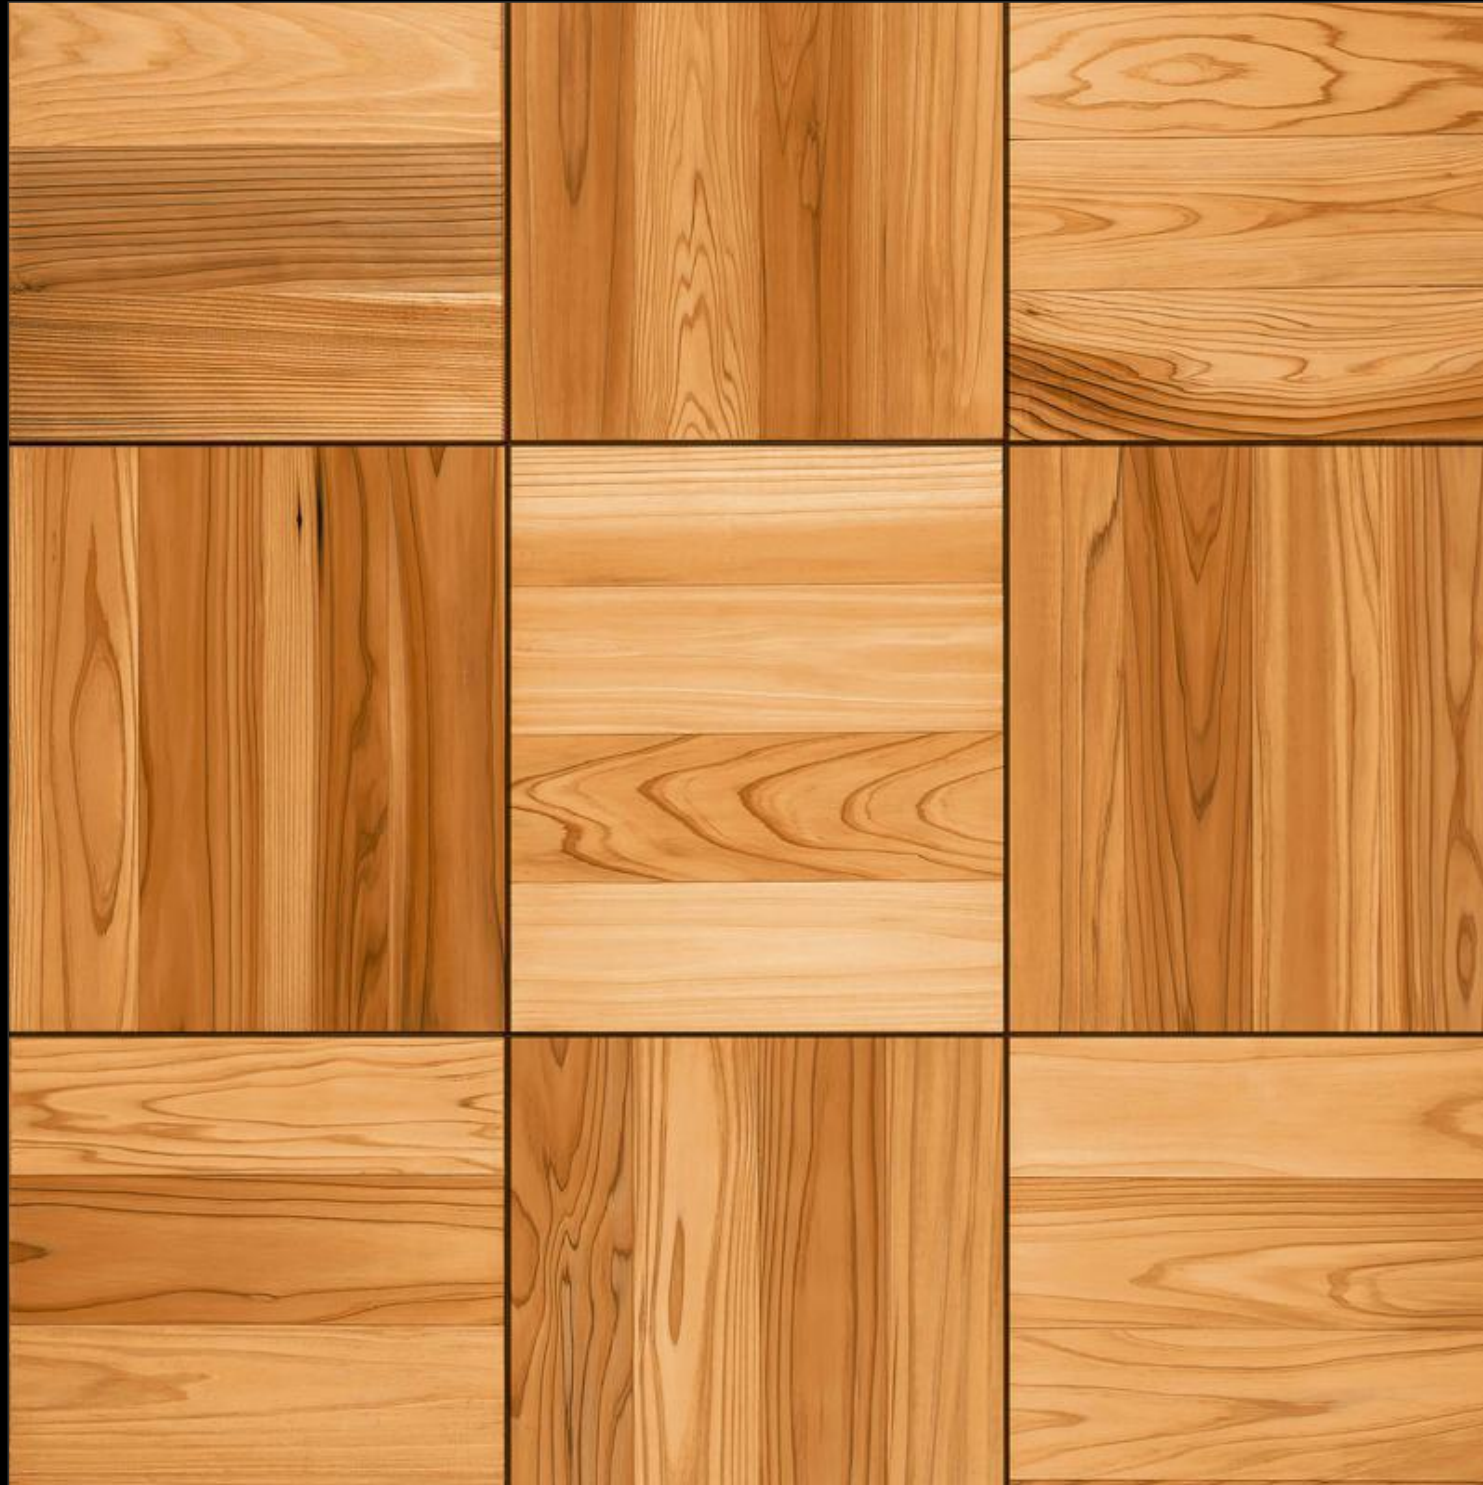

5077

—
Size
600 x600 mm

—
Finish
Matt

—
Thickness
8.5 mm

—
Random
1

5078

—
Size
600 x600 mm

—
Finish
Matt