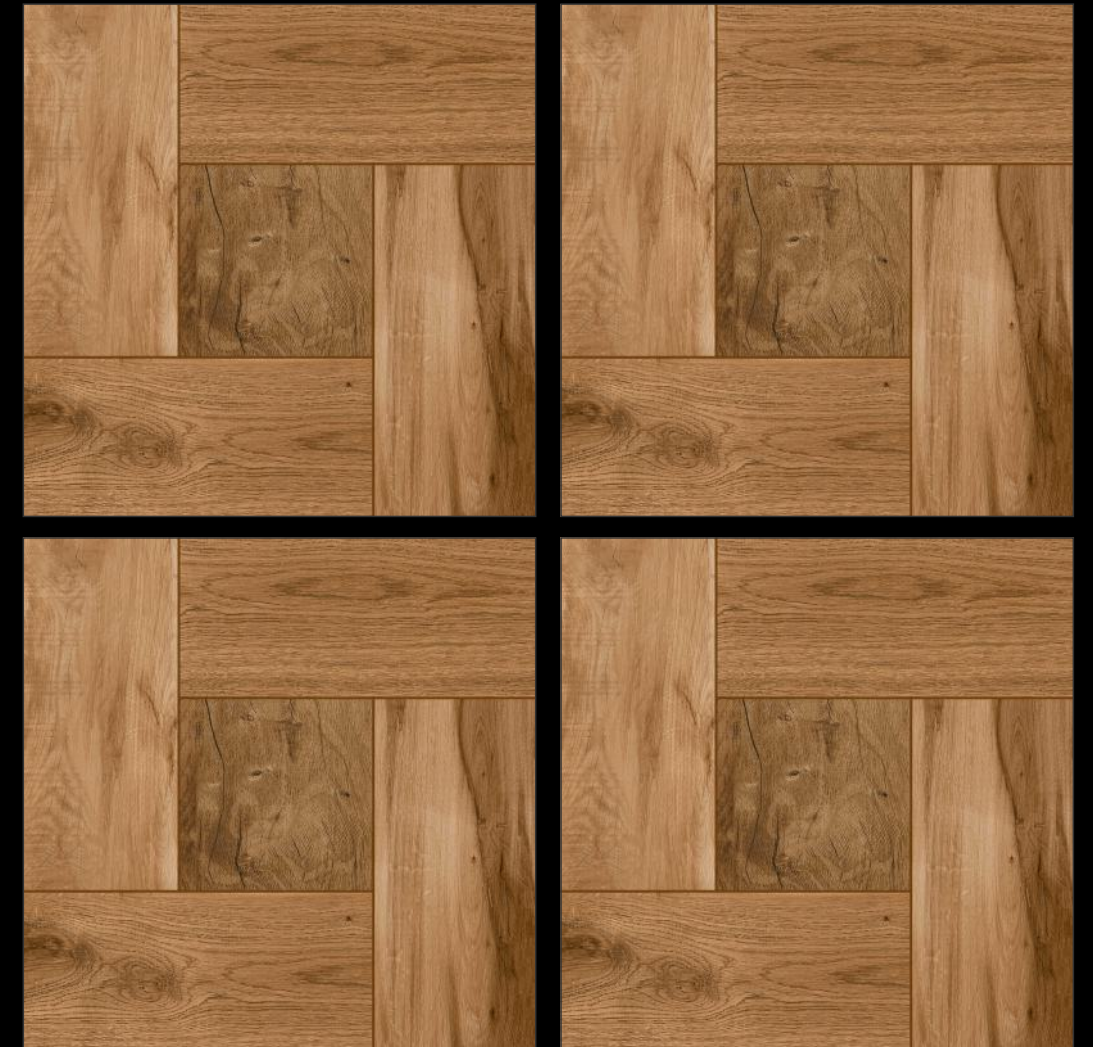

5084

— Size	— Finish	— Thickness	— Random
600 x600 mm	Matt	8.5 mm	1