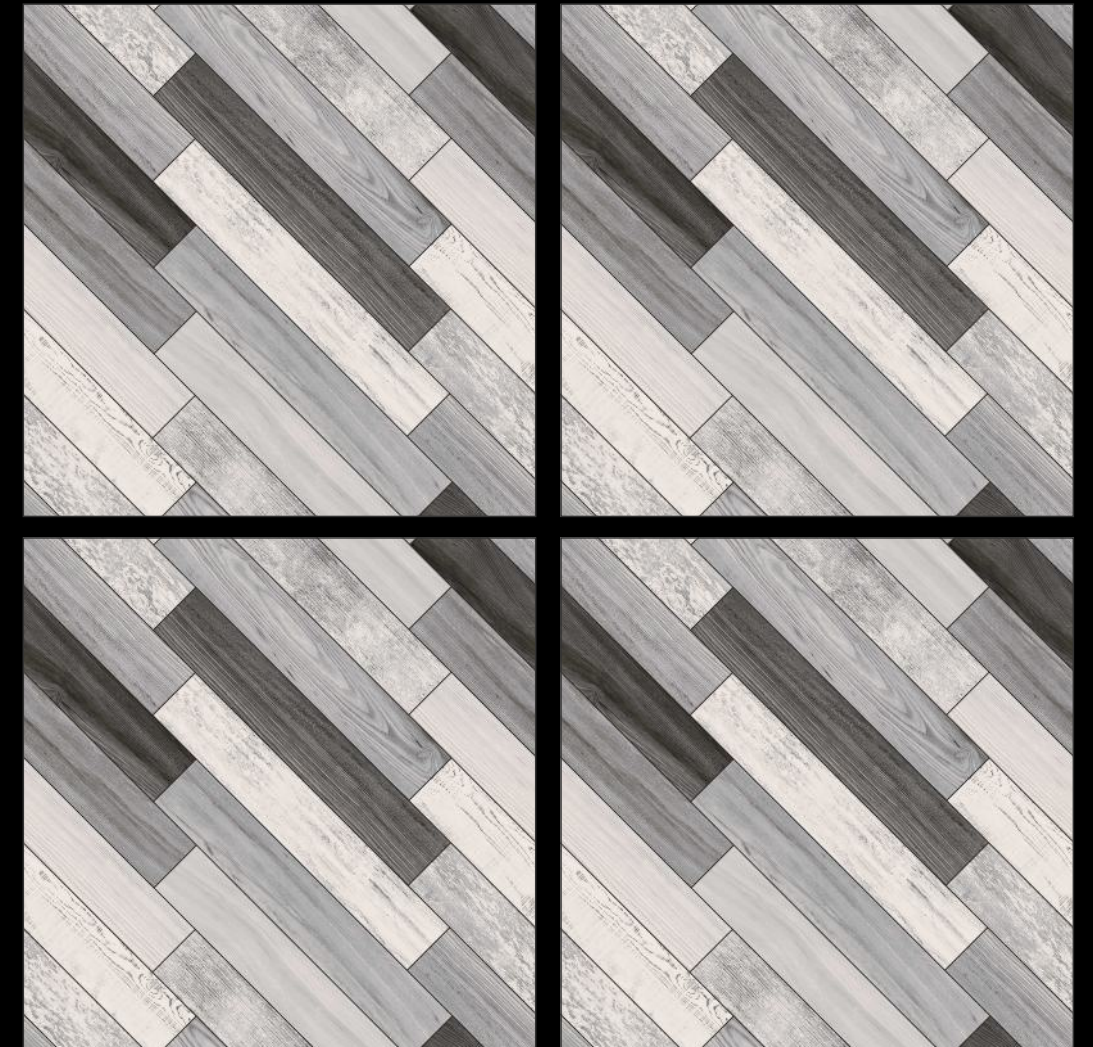

— Size	— Finish	— Thickness	— Random
600 x600 mm	Matt	8.5 mm	1

WOOD
COLLECTION

5062

— Size — Finish — Thickness — Random
600 x600 mm **Matt** **8.5 mm** **1**

5063

—	—	—	—
Size	Finish	Thickness	Random
600 x600 mm	Matt	8.5 mm	1