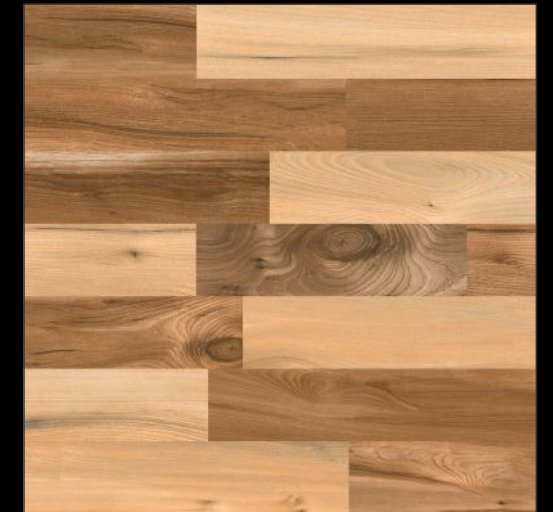

5027

— Size   — Finish   — Thickness   — Random
600 x600 mm   **Matt**   **8.5 mm**   **1**